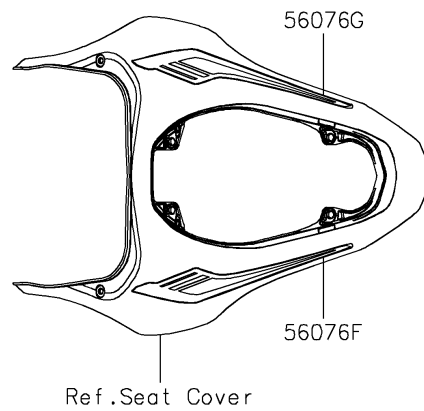

2022 Z900 PARTS DIAGRAM

Decals(White)(FNSNN/FNSNL)(CA,US)

F2861B

2022 Z900 PARTS LIST

Decals(White)(FNSNN/FNSNL)(CA,US)

ITEM NAME	PART NUMBER	QUANTITY
MARK,KAWASAKI (Ref # 56054)	56054-1356	2
MARK,FR FENDER,ABS (Ref # 56054A)	56054-1413	2
MARK,Z,3D (Ref # 56054B)	56054-3776	2
PATTERN,TANK COVER,LH,FR (Ref # 56076)	56076-2660	1
PATTERN,TANK COVER,LH,RR (Ref # 56076A)	56076-2661	1
PATTERN,TANK COVER,RH,FR (Ref # 56076B)	56076-2662	1
PATTERN,TANK COVER,RH,RR (Ref # 56076C)	56076-2663	1
PATTERN,SHROUD,LH (Ref # 56076D)	56076-2664	1
PATTERN,SHROUD,RH (Ref # 56076E)	56076-2665	1
PATTERN,TAIL COVER,LH (Ref # 56076F)	56076-2666	1
PATTERN,TAIL COVER,RH (Ref # 56076G)	56076-2667	1
PATTERN,WHEEL,BLK/WHT,700X6 (Ref # 56076H)	56076-3913	4
RIM STRIPE APPLICATOR (Ref # 57001)	57001-1752	AR
RIM STRIPE APPLICATOR (Ref # 57001)	57001-1752	1