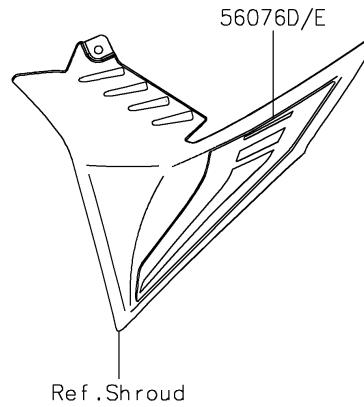

2022 Z900 PARTS DIAGRAM

Decals(White)(FNSNN/FNSNL)(CA,US)

F2861B

2022 Z900 PARTS LIST

Decals(White)(FNSNN/FNSNL)(CA,US)

ITEM NAME	PART NUMBER	QUANTITY
MARK,KAWASAKI (Ref # 56054)	56054-1356	2
MARK,FR FENDER,ABS (Ref # 56054A)	56054-1413	2
MARK,Z,3D (Ref # 56054B)	56054-3776	2
PATTERN,TANK COVER,LH,FR (Ref # 56076)	56076-2660	1
PATTERN,TANK COVER,LH,RR (Ref # 56076A)	56076-2661	1
PATTERN,TANK COVER,RH,FR (Ref # 56076B)	56076-2662	1
PATTERN,TANK COVER,RH,RR (Ref # 56076C)	56076-2663	1
PATTERN,SHROUD,LH (Ref # 56076D)	56076-2664	1
PATTERN,SHROUD,RH (Ref # 56076E)	56076-2665	1
PATTERN,TAIL COVER,LH (Ref # 56076F)	56076-2666	1
PATTERN,TAIL COVER,RH (Ref # 56076G)	56076-2667	1
PATTERN,WHEEL,BLK/WHT,700X6 (Ref # 56076H)	56076-3913	4
RIM STRIPE APPLICATOR (Ref # 57001)	57001-1752	AR
RIM STRIPE APPLICATOR (Ref # 57001)	57001-1752	1