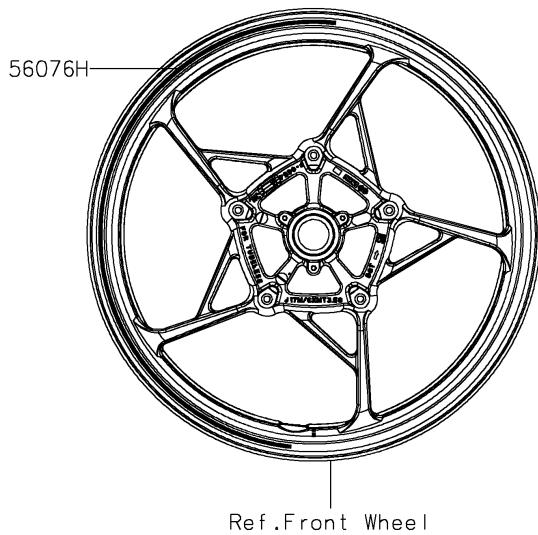

2022 Z900 PARTS DIAGRAM

Decals(White)(FNSNN/FNSNL)(CA,US)

F2861B

2022 Z900 PARTS LIST

Decals(White)(FNSNN/FNSNL)(CA,US)

ITEM NAME	PART NUMBER	QUANTITY
MARK,KAWASAKI (Ref # 56054)	56054-1356	2
MARK,FR FENDER,ABS (Ref # 56054A)	56054-1413	2
MARK,Z,3D (Ref # 56054B)	56054-3776	2
PATTERN,TANK COVER,LH,FR (Ref # 56076)	56076-2660	1
PATTERN,TANK COVER,LH,RR (Ref # 56076A)	56076-2661	1
PATTERN,TANK COVER,RH,FR (Ref # 56076B)	56076-2662	1
PATTERN,TANK COVER,RH,RR (Ref # 56076C)	56076-2663	1
PATTERN,SHROUD,LH (Ref # 56076D)	56076-2664	1
PATTERN,SHROUD,RH (Ref # 56076E)	56076-2665	1
PATTERN,TAIL COVER,LH (Ref # 56076F)	56076-2666	1
PATTERN,TAIL COVER,RH (Ref # 56076G)	56076-2667	1
PATTERN,WHEEL,BLK/WHT,700X6 (Ref # 56076H)	56076-3913	4
RIM STRIPE APPLICATOR (Ref # 57001)	57001-1752	AR
RIM STRIPE APPLICATOR (Ref # 57001)	57001-1752	1