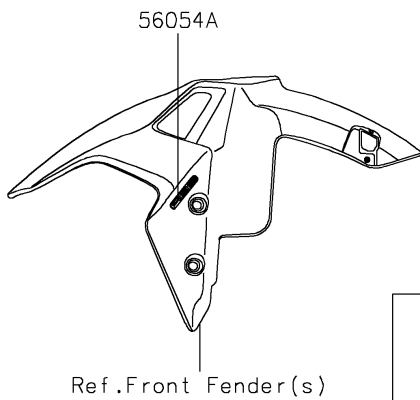

2022 Z900 PARTS DIAGRAM

Decals(White)(FNSNN/FNSNL)(CA,US)

F2861B

2022 Z900 PARTS LIST

Decals(White)(FNSNN/FNSNL)(CA,US)

ITEM NAME	PART NUMBER	QUANTITY
MARK,KAWASAKI (Ref # 56054)	56054-1356	2
MARK,FR FENDER,ABS (Ref # 56054A)	56054-1413	2
MARK,Z,3D (Ref # 56054B)	56054-3776	2
PATTERN,TANK COVER,LH,FR (Ref # 56076)	56076-2660	1
PATTERN,TANK COVER,LH,RR (Ref # 56076A)	56076-2661	1
PATTERN,TANK COVER,RH,FR (Ref # 56076B)	56076-2662	1
PATTERN,TANK COVER,RH,RR (Ref # 56076C)	56076-2663	1
PATTERN,SHROUD,LH (Ref # 56076D)	56076-2664	1
PATTERN,SHROUD,RH (Ref # 56076E)	56076-2665	1
PATTERN,TAIL COVER,LH (Ref # 56076F)	56076-2666	1
PATTERN,TAIL COVER,RH (Ref # 56076G)	56076-2667	1
PATTERN,WHEEL,BLK/WHT,700X6 (Ref # 56076H)	56076-3913	4
RIM STRIPE APPLICATOR (Ref # 57001)	57001-1752	AR
RIM STRIPE APPLICATOR (Ref # 57001)	57001-1752	1