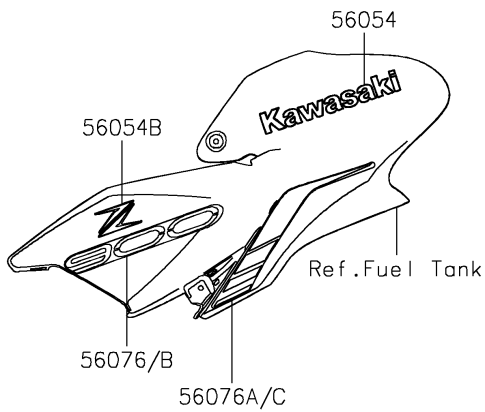

2022 Z900 PARTS DIAGRAM

Decals(White)(FNSNN/FNSNL)(CA,US)

F2861B

2022 Z900 PARTS LIST

Decals(White)(FNSNN/FNSNL)(CA,US)

ITEM NAME	PART NUMBER	QUANTITY
MARK,KAWASAKI (Ref # 56054)	56054-1356	2
MARK,FR FENDER,ABS (Ref # 56054A)	56054-1413	2
MARK,Z,3D (Ref # 56054B)	56054-3776	2
PATTERN,TANK COVER,LH,FR (Ref # 56076)	56076-2660	1
PATTERN,TANK COVER,LH,RR (Ref # 56076A)	56076-2661	1
PATTERN,TANK COVER,RH,FR (Ref # 56076B)	56076-2662	1
PATTERN,TANK COVER,RH,RR (Ref # 56076C)	56076-2663	1
PATTERN,SHROUD,LH (Ref # 56076D)	56076-2664	1
PATTERN,SHROUD,RH (Ref # 56076E)	56076-2665	1
PATTERN,TAIL COVER,LH (Ref # 56076F)	56076-2666	1
PATTERN,TAIL COVER,RH (Ref # 56076G)	56076-2667	1
PATTERN,WHEEL,BLK/WHT,700X6 (Ref # 56076H)	56076-3913	4
RIM STRIPE APPLICATOR (Ref # 57001)	57001-1752	AR
RIM STRIPE APPLICATOR (Ref # 57001)	57001-1752	1