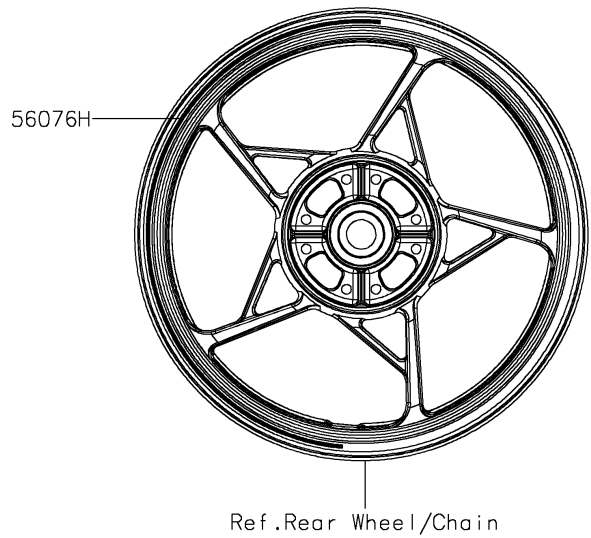

2022 Z900 PARTS DIAGRAM

Decals(White)(FNSNN/FNSNL)(CA,US)

F2861B

2022 Z900 PARTS LIST

Decals(White)(FNSNN/FNSNL)(CA,US)

ITEM NAME	PART NUMBER	QUANTITY
MARK,KAWASAKI (Ref # 56054)	56054-1356	2
MARK,FR FENDER,ABS (Ref # 56054A)	56054-1413	2
MARK,Z,3D (Ref # 56054B)	56054-3776	2
PATTERN,TANK COVER,LH,FR (Ref # 56076)	56076-2660	1
PATTERN,TANK COVER,LH,RR (Ref # 56076A)	56076-2661	1
PATTERN,TANK COVER,RH,FR (Ref # 56076B)	56076-2662	1
PATTERN,TANK COVER,RH,RR (Ref # 56076C)	56076-2663	1
PATTERN,SHROUD,LH (Ref # 56076D)	56076-2664	1
PATTERN,SHROUD,RH (Ref # 56076E)	56076-2665	1
PATTERN,TAIL COVER,LH (Ref # 56076F)	56076-2666	1
PATTERN,TAIL COVER,RH (Ref # 56076G)	56076-2667	1
PATTERN,WHEEL,BLK/WHT,700X6 (Ref # 56076H)	56076-3913	4
RIM STRIPE APPLICATOR (Ref # 57001)	57001-1752	AR
RIM STRIPE APPLICATOR (Ref # 57001)	57001-1752	1