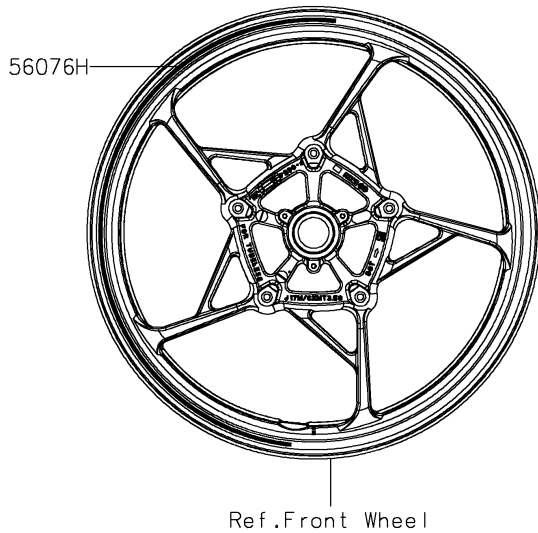

2022 Z900 PARTS DIAGRAM

Decals(White)(FNSNN/FNSNL)(CA,US)

F2861B

2022 Z900 PARTS LIST

Decals(White)(FNSNN/FNSNL)(CA,US)

ITEM NAME	PART NUMBER	QUANTITY
MARK,KAWASAKI (Ref # 56054)	56054-1356	2
MARK,FR FENDER,ABS (Ref # 56054A)	56054-1413	2
MARK,Z,3D (Ref # 56054B)	56054-3776	2
PATTERN,TANK COVER,LH,FR (Ref # 56076)	56076-2660	1
PATTERN,TANK COVER,LH,RR (Ref # 56076A)	56076-2661	1
PATTERN,TANK COVER,RH,FR (Ref # 56076B)	56076-2662	1
PATTERN,TANK COVER,RH,RR (Ref # 56076C)	56076-2663	1
PATTERN,SHROUD,LH (Ref # 56076D)	56076-2664	1
PATTERN,SHROUD,RH (Ref # 56076E)	56076-2665	1
PATTERN,TAIL COVER,LH (Ref # 56076F)	56076-2666	1
PATTERN,TAIL COVER,RH (Ref # 56076G)	56076-2667	1
PATTERN,WHEEL,BLK/WHT,700X6 (Ref # 56076H)	56076-3913	4
RIM STRIPE APPLICATOR (Ref # 57001)	57001-1752	AR
RIM STRIPE APPLICATOR (Ref # 57001)	57001-1752	1