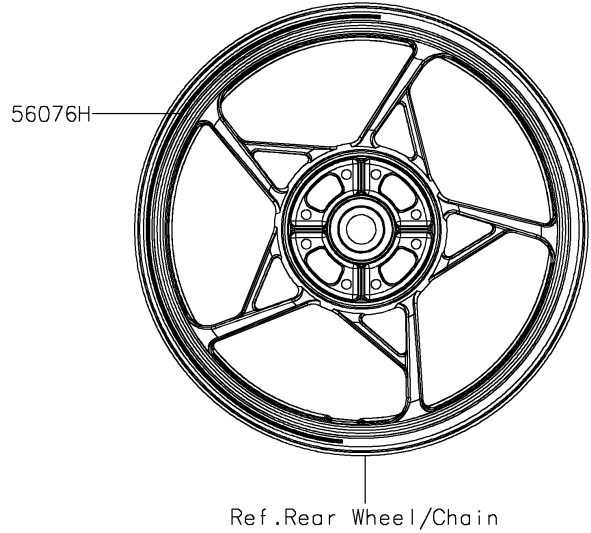

2022 Z900 PARTS DIAGRAM

Decals(White)(FNSNN/FNSNL)(CA,US)

F2861B

2022 Z900 PARTS LIST

Decals(White)(FNSNN/FNSNL)(CA,US)

ITEM NAME	PART NUMBER	QUANTITY
MARK,KAWASAKI (Ref # 56054)	56054-1356	2
MARK,FR FENDER,ABS (Ref # 56054A)	56054-1413	2
MARK,Z,3D (Ref # 56054B)	56054-3776	2
PATTERN,TANK COVER,LH,FR (Ref # 56076)	56076-2660	1
PATTERN,TANK COVER,LH,RR (Ref # 56076A)	56076-2661	1
PATTERN,TANK COVER,RH,FR (Ref # 56076B)	56076-2662	1
PATTERN,TANK COVER,RH,RR (Ref # 56076C)	56076-2663	1
PATTERN,SHROUD,LH (Ref # 56076D)	56076-2664	1
PATTERN,SHROUD,RH (Ref # 56076E)	56076-2665	1
PATTERN,TAIL COVER,LH (Ref # 56076F)	56076-2666	1
PATTERN,TAIL COVER,RH (Ref # 56076G)	56076-2667	1
PATTERN,WHEEL,BLK/WHT,700X6 (Ref # 56076H)	56076-3913	4
RIM STRIPE APPLICATOR (Ref # 57001)	57001-1752	AR
RIM STRIPE APPLICATOR (Ref # 57001)	57001-1752	1