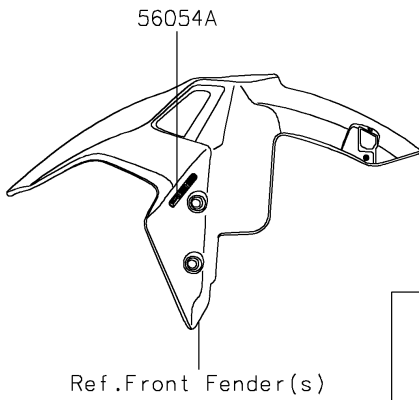

2022 Z900 PARTS DIAGRAM

Decals(White)(FNSNN/FNSNL)(CA,US)

F2861B

2022 Z900 PARTS LIST

Decals(White)(FNSNN/FNSNL)(CA,US)

ITEM NAME	PART NUMBER	QUANTITY
MARK,KAWASAKI (Ref # 56054)	56054-1356	2
MARK,FR FENDER,ABS (Ref # 56054A)	56054-1413	2
MARK,Z,3D (Ref # 56054B)	56054-3776	2
PATTERN,TANK COVER,LH,FR (Ref # 56076)	56076-2660	1
PATTERN,TANK COVER,LH,RR (Ref # 56076A)	56076-2661	1
PATTERN,TANK COVER,RH,FR (Ref # 56076B)	56076-2662	1
PATTERN,TANK COVER,RH,RR (Ref # 56076C)	56076-2663	1
PATTERN,SHROUD,LH (Ref # 56076D)	56076-2664	1
PATTERN,SHROUD,RH (Ref # 56076E)	56076-2665	1
PATTERN,TAIL COVER,LH (Ref # 56076F)	56076-2666	1
PATTERN,TAIL COVER,RH (Ref # 56076G)	56076-2667	1
PATTERN,WHEEL,BLK/WHT,700X6 (Ref # 56076H)	56076-3913	4
RIM STRIPE APPLICATOR (Ref # 57001)	57001-1752	AR
RIM STRIPE APPLICATOR (Ref # 57001)	57001-1752	1