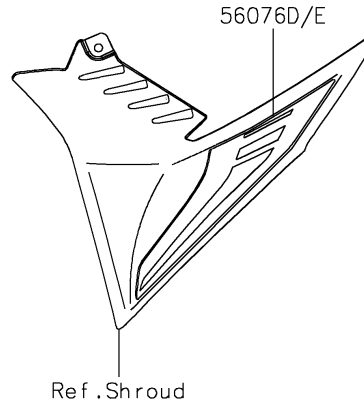

2022 Z900 PARTS DIAGRAM

Decals(White)(FNSNN/FNSNL)(CA,US)

F2861B

2022 Z900 PARTS LIST

Decals(White)(FNSNN/FNSNL)(CA,US)

ITEM NAME	PART NUMBER	QUANTITY
MARK,KAWASAKI (Ref # 56054)	56054-1356	2
MARK,FR FENDER,ABS (Ref # 56054A)	56054-1413	2
MARK,Z,3D (Ref # 56054B)	56054-3776	2
PATTERN,TANK COVER,LH,FR (Ref # 56076)	56076-2660	1
PATTERN,TANK COVER,LH,RR (Ref # 56076A)	56076-2661	1
PATTERN,TANK COVER,RH,FR (Ref # 56076B)	56076-2662	1
PATTERN,TANK COVER,RH,RR (Ref # 56076C)	56076-2663	1
PATTERN,SHROUD,LH (Ref # 56076D)	56076-2664	1
PATTERN,SHROUD,RH (Ref # 56076E)	56076-2665	1
PATTERN,TAIL COVER,LH (Ref # 56076F)	56076-2666	1
PATTERN,TAIL COVER,RH (Ref # 56076G)	56076-2667	1
PATTERN,WHEEL,BLK/WHT,700X6 (Ref # 56076H)	56076-3913	4
RIM STRIPE APPLICATOR (Ref # 57001)	57001-1752	AR
RIM STRIPE APPLICATOR (Ref # 57001)	57001-1752	1