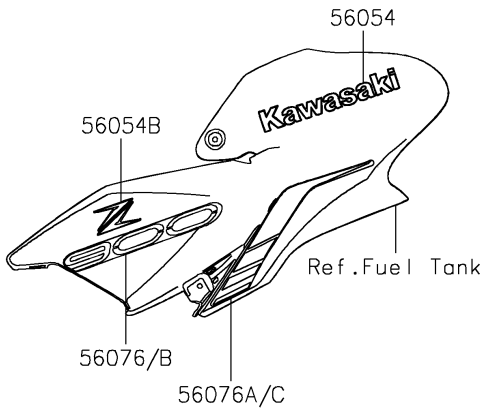

2022 Z900 PARTS DIAGRAM

Decals(White)(FNSNN/FNSNL)(CA,US)

F2861B

2022 Z900 PARTS LIST

Decals(White)(FNSNN/FNSNL)(CA,US)

ITEM NAME	PART NUMBER	QUANTITY
MARK,KAWASAKI (Ref # 56054)	56054-1356	2
MARK,FR FENDER,ABS (Ref # 56054A)	56054-1413	2
MARK,Z,3D (Ref # 56054B)	56054-3776	2
PATTERN,TANK COVER,LH,FR (Ref # 56076)	56076-2660	1
PATTERN,TANK COVER,LH,RR (Ref # 56076A)	56076-2661	1
PATTERN,TANK COVER,RH,FR (Ref # 56076B)	56076-2662	1
PATTERN,TANK COVER,RH,RR (Ref # 56076C)	56076-2663	1
PATTERN,SHROUD,LH (Ref # 56076D)	56076-2664	1
PATTERN,SHROUD,RH (Ref # 56076E)	56076-2665	1
PATTERN,TAIL COVER,LH (Ref # 56076F)	56076-2666	1
PATTERN,TAIL COVER,RH (Ref # 56076G)	56076-2667	1
PATTERN,WHEEL,BLK/WHT,700X6 (Ref # 56076H)	56076-3913	4
RIM STRIPE APPLICATOR (Ref # 57001)	57001-1752	AR
RIM STRIPE APPLICATOR (Ref # 57001)	57001-1752	1