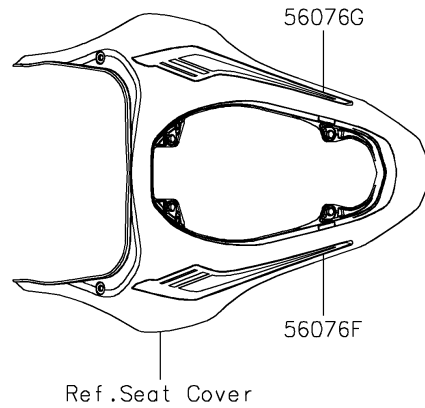

2022 Z900 PARTS DIAGRAM

Decals(White)(FNSNN/FNSNL)(CA,US)

F2861B

2022 Z900 PARTS LIST

Decals(White)(FNSNN/FNSNL)(CA,US)

ITEM NAME	PART NUMBER	QUANTITY
MARK,KAWASAKI (Ref # 56054)	56054-1356	2
MARK,FR FENDER,ABS (Ref # 56054A)	56054-1413	2
MARK,Z,3D (Ref # 56054B)	56054-3776	2
PATTERN,TANK COVER,LH,FR (Ref # 56076)	56076-2660	1
PATTERN,TANK COVER,LH,RR (Ref # 56076A)	56076-2661	1
PATTERN,TANK COVER,RH,FR (Ref # 56076B)	56076-2662	1
PATTERN,TANK COVER,RH,RR (Ref # 56076C)	56076-2663	1
PATTERN,SHROUD,LH (Ref # 56076D)	56076-2664	1
PATTERN,SHROUD,RH (Ref # 56076E)	56076-2665	1
PATTERN,TAIL COVER,LH (Ref # 56076F)	56076-2666	1
PATTERN,TAIL COVER,RH (Ref # 56076G)	56076-2667	1
PATTERN,WHEEL,BLK/WHT,700X6 (Ref # 56076H)	56076-3913	4
RIM STRIPE APPLICATOR (Ref # 57001)	57001-1752	AR
RIM STRIPE APPLICATOR (Ref # 57001)	57001-1752	1