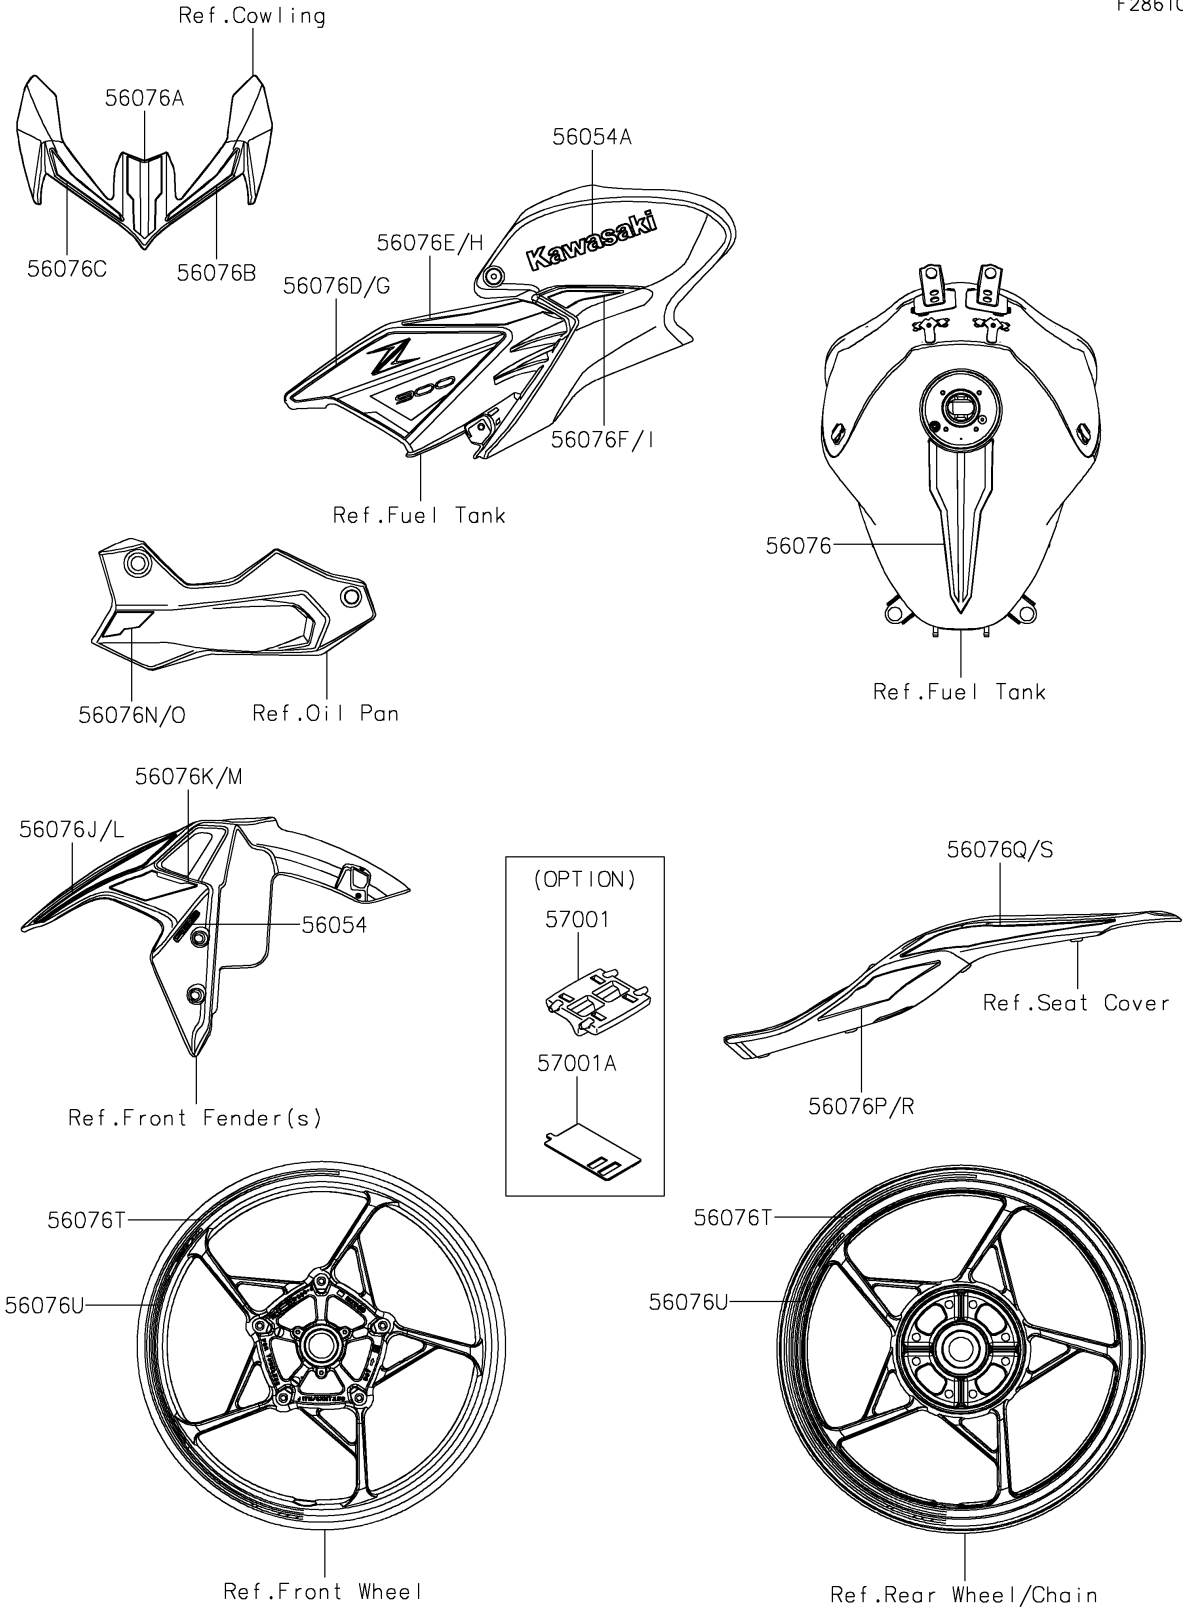

# 2022 Z900 PARTS DIAGRAM

Decals(White)(FNSBN)

F2861C

# 2022 Z900 PARTS LIST

Decals(White)(FNSBN)

ITEM NAME	PART NUMBER	QUANTITY
-----------	-------------	----------