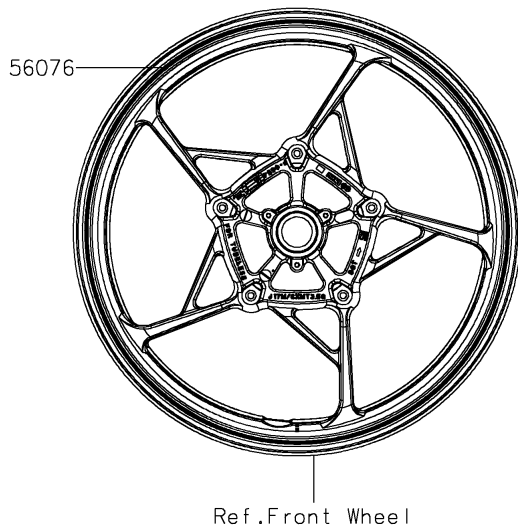

2022 Z900 PARTS DIAGRAM

Decals(Red)(FNSCN/FNSCL)

2022 Z900 PARTS LIST

Decals(Red)(FN SCN/FNSCL)

ITEM NAME	PART NUMBER	QUANTITY
MARK,FR FENDER,ABS (Ref # 56054)	56054-1413	2
MARK,TANK COVER,Z,3D (Ref # 56054A)	56054-3790	2
MARK,TANK COVER,KAWASAKI,3D (Ref # 56054B)	56054-3791	2
MARK,Z 50TH (Ref # 56054C)	56054-3806	1
PATTERN,WHEEL,SILVER,1409X6 (Ref # 56076)	56076-4077	4
PATTERN,FUEL TANK,LH (Ref # 56076A)	56076-4108	1
PATTERN,FUEL TANK,RH (Ref # 56076B)	56076-4109	1
PATTERN,TANK COVER,LH,FR (Ref # 56076C)	56076-4110	1
PATTERN,TANK COVER,LH,RR (Ref # 56076D)	56076-4111	1
PATTERN,TANK COVER,RH,FR (Ref # 56076E)	56076-4112	1
PATTERN,TANK COVER,RH,RR (Ref # 56076F)	56076-4113	1
PATTERN,TAIL COVER,LH (Ref # 56076G)	56076-4114	1
PATTERN,TAIL COVER,RH (Ref # 56076H)	56076-4115	1
RIM STRIPE APPLICATOR (Ref # 57001)	57001-1752	AR