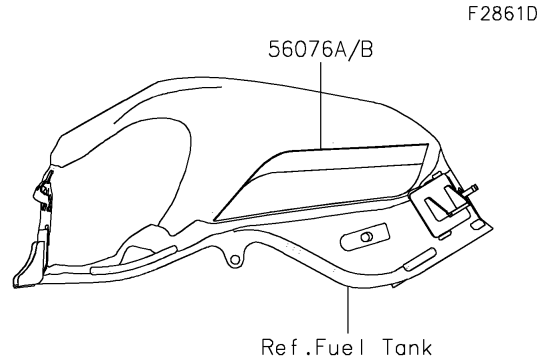

2022 Z900 PARTS DIAGRAM

Decals(Red)(FNSCN/FNSCL)

2022 Z900 PARTS LIST

Decals(Red)(FN SCN/FNSCL)

ITEM NAME	PART NUMBER	QUANTITY
MARK,FR FENDER,ABS (Ref # 56054)	56054-1413	2
MARK,TANK COVER,Z,3D (Ref # 56054A)	56054-3790	2
MARK,TANK COVER,KAWASAKI,3D (Ref # 56054B)	56054-3791	2
MARK,Z 50TH (Ref # 56054C)	56054-3806	1
PATTERN,WHEEL,SILVER,1409X6 (Ref # 56076)	56076-4077	4
PATTERN,FUEL TANK,LH (Ref # 56076A)	56076-4108	1
PATTERN,FUEL TANK,RH (Ref # 56076B)	56076-4109	1
PATTERN,TANK COVER,LH,FR (Ref # 56076C)	56076-4110	1
PATTERN,TANK COVER,LH,RR (Ref # 56076D)	56076-4111	1
PATTERN,TANK COVER,RH,FR (Ref # 56076E)	56076-4112	1
PATTERN,TANK COVER,RH,RR (Ref # 56076F)	56076-4113	1
PATTERN,TAIL COVER,LH (Ref # 56076G)	56076-4114	1
PATTERN,TAIL COVER,RH (Ref # 56076H)	56076-4115	1
RIM STRIPE APPLICATOR (Ref # 57001)	57001-1752	AR