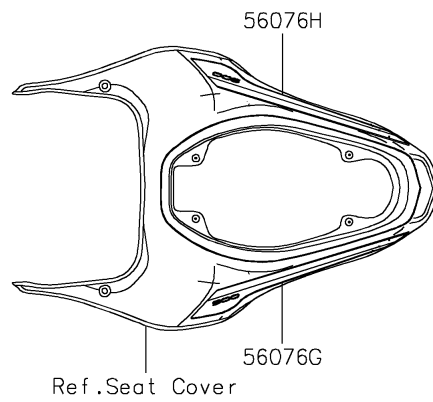

2022 Z900 PARTS DIAGRAM

Decals(Red)(FNSCN/FNSCL)

2022 Z900 PARTS LIST

Decals(Red)(FN SCN/FNSCL)

ITEM NAME	PART NUMBER	QUANTITY
MARK,FR FENDER,ABS (Ref # 56054)	56054-1413	2
MARK,TANK COVER,Z,3D (Ref # 56054A)	56054-3790	2
MARK,TANK COVER,KAWASAKI,3D (Ref # 56054B)	56054-3791	2
MARK,Z 50TH (Ref # 56054C)	56054-3806	1
PATTERN,WHEEL,SILVER,1409X6 (Ref # 56076)	56076-4077	4
PATTERN,FUEL TANK,LH (Ref # 56076A)	56076-4108	1
PATTERN,FUEL TANK,RH (Ref # 56076B)	56076-4109	1
PATTERN,TANK COVER,LH,FR (Ref # 56076C)	56076-4110	1
PATTERN,TANK COVER,LH,RR (Ref # 56076D)	56076-4111	1
PATTERN,TANK COVER,RH,FR (Ref # 56076E)	56076-4112	1
PATTERN,TANK COVER,RH,RR (Ref # 56076F)	56076-4113	1
PATTERN,TAIL COVER,LH (Ref # 56076G)	56076-4114	1
PATTERN,TAIL COVER,RH (Ref # 56076H)	56076-4115	1
RIM STRIPE APPLICATOR (Ref # 57001)	57001-1752	AR