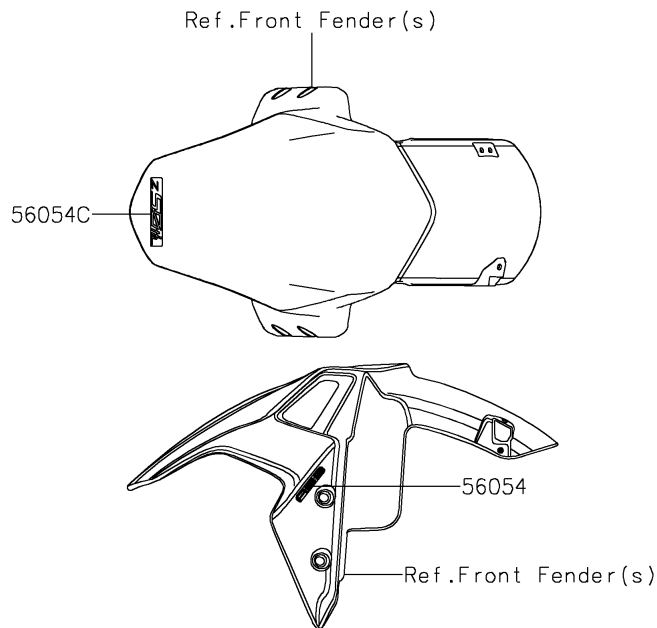

2022 Z900 PARTS DIAGRAM

Decals(Red)(FNSCN/FNSCL)

2022 Z900 PARTS LIST

Decals(Red)(FN SCN/FNSCL)

ITEM NAME	PART NUMBER	QUANTITY
MARK,FR FENDER,ABS (Ref # 56054)	56054-1413	2
MARK,TANK COVER,Z,3D (Ref # 56054A)	56054-3790	2
MARK,TANK COVER,KAWASAKI,3D (Ref # 56054B)	56054-3791	2
MARK,Z 50TH (Ref # 56054C)	56054-3806	1
PATTERN,WHEEL,SILVER,1409X6 (Ref # 56076)	56076-4077	4
PATTERN,FUEL TANK,LH (Ref # 56076A)	56076-4108	1
PATTERN,FUEL TANK,RH (Ref # 56076B)	56076-4109	1
PATTERN,TANK COVER,LH,FR (Ref # 56076C)	56076-4110	1
PATTERN,TANK COVER,LH,RR (Ref # 56076D)	56076-4111	1
PATTERN,TANK COVER,RH,FR (Ref # 56076E)	56076-4112	1
PATTERN,TANK COVER,RH,RR (Ref # 56076F)	56076-4113	1
PATTERN,TAIL COVER,LH (Ref # 56076G)	56076-4114	1
PATTERN,TAIL COVER,RH (Ref # 56076H)	56076-4115	1
RIM STRIPE APPLICATOR (Ref # 57001)	57001-1752	AR