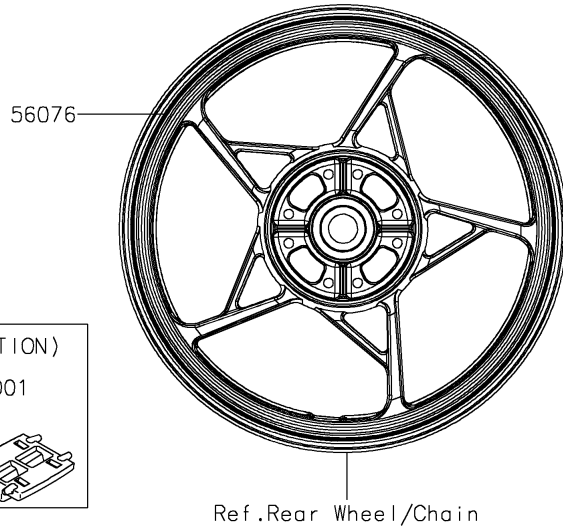

2022 Z900 PARTS DIAGRAM

Decals(Red)(FNSCN/FNSCL)

2022 Z900 PARTS LIST

Decals(Red)(FN SCN/FNSCL)

ITEM NAME	PART NUMBER	QUANTITY
MARK,FR FENDER,ABS (Ref # 56054)	56054-1413	2
MARK,TANK COVER,Z,3D (Ref # 56054A)	56054-3790	2
MARK,TANK COVER,KAWASAKI,3D (Ref # 56054B)	56054-3791	2
MARK,Z 50TH (Ref # 56054C)	56054-3806	1
PATTERN,WHEEL,SILVER,1409X6 (Ref # 56076)	56076-4077	4
PATTERN,FUEL TANK,LH (Ref # 56076A)	56076-4108	1
PATTERN,FUEL TANK,RH (Ref # 56076B)	56076-4109	1
PATTERN,TANK COVER,LH,FR (Ref # 56076C)	56076-4110	1
PATTERN,TANK COVER,LH,RR (Ref # 56076D)	56076-4111	1
PATTERN,TANK COVER,RH,FR (Ref # 56076E)	56076-4112	1
PATTERN,TANK COVER,RH,RR (Ref # 56076F)	56076-4113	1
PATTERN,TAIL COVER,LH (Ref # 56076G)	56076-4114	1
PATTERN,TAIL COVER,RH (Ref # 56076H)	56076-4115	1
RIM STRIPE APPLICATOR (Ref # 57001)	57001-1752	AR