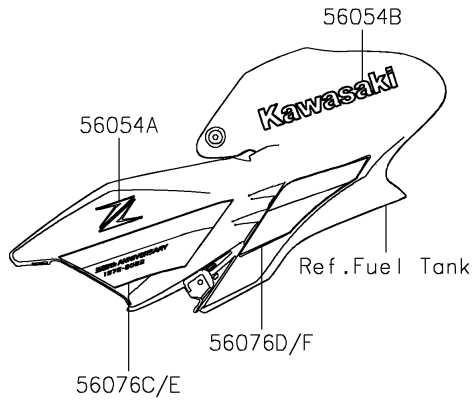

2022 Z900 PARTS DIAGRAM

Decals(Red)(FNSCN/FNSCL)

2022 Z900 PARTS LIST

Decals(Red)(FN SCN/FNSCL)

ITEM NAME	PART NUMBER	QUANTITY
MARK,FR FENDER,ABS (Ref # 56054)	56054-1413	2
MARK,TANK COVER,Z,3D (Ref # 56054A)	56054-3790	2
MARK,TANK COVER,KAWASAKI,3D (Ref # 56054B)	56054-3791	2
MARK,Z 50TH (Ref # 56054C)	56054-3806	1
PATTERN,WHEEL,SILVER,1409X6 (Ref # 56076)	56076-4077	4
PATTERN,FUEL TANK,LH (Ref # 56076A)	56076-4108	1
PATTERN,FUEL TANK,RH (Ref # 56076B)	56076-4109	1
PATTERN,TANK COVER,LH,FR (Ref # 56076C)	56076-4110	1
PATTERN,TANK COVER,LH,RR (Ref # 56076D)	56076-4111	1
PATTERN,TANK COVER,RH,FR (Ref # 56076E)	56076-4112	1
PATTERN,TANK COVER,RH,RR (Ref # 56076F)	56076-4113	1
PATTERN,TAIL COVER,LH (Ref # 56076G)	56076-4114	1
PATTERN,TAIL COVER,RH (Ref # 56076H)	56076-4115	1
RIM STRIPE APPLICATOR (Ref # 57001)	57001-1752	AR