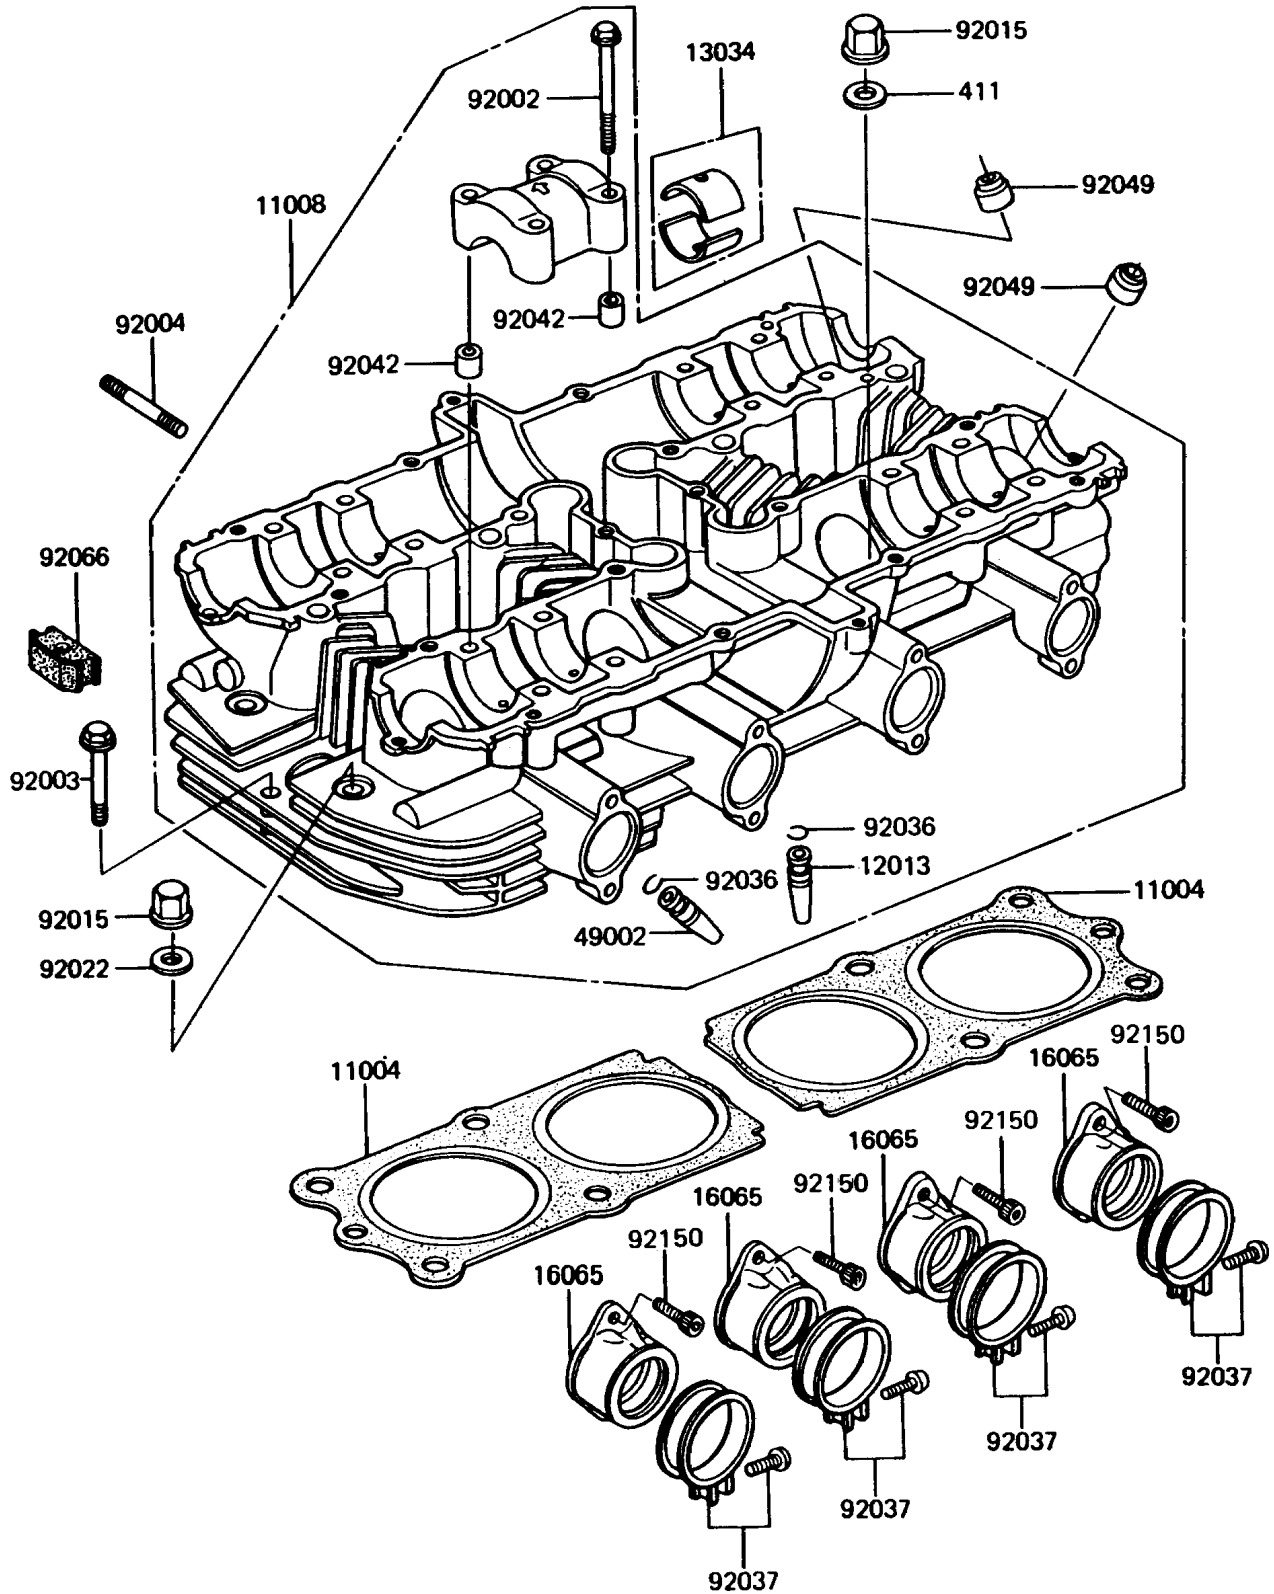

1993 Police 1000 PARTS DIAGRAM

Cylinder Head

E1111-0108

1993 Police 1000 PARTS LIST

Cylinder Head

ITEM NAME	PART NUMBER	QUANTITY
GASKET-HEAD (Ref # 11004)	11004-1222	2
HEAD-COMP-CYLINDER,SILVER (Ref # 11008)	11008-1068	1
GUIDE-VALVE,INTAKE (Ref # 12013)	12013-009	4
BUSHING,CAMSHAFT (Ref # 13034)	13034-030	16
HOLDER-CARBURETOR (Ref # 16065)	16065-1135	4
GUIDE-VALVE,EXHAUST (Ref # 49002)	49002-1002	4
BOLT,6X45 (Ref # 92002)	92002-1300	16
BOLT,FLANGED,6X45 (Ref # 92003)	92003-092	2
STUD,8X30 (Ref # 92004)	92004-1121	8
NUT,FLANGED CAP,10MM (Ref # 92015)	92015-076	12
WASHER,10.5X22X1.6 (Ref # 92022)	92022-1005	4
RING-SNAP (Ref # 92036)	92036-023	8
CLAMP,ID=53,BLACK (Ref # 92037)	92037-1304	4
PIN,DOWEL,6.3X8X14 (Ref # 92042)	92042-007	8
SEAL-OIL,RV37129.5 (Ref # 92049)	92049-016	8
PLUG,CYLINDER HEAD COVER (Ref # 92066)	92066-1106	4
BOLT,SOCKET,6X16 (Ref # 92150)	92150-1655	8
WASHER-PLAIN,10MM (Ref # 411)	411B1000	8