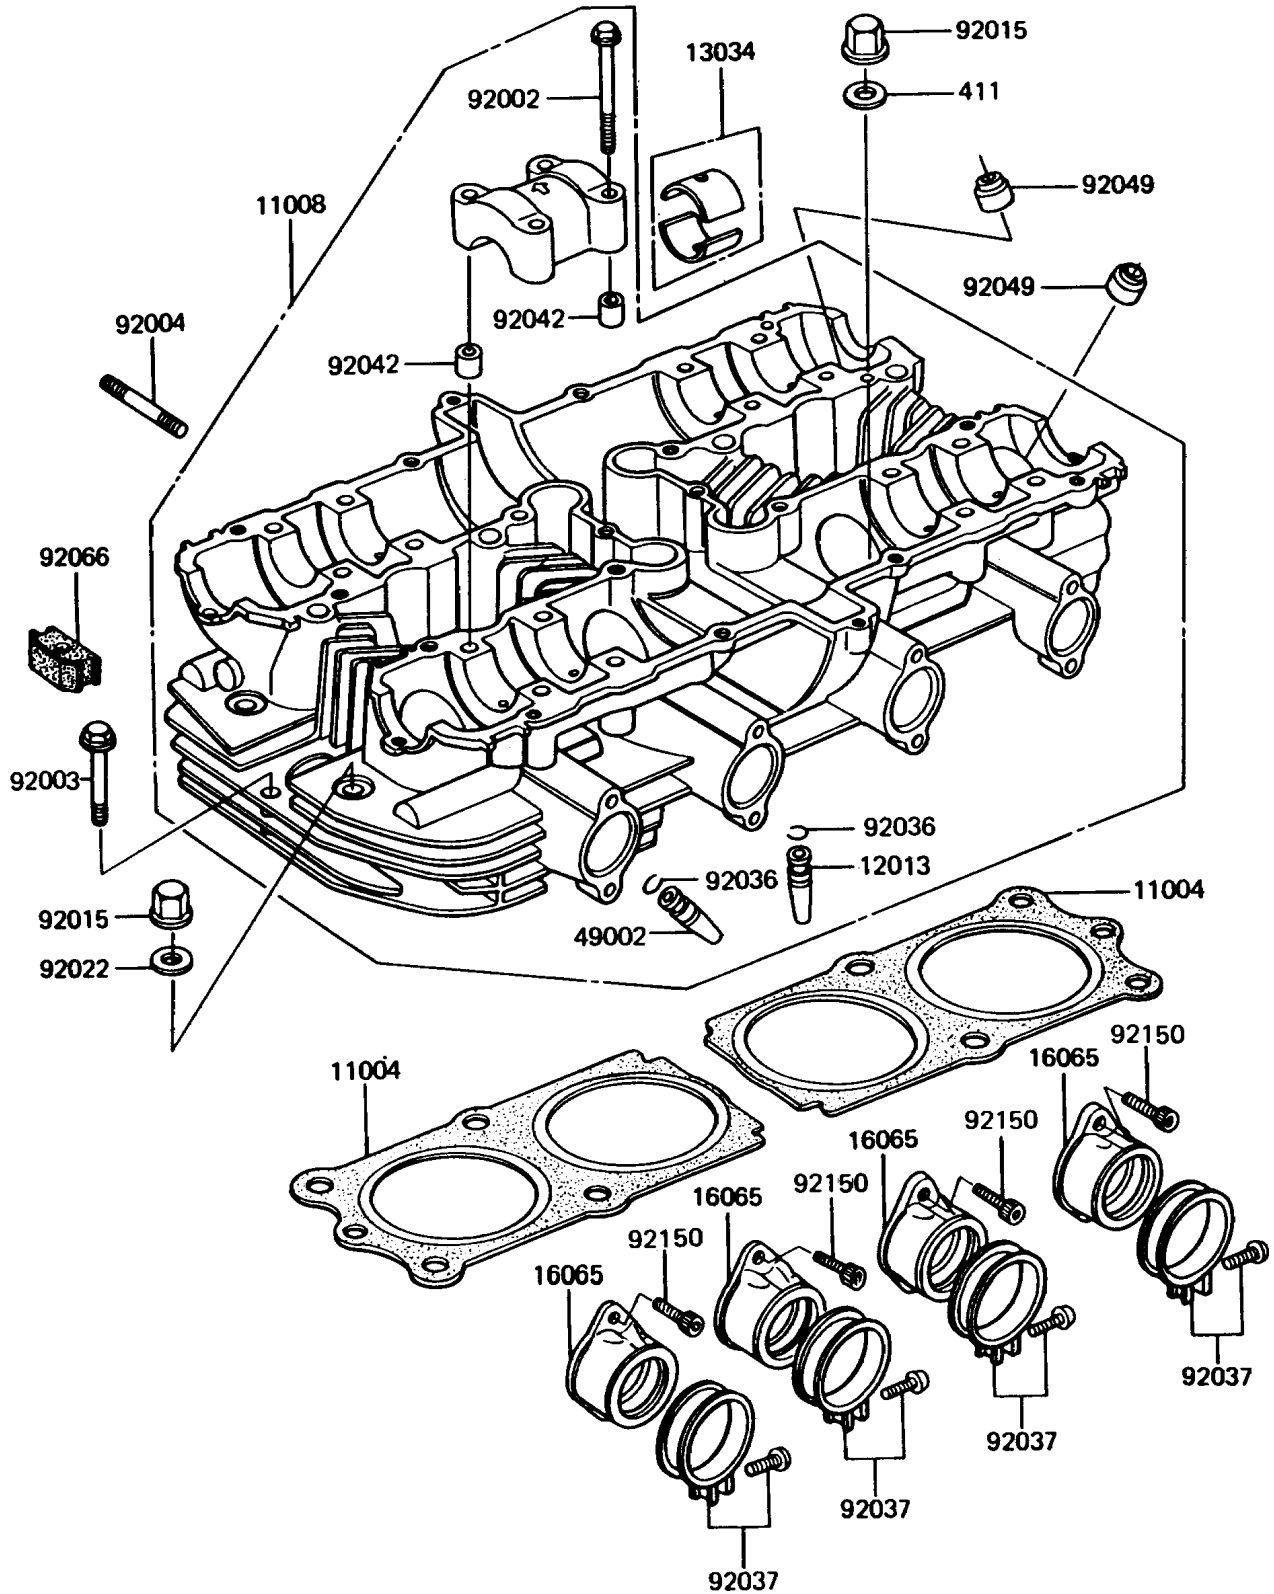

1994 Police 1000 PARTS DIAGRAM

Cylinder Head

E1111-0108

1994 Police 1000 PARTS LIST

Cylinder Head

ITEM NAME	PART NUMBER	QUANTITY
GASKET-HEAD (Ref # 11004)	11004-1222	2
HEAD-COMP-CYLINDER,SILVER (Ref # 11008)	11008-1068	1
GUIDE-VALVE,INTAKE (Ref # 12013)	12013-009	4
BUSHING,CAMSHAFT (Ref # 13034)	13034-030	16
HOLDER-CARBURETOR (Ref # 16065)	16065-1135	4
GUIDE-VALVE,EXHAUST (Ref # 49002)	49002-1002	4
BOLT,6X45 (Ref # 92002)	92002-1300	16
BOLT,FLANGED,6X45 (Ref # 92003)	92003-092	2
STUD,8X30 (Ref # 92004)	92004-1121	8
NUT,FLANGED CAP,10MM (Ref # 92015)	92015-076	12
WASHER,10.5X22X1.6 (Ref # 92022)	92022-1005	4
RING-SNAP (Ref # 92036)	92036-023	8
CLAMP,ID=53,BLACK (Ref # 92037)	92037-1304	4
PIN,DOWEL,6.3X8X14 (Ref # 92042)	92042-007	8
SEAL-OIL,RV37129.5 (Ref # 92049)	92049-016	8
PLUG,CYLINDER HEAD COVER (Ref # 92066)	92066-1106	4
BOLT,SOCKET,6X16 (Ref # 92150)	92150-1655	8
WASHER-PLAIN,10MM (Ref # 411)	411B1000	8