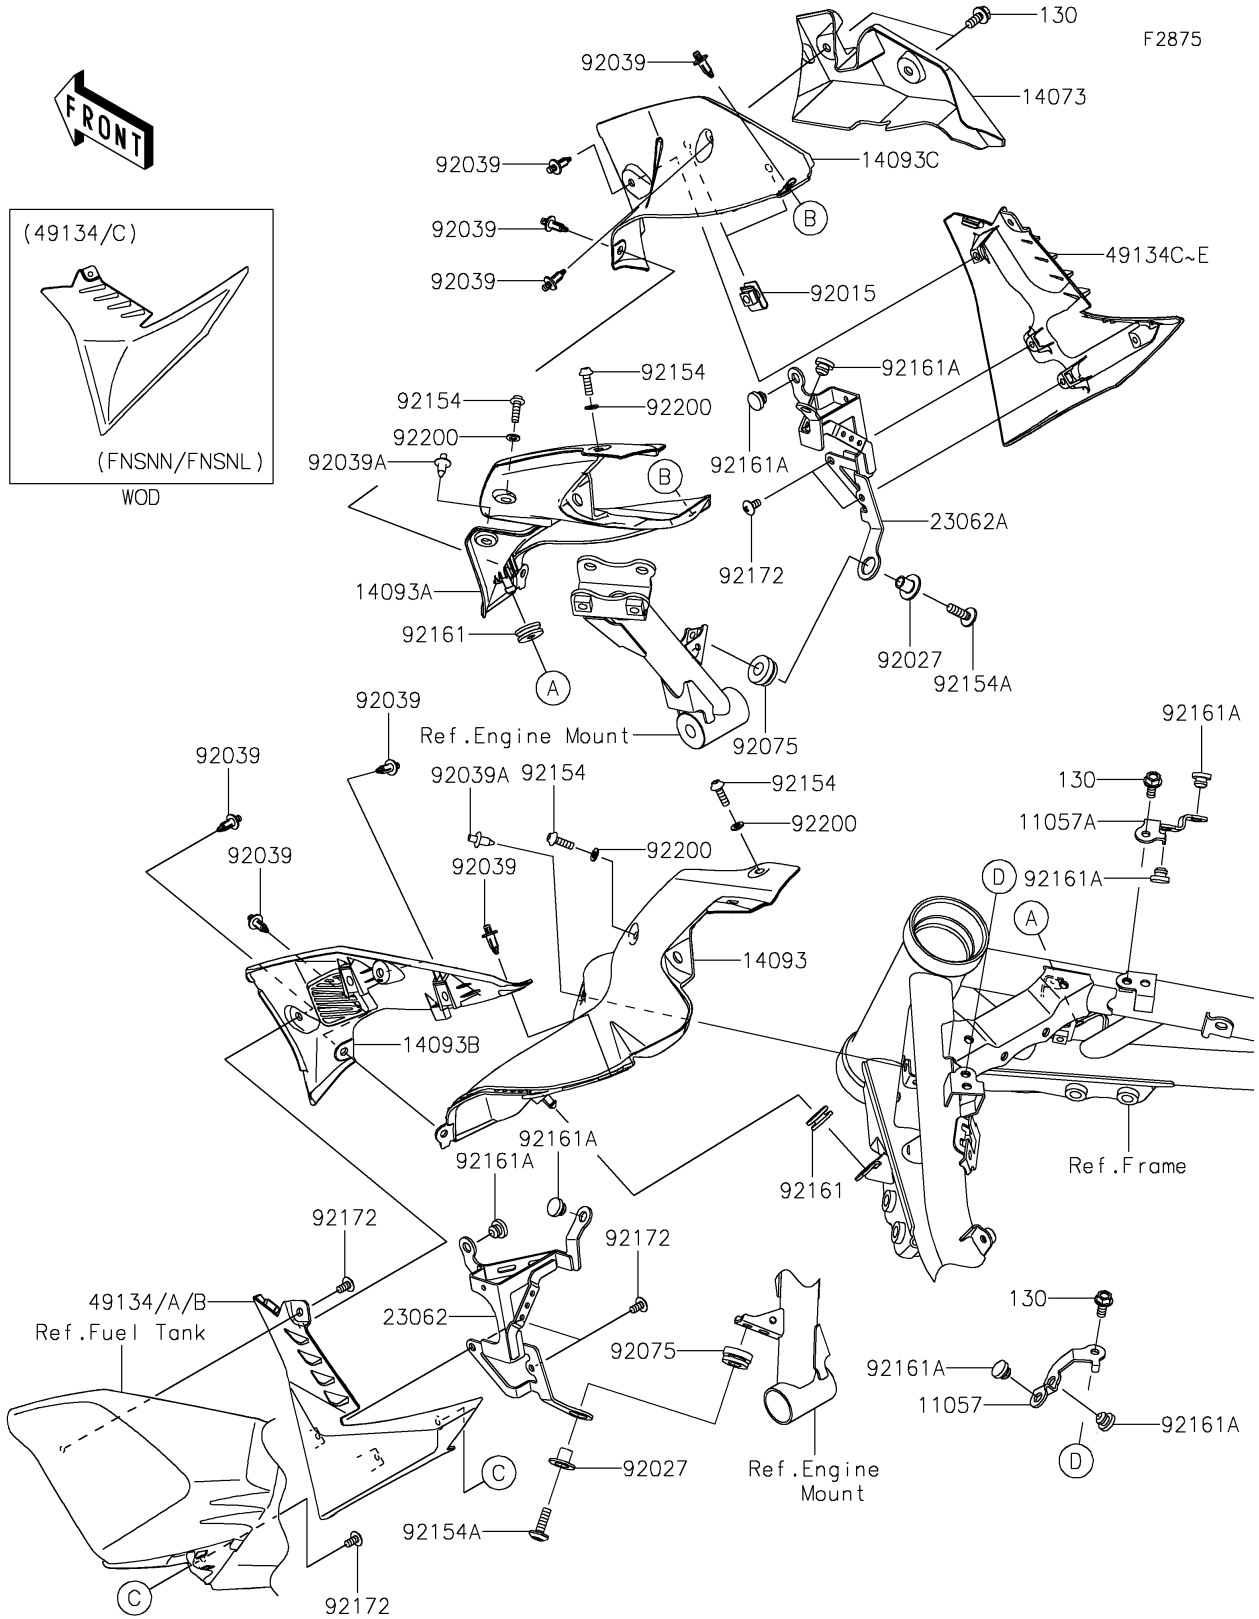

2022 Z900 PARTS DIAGRAM

Shroud

2022 Z900 PARTS LIST

Shroud

ITEM NAME	PART NUMBER	QUANTITY
BRACKET,SHROUD,RR,LH (Ref # 11057)	11057-3997	1
BRACKET,SHROUD,RR,RH (Ref # 11057A)	11057-3998	1
DUCT,INNER,GUIDE,RH (Ref # 14073)	14073-0962	1
COVER,SHROUD,INNER,RR,LH (Ref # 14093)	14093-0917	1
COVER,SHROUD,INNER,RR,RH (Ref # 14093A)	14093-0918	1
COVER,SHROUD,INNER,FR,LH (Ref # 14093B)	14093-0919	1
COVER,SHROUD,INNER,FR,RH (Ref # 14093C)	14093-0920	1
BRACKET-COMP,SHROUD,FR,LH (Ref # 23062)	23062-1278	1
BRACKET-COMP,SHROUD,FR,RH (Ref # 23062A)	23062-1279	1
SHROUD,LH,M.S.BLACK (Ref # 49134)	49134-0016-660	1
SHROUD,LH,M.M.G.GRAY (Ref # 49134A)	49134-0016-68P	1
SHROUD,LH,EBONY (Ref # 49134B)	49134-0016-H8	1
SHROUD,RH,M.S.BLACK (Ref # 49134C)	49134-0017-660	1
SHROUD,RH,M.M.G.GRAY (Ref # 49134D)	49134-0017-68P	1
SHROUD,RH,EBONY (Ref # 49134E)	49134-0017-H8	1
NUT,6MM (Ref # 92015)	92015-1671	2
COLLAR,FLANGED,L=12.1,BLACK (Ref # 92027)	92027-1651	2
RIVET (Ref # 92039)	92039-0051	8
RIVET (Ref # 92039A)	92039-0068	2
DAMPER (Ref # 92075)	92075-277	2
BOLT,SOCKET,5X16 (Ref # 92154)	92154-4294	4
BOLT,SOCKET,6X20 (Ref # 92154A)	92154-4295	2
DAMPER (Ref # 92161)	92161-0588	2
DAMPER (Ref # 92161A)	92161-1971	8
SCREW,5X10 (Ref # 92172)	92172-0864	8
WASHER,5.2X10X1 (Ref # 92200)	92200-2286	4
BOLT-FLANGED,6X14 (Ref # 130)	130BA0614	4