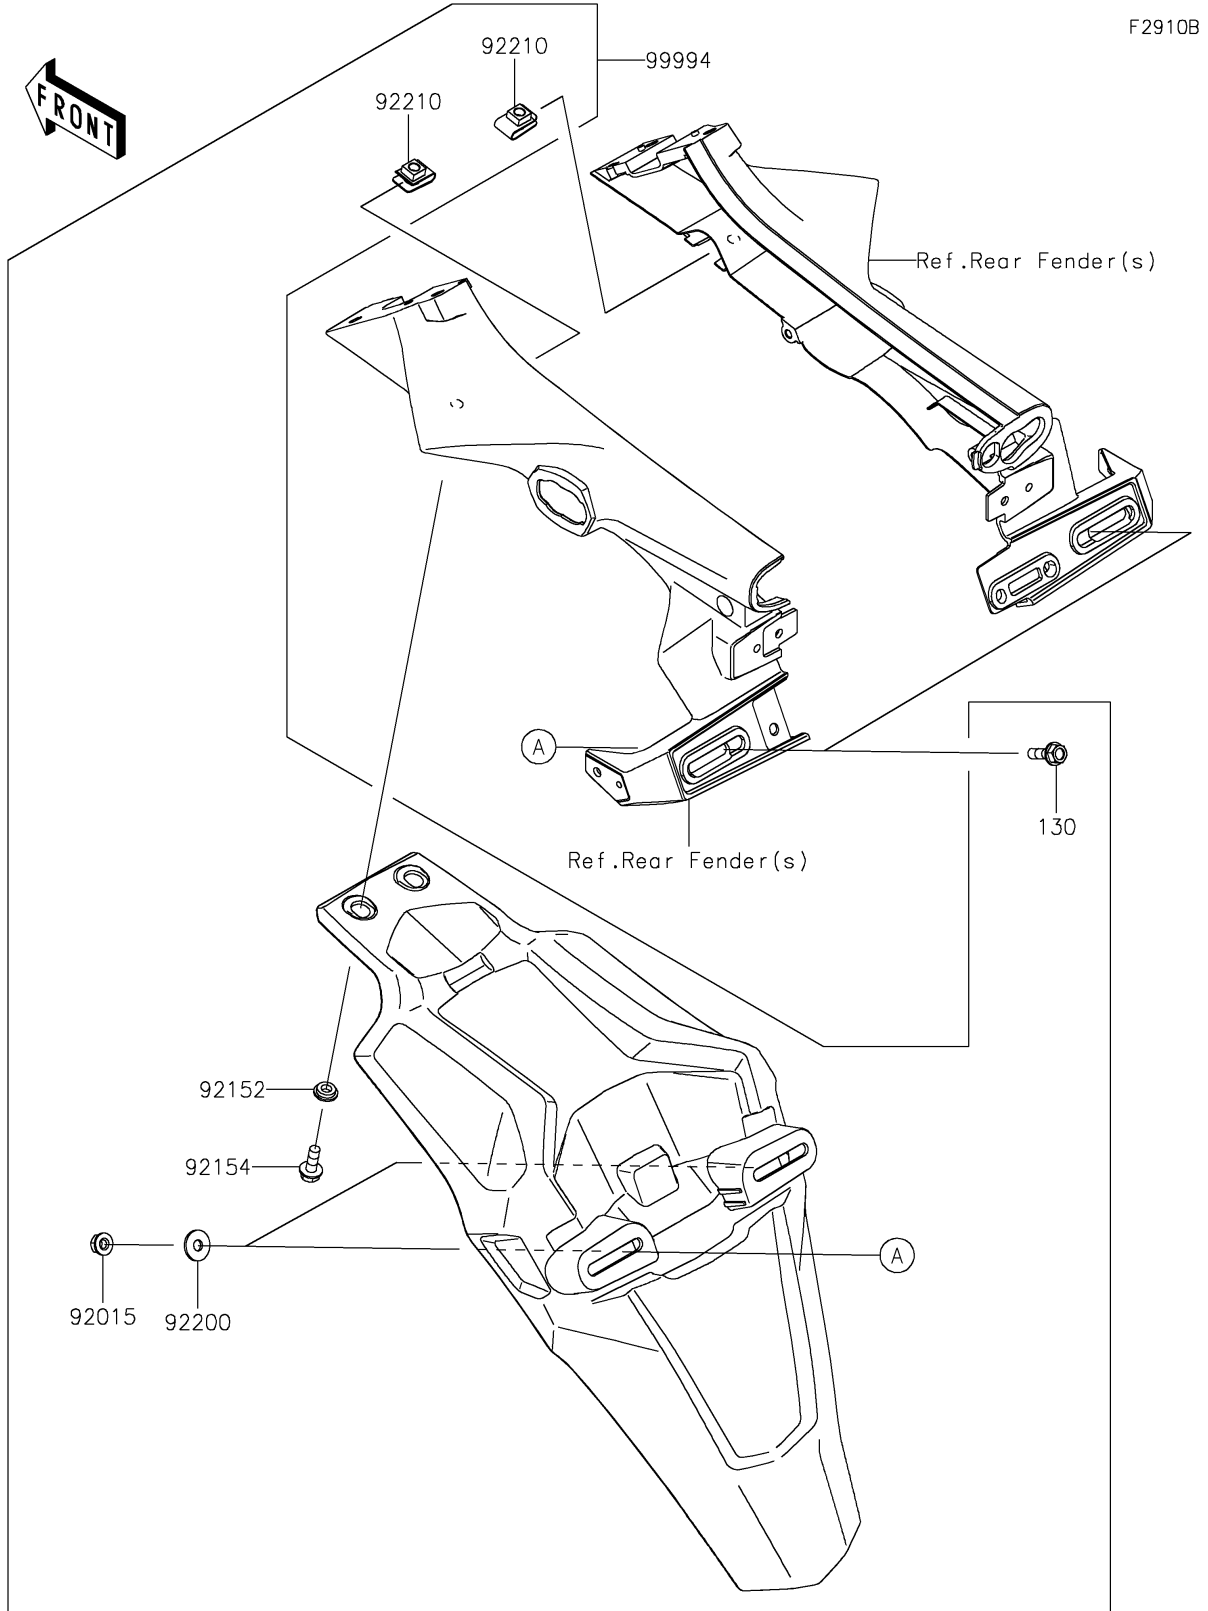

2022 Z900 PARTS DIAGRAM

Accessory(Extended Flap)

2022 Z900 PARTS LIST

Accessory(Extended Flap)

ITEM NAME	PART NUMBER	QUANTITY
NUT,FLANGED,6MM (Ref # 92015)	92015-1367	2
COLLAR,6.2X14X3.7 (Ref # 92152)	92152-2306	2
BOLT,FLANGED-SMALL,6X16 (Ref # 92154)	92154-1893	2
WASHER,6.5X18X1.6 (Ref # 92200)	92200-0766	2
NUT,CLIP,6MM (Ref # 92210)	92210-0933	2
KIT-ACCESSORY,EXTENDED FLAP (Ref # 99994)	99994-0848	1
BOLT-FLANGED,6X20 (Ref # 130)	130BA0620	2