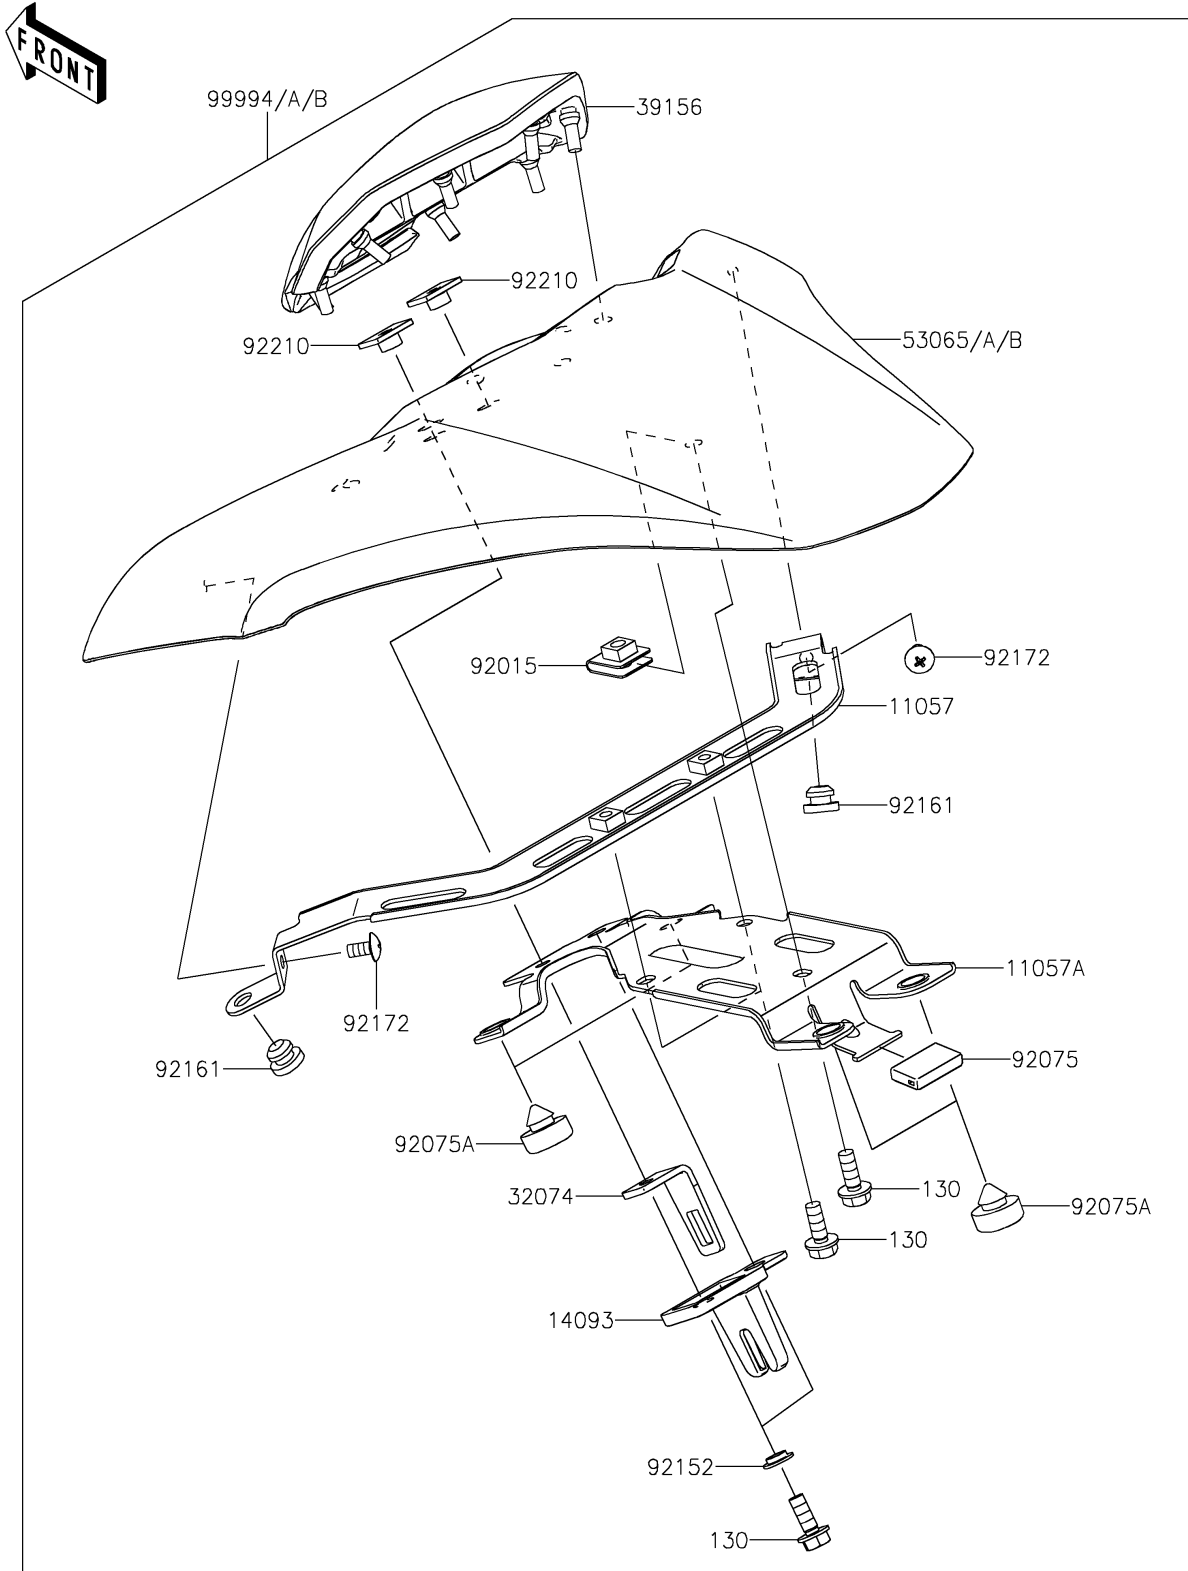

2022 Z900 PARTS DIAGRAM

Accessory(Pillion Seat Cover)

F2910D

2022 Z900 PARTS LIST

Accessory(Pillion Seat Cover)

ITEM NAME	PART NUMBER	QUANTITY
BRACKET (Ref # 11057)	11057-0269	1
BRACKET,MOUNT (Ref # 11057A)	11057-0270	1
COVER (Ref # 14093)	14093-0515	1
BRACKET-LOCK (Ref # 32074)	32074-0017	1
PAD (Ref # 39156)	39156-2122	1
COVER SEAT,M.S.BLACK (Ref # 53065)	53065-0040-660	1
COVER SEAT,P.R.WHITE (Ref # 53065A)	53065-0040-68N	1
COVER SEAT,F.RED (Ref # 53065B)	53065-0040-B1	1
NUT,CLAMP,6MM (Ref # 92015)	92015-1531	1
DAMPER (Ref # 92075)	92075-1446	1
DAMPER,10X20X8 (Ref # 92075A)	92075-1927	4
COLLAR (Ref # 92152)	92152-0250	2
DAMPER (Ref # 92161)	92161-1084	2
SCREW,5X10 (Ref # 92172)	92172-0864	2
NUT,PLATE,6MM (Ref # 92210)	92210-1352	2
PILLION SEAT COVER,M.S.BLK (Ref # 99994)	99994-0835-660	1
PILLION SEAT COVER,P.R.WHITE (Ref # 99994A)	99994-0835-68N	1
PILLION SEAT COVER,F.RED (Ref # 99994B)	99994-0835-B1	1
BOLT-FLANGED,6X16 (Ref # 130)	130BB0616	5