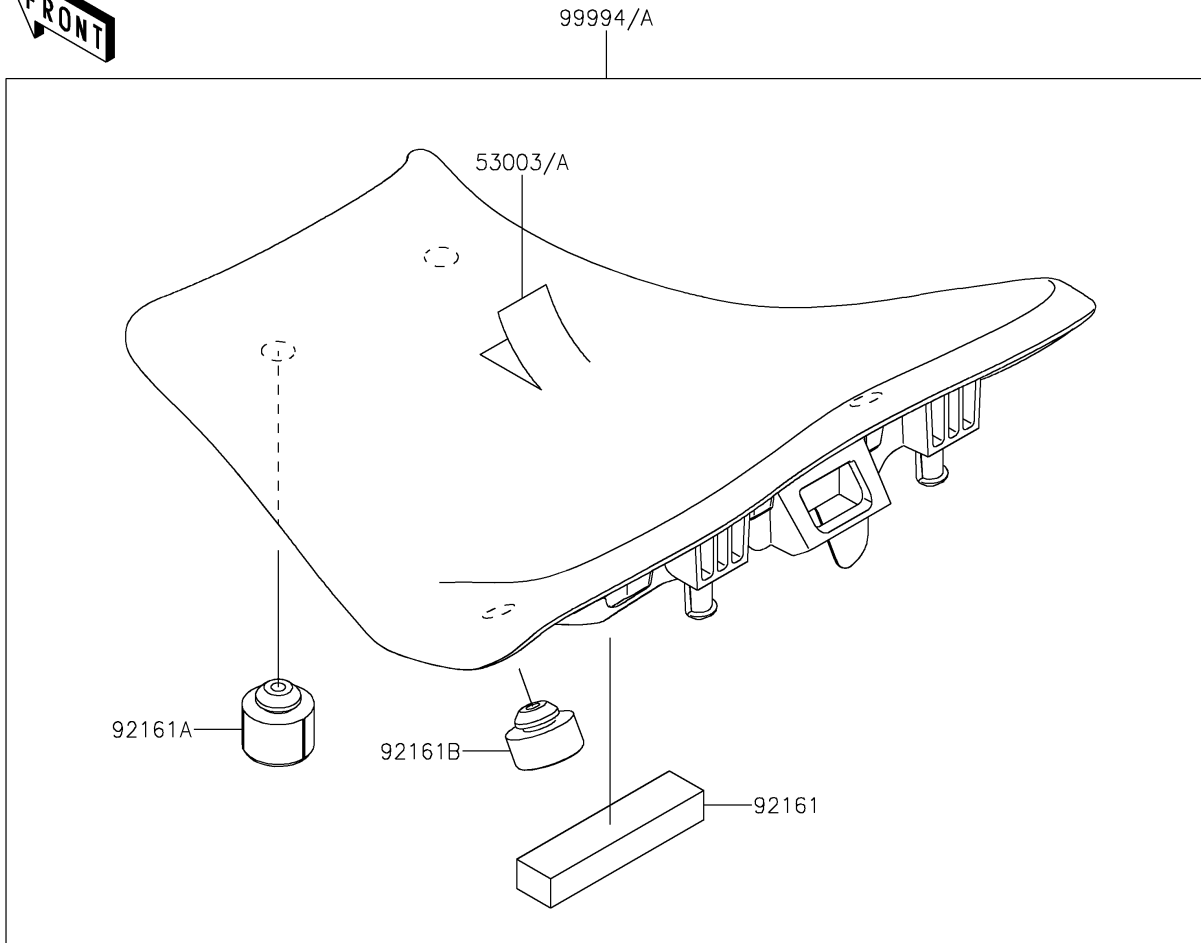

2022 Z900 PARTS DIAGRAM

Accessory(Seat)

F2910F

2022 Z900 PARTS LIST

Accessory(Seat)

ITEM NAME	PART NUMBER	QUANTITY
LEATHER,FR SEAT,BLACK (Ref # 53003)	53003-0432-MA	1
LEATHER,FR SEAT,BLACK (Ref # 53003A)	53003-0495-MA	1
LEATHER,FR SEAT,BLACK (Ref # 53003A)	53003-0495-MA	1
LEATHER,RR SEAT,BLACK (Ref # 53003B)	53003-0510-MA	1
DAMPER,20X90X15 (Ref # 92161)	92161-1867	1
DAMPER,14X30X22 (Ref # 92161A)	92161-1969	2
DAMPER,14X30X14.5 (Ref # 92161B)	92161-1970	2
DAMPER (Ref # 92161C)	92161-2308	2
FR-LOW-SEAT (Ref # 99994)	99994-1347	1
FR-HIGH-SEAT (Ref # 99994A)	99994-1348	1
FR-HIGH-SEAT (Ref # 99994A)	99994-1348	1
RR-HIGH-SEAT (Ref # 99994B)	99994-1489	1