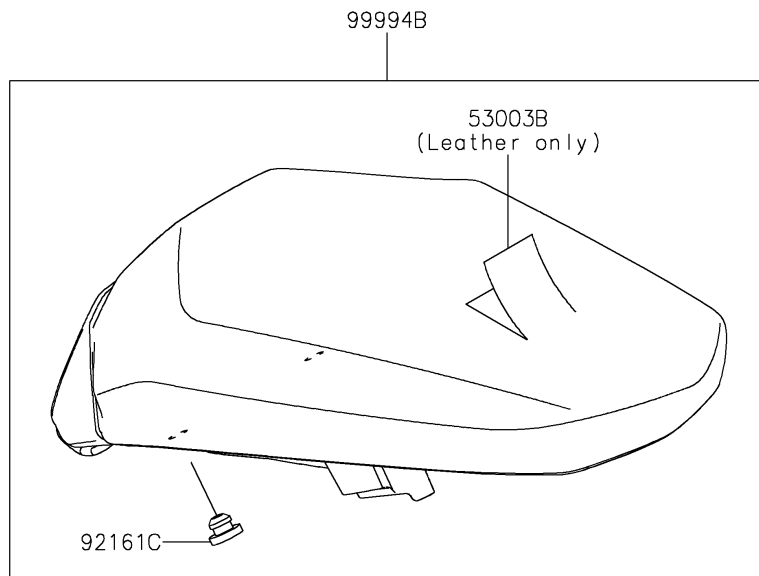

2022 Z900 PARTS DIAGRAM

Accessory(Seat)

F2910F

2022 Z900 PARTS LIST

Accessory(Seat)

ITEM NAME	PART NUMBER	QUANTITY
LEATHER,FR SEAT,BLACK (Ref # 53003)	53003-0432-MA	1
LEATHER,FR SEAT,BLACK (Ref # 53003A)	53003-0495-MA	1
LEATHER,FR SEAT,BLACK (Ref # 53003A)	53003-0495-MA	1
LEATHER,RR SEAT,BLACK (Ref # 53003B)	53003-0510-MA	1
DAMPER,20X90X15 (Ref # 92161)	92161-1867	1
DAMPER,14X30X22 (Ref # 92161A)	92161-1969	2
DAMPER,14X30X14.5 (Ref # 92161B)	92161-1970	2
DAMPER (Ref # 92161C)	92161-2308	2
FR-LOW-SEAT (Ref # 99994)	99994-1347	1
FR-HIGH-SEAT (Ref # 99994A)	99994-1348	1
FR-HIGH-SEAT (Ref # 99994A)	99994-1348	1
RR-HIGH-SEAT (Ref # 99994B)	99994-1489	1