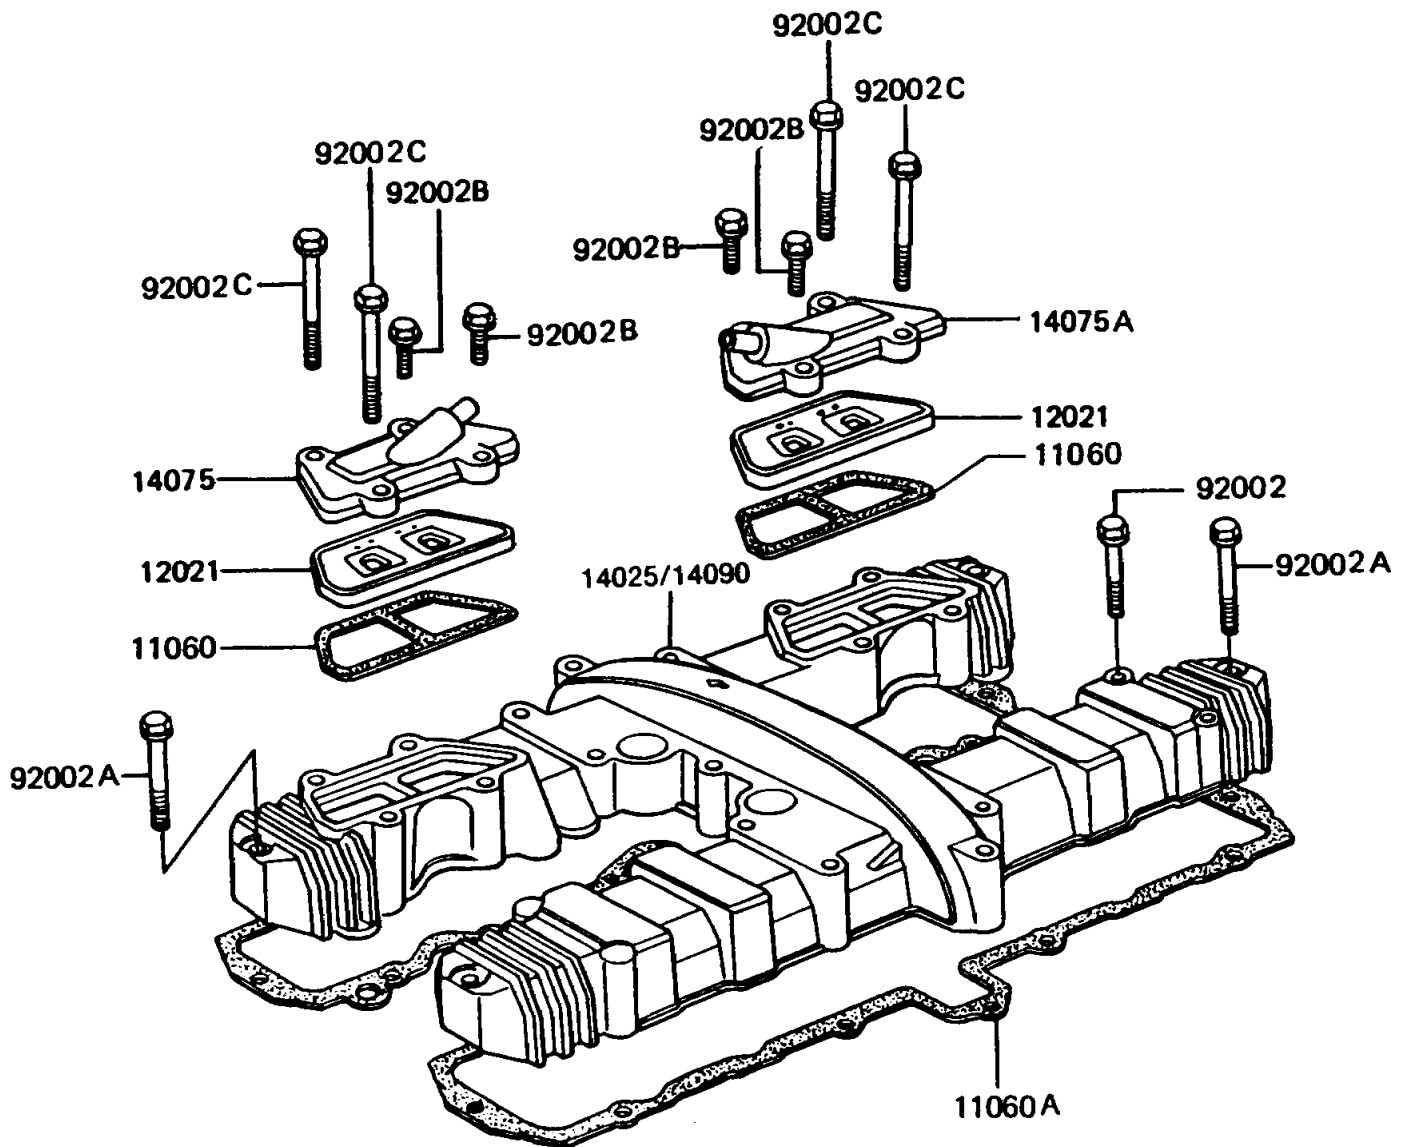

# 1993 Police 1000 PARTS DIAGRAM

Cylinder Head Cover

E1112-0052

# 1993 Police 1000 PARTS LIST

## Cylinder Head Cover

ITEM NAME	PART NUMBER	QUANTITY
GASKET, REED VALVE (Ref # 11060)	11060-1066	2
GASKET, CYLINDER HEAD COVER (Ref # 11060A)	11060-1691	1
VALVE-ASSY-REED (Ref # 12021)	12021-1008	2
COVER, CYLINDER HEAD, SILVER, AP (Ref # 14025)	14025-1465	1
CAP-ASSY, REED VALVE, LH, SILVER (Ref # 14075)	14075-5018	1
CAP-ASSY, REED VALVE, RH, SILVER (Ref # 14075A)	14075-5019	1
BOLT, 6X45 (Ref # 92002)	92002-1151	16
BOLT, 6X52 (Ref # 92002A)	92002-1152	4
BOLT, 6X22 (Ref # 92002B)	92002-1154	4
BOLT, 6X70 (Ref # 92002C)	92002-1155	4