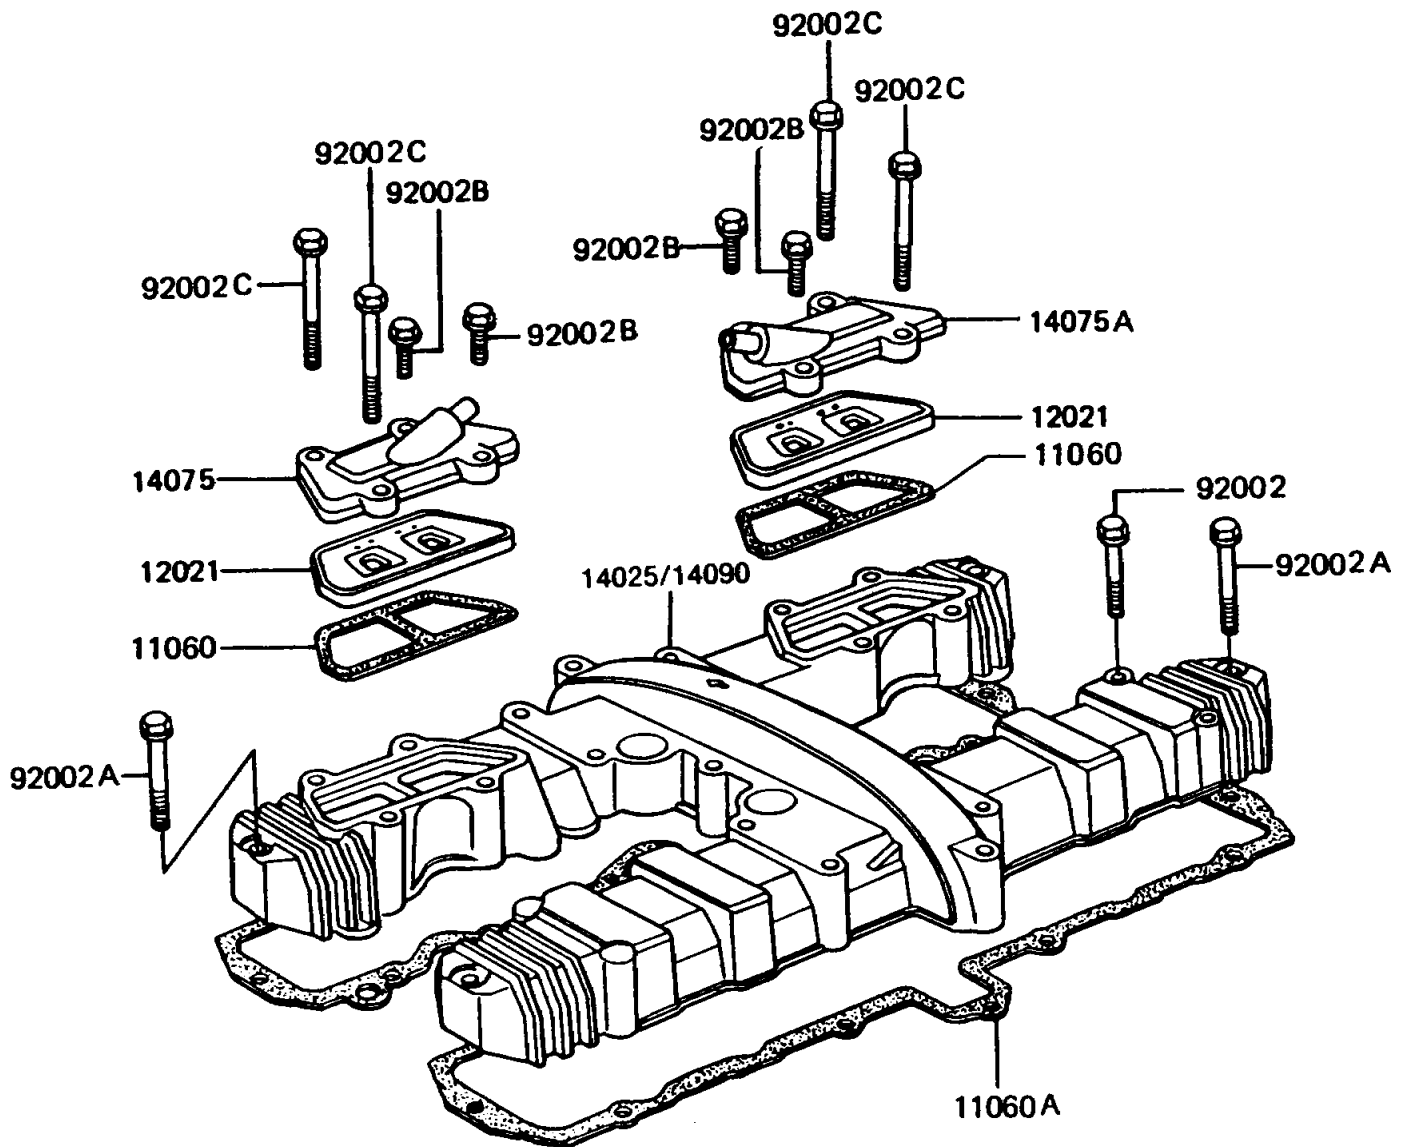

1994 Police 1000 PARTS DIAGRAM

Cylinder Head Cover

E1112-0052

1994 Police 1000 PARTS LIST

Cylinder Head Cover

ITEM NAME	PART NUMBER	QUANTITY
GASKET, REED VALVE (Ref # 11060)	11060-1066	2
GASKET, CYLINDER HEAD COVER (Ref # 11060A)	11060-1691	1
VALVE-ASSY-REED (Ref # 12021)	12021-1008	2
CAP-ASSY, REED VALVE, LH, SILVER (Ref # 14075)	14075-5018	1
CAP-ASSY, REED VALVE, RH, SILVER (Ref # 14075A)	14075-5019	1
COVER, CYLINDER HEAD, SILVER, AP (Ref # 14090)	14090-1419	1
BOLT, 6X45 (Ref # 92002)	92002-1151	16
BOLT, 6X52 (Ref # 92002A)	92002-1152	4
BOLT, 6X22 (Ref # 92002B)	92002-1154	4
BOLT, 6X70 (Ref # 92002C)	92002-1155	4