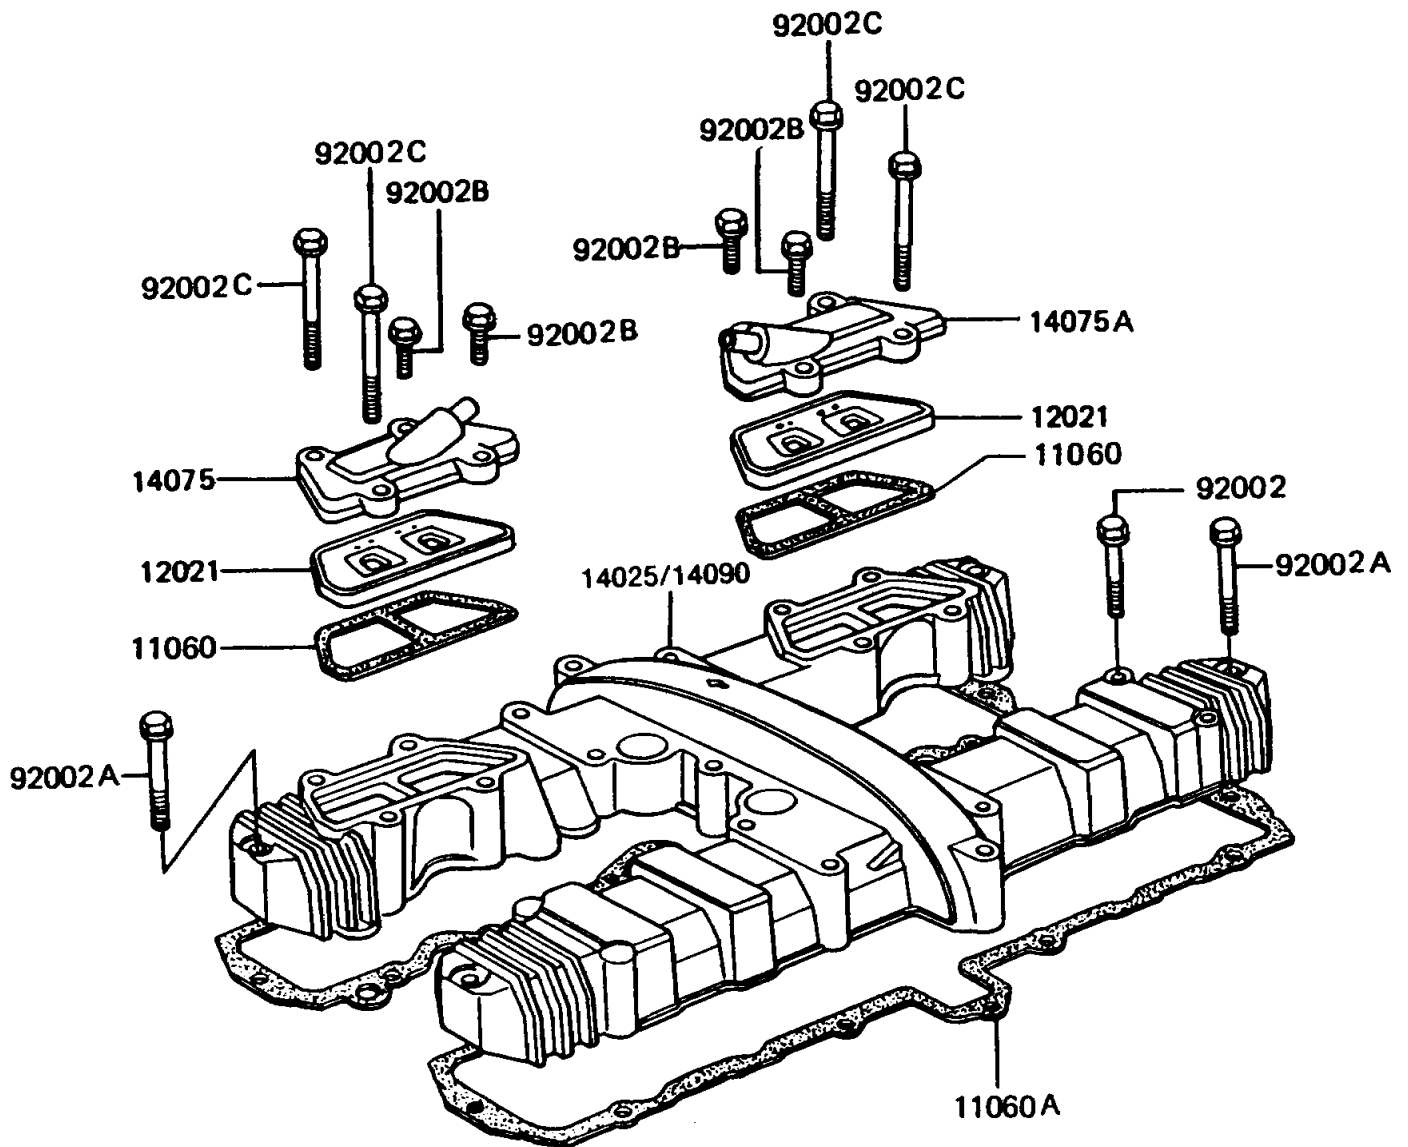

1995 Police 1000 PARTS DIAGRAM

Cylinder Head Cover

E1112-0052

1995 Police 1000 PARTS LIST

Cylinder Head Cover

ITEM NAME	PART NUMBER	QUANTITY
GASKET, REED VALVE (Ref # 11060)	11060-1066	2
GASKET, CYLINDER HEAD COVER (Ref # 11060A)	11060-1691	1
VALVE-ASSY-REED (Ref # 12021)	12021-1008	2
CAP-ASSY, REED VALVE, LH, SILVER (Ref # 14075)	14075-5018	1
CAP-ASSY, REED VALVE, RH, SILVER (Ref # 14075A)	14075-5019	1
COVER, CYLINDER HEAD, SILVER, AP (Ref # 14090)	14090-1419	1
BOLT, 6X45 (Ref # 92002)	92002-1151	16
BOLT, 6X52 (Ref # 92002A)	92002-1152	4
BOLT, 6X22 (Ref # 92002B)	92002-1154	4
BOLT, 6X70 (Ref # 92002C)	92002-1155	4