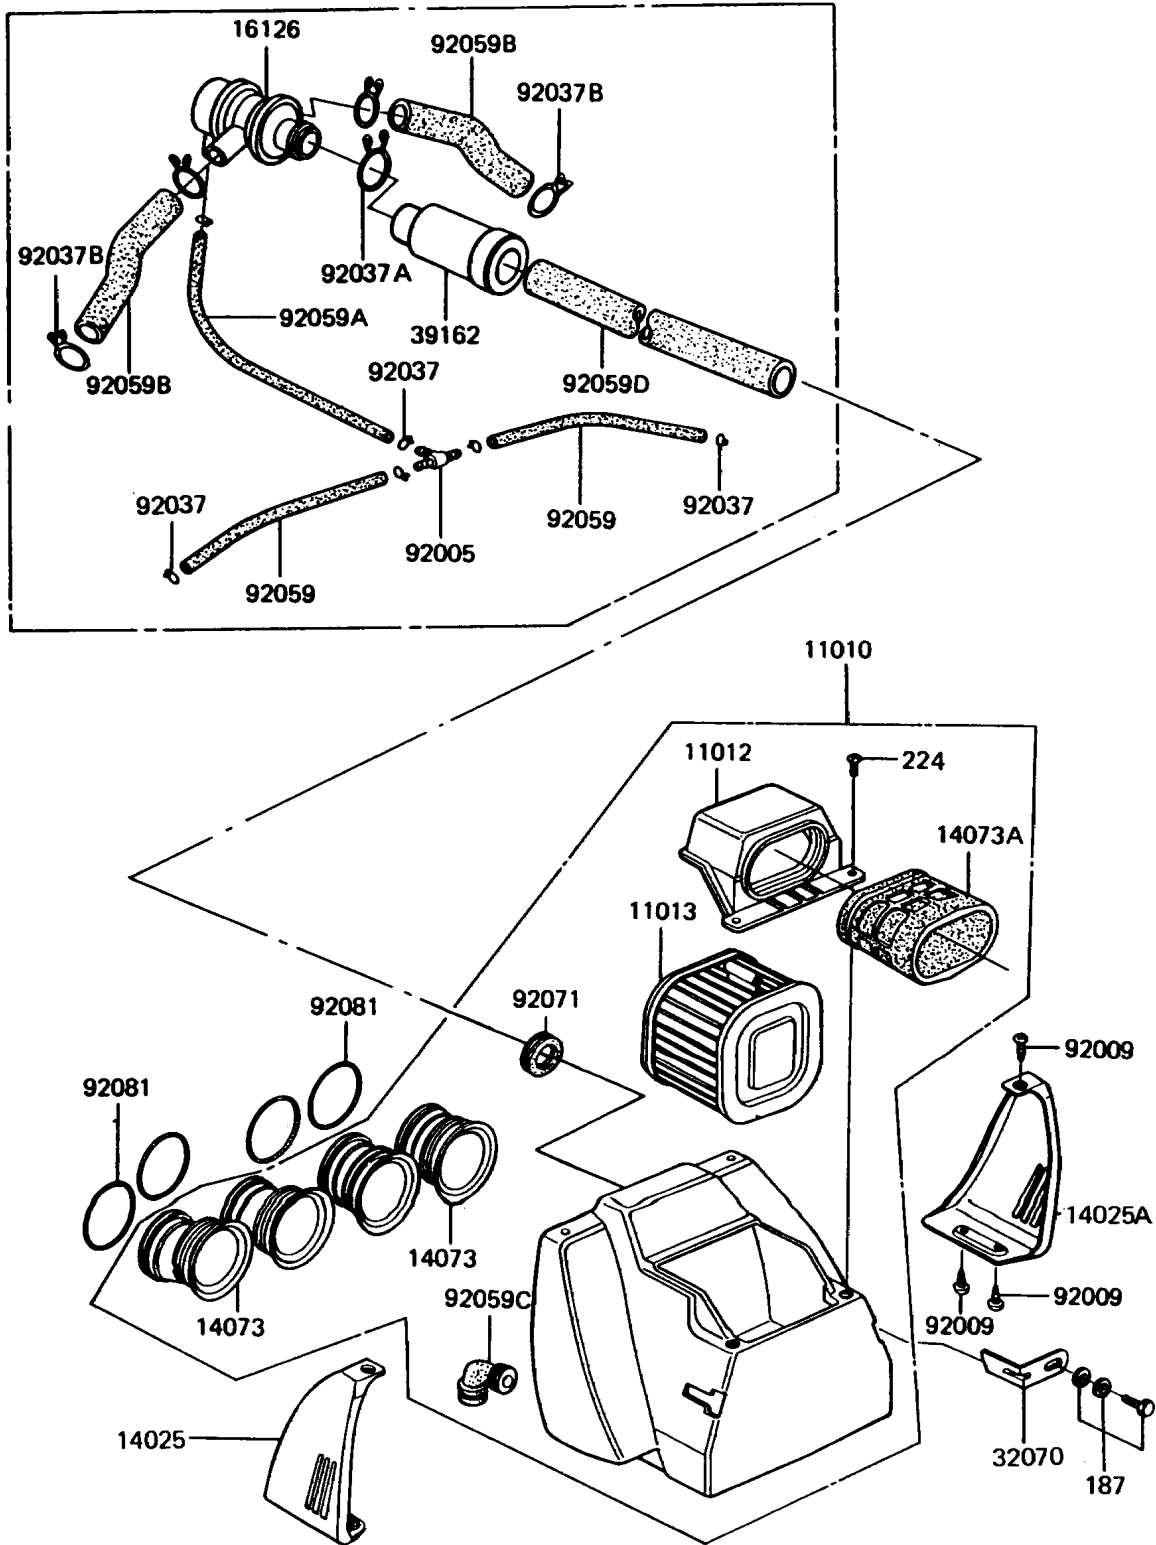

# 1992 Police 1000 PARTS DIAGRAM

Air Cleaner

E1130-0079

# 1992 Police 1000 PARTS LIST

## Air Cleaner

ITEM NAME	PART NUMBER	QUANTITY
FILTER-ASSY-AIR (Ref # 11010)	11010-1142	1
CAP,AIR FILTER (Ref # 11012)	11012-1167	1
ELEMENT-AIR FILTER (Ref # 11013)	11013-1037	1
COVER,AIR FILTER,LH (Ref # 14025)	14025-1263	1
COVER,AIR FILTER,RH (Ref # 14025A)	14025-1264	1
DUCT,AIR FILTER,OUTLET (Ref # 14073)	14073-1048	4
DUCT,AIR FILTER,INTAKE (Ref # 14073A)	14073-1049	1
VALVE,AIR SWITCH (Ref # 16126)	16126-1014	1
BRACKET,AIR FILTER (Ref # 32070)	32070-038	2
SILENCER-INTAKE (Ref # 39162)	39162-1003	1
FITTING,TUBE,T-TYPE (Ref # 92005)	92005-1017	1
SCREW,TAPPING,5X12 (Ref # 92009)	92009-1319	6
CLAMP,TUBE (Ref # 92037)	92037-072	6
CLAMP,TUBE (Ref # 92037A)	92037-1076	1
CLAMP,TUBE (Ref # 92037B)	92037-213	4
TUBE,4X9X155 (Ref # 92059)	92059-1033	2
TUBE,4X9X370 (Ref # 92059A)	92059-1132	1
TUBE,14X20X89 (Ref # 92059B)	92059-1155	2
TUBE,AIR FILTER (Ref # 92059C)	92059-1156	1
TUBE,14X20X325 (Ref # 92059D)	92059-1161	1
GROMMET,AIR FILTER (Ref # 92071)	92071-1042	1
SPRING,COIL,BLACK (Ref # 92081)	92081-1457	4
BOLT-UPSET-WSP (Ref # 187)	187B0612	2
SCREW-PAN-WP-CROS (Ref # 224)	224B0612	2