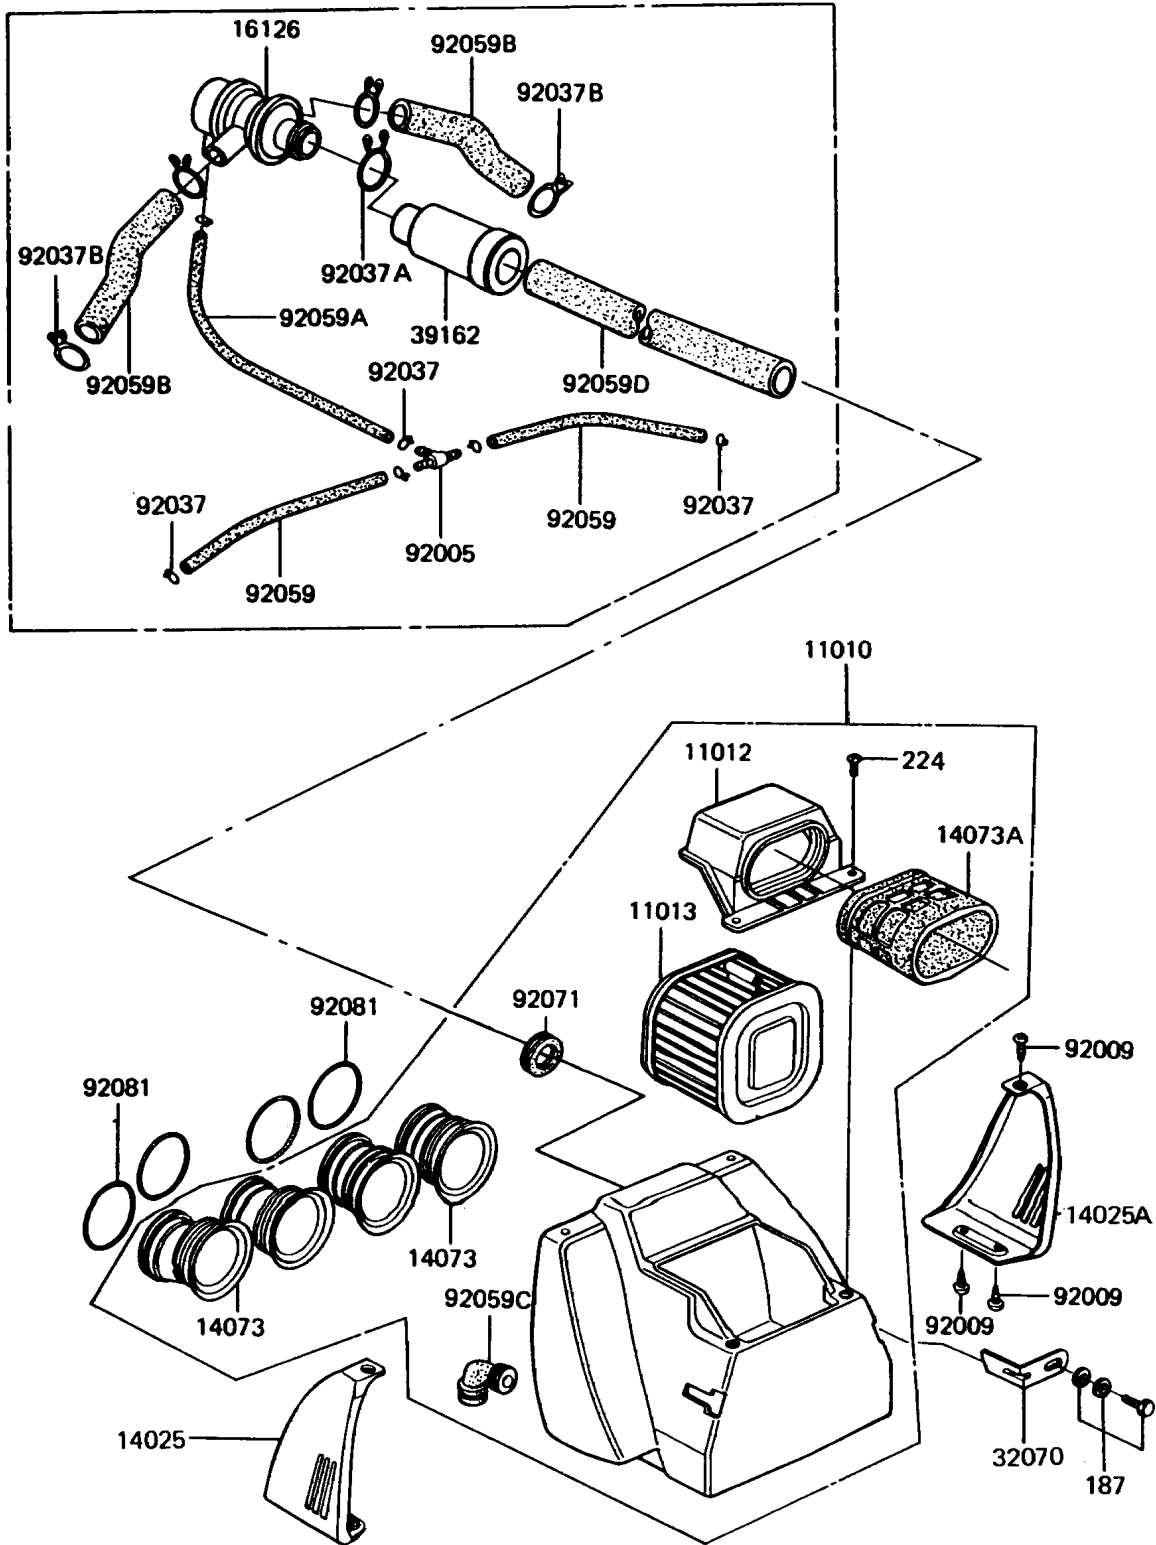

1992 Police 1000 PARTS DIAGRAM

Air Cleaner

E1130-0079

1992 Police 1000 PARTS LIST

Air Cleaner

ITEM NAME	PART NUMBER	QUANTITY
FILTER-ASSY-AIR (Ref # 11010)	11010-1142	1
CAP,AIR FILTER (Ref # 11012)	11012-1167	1
ELEMENT-AIR FILTER (Ref # 11013)	11013-1037	1
COVER,AIR FILTER,LH (Ref # 14025)	14025-1263	1
COVER,AIR FILTER,RH (Ref # 14025A)	14025-1264	1
DUCT,AIR FILTER,OUTLET (Ref # 14073)	14073-1048	4
DUCT,AIR FILTER,INTAKE (Ref # 14073A)	14073-1049	1
VALVE,AIR SWITCH (Ref # 16126)	16126-1014	1
BRACKET,AIR FILTER (Ref # 32070)	32070-038	2
SILENCER-INTAKE (Ref # 39162)	39162-1003	1
FITTING,TUBE,T-TYPE (Ref # 92005)	92005-1017	1
SCREW,TAPPING,5X12 (Ref # 92009)	92009-1319	6
CLAMP,TUBE (Ref # 92037)	92037-072	6
CLAMP,TUBE (Ref # 92037A)	92037-1076	1
CLAMP,TUBE (Ref # 92037B)	92037-213	4
TUBE,4X9X155 (Ref # 92059)	92059-1033	2
TUBE,4X9X370 (Ref # 92059A)	92059-1132	1
TUBE,14X20X89 (Ref # 92059B)	92059-1155	2
TUBE,AIR FILTER (Ref # 92059C)	92059-1156	1
TUBE,14X20X325 (Ref # 92059D)	92059-1161	1
GROMMET,AIR FILTER (Ref # 92071)	92071-1042	1
SPRING,COIL,BLACK (Ref # 92081)	92081-1457	4
BOLT-UPSET-WSP (Ref # 187)	187B0612	2
SCREW-PAN-WP-CROS (Ref # 224)	224B0612	2