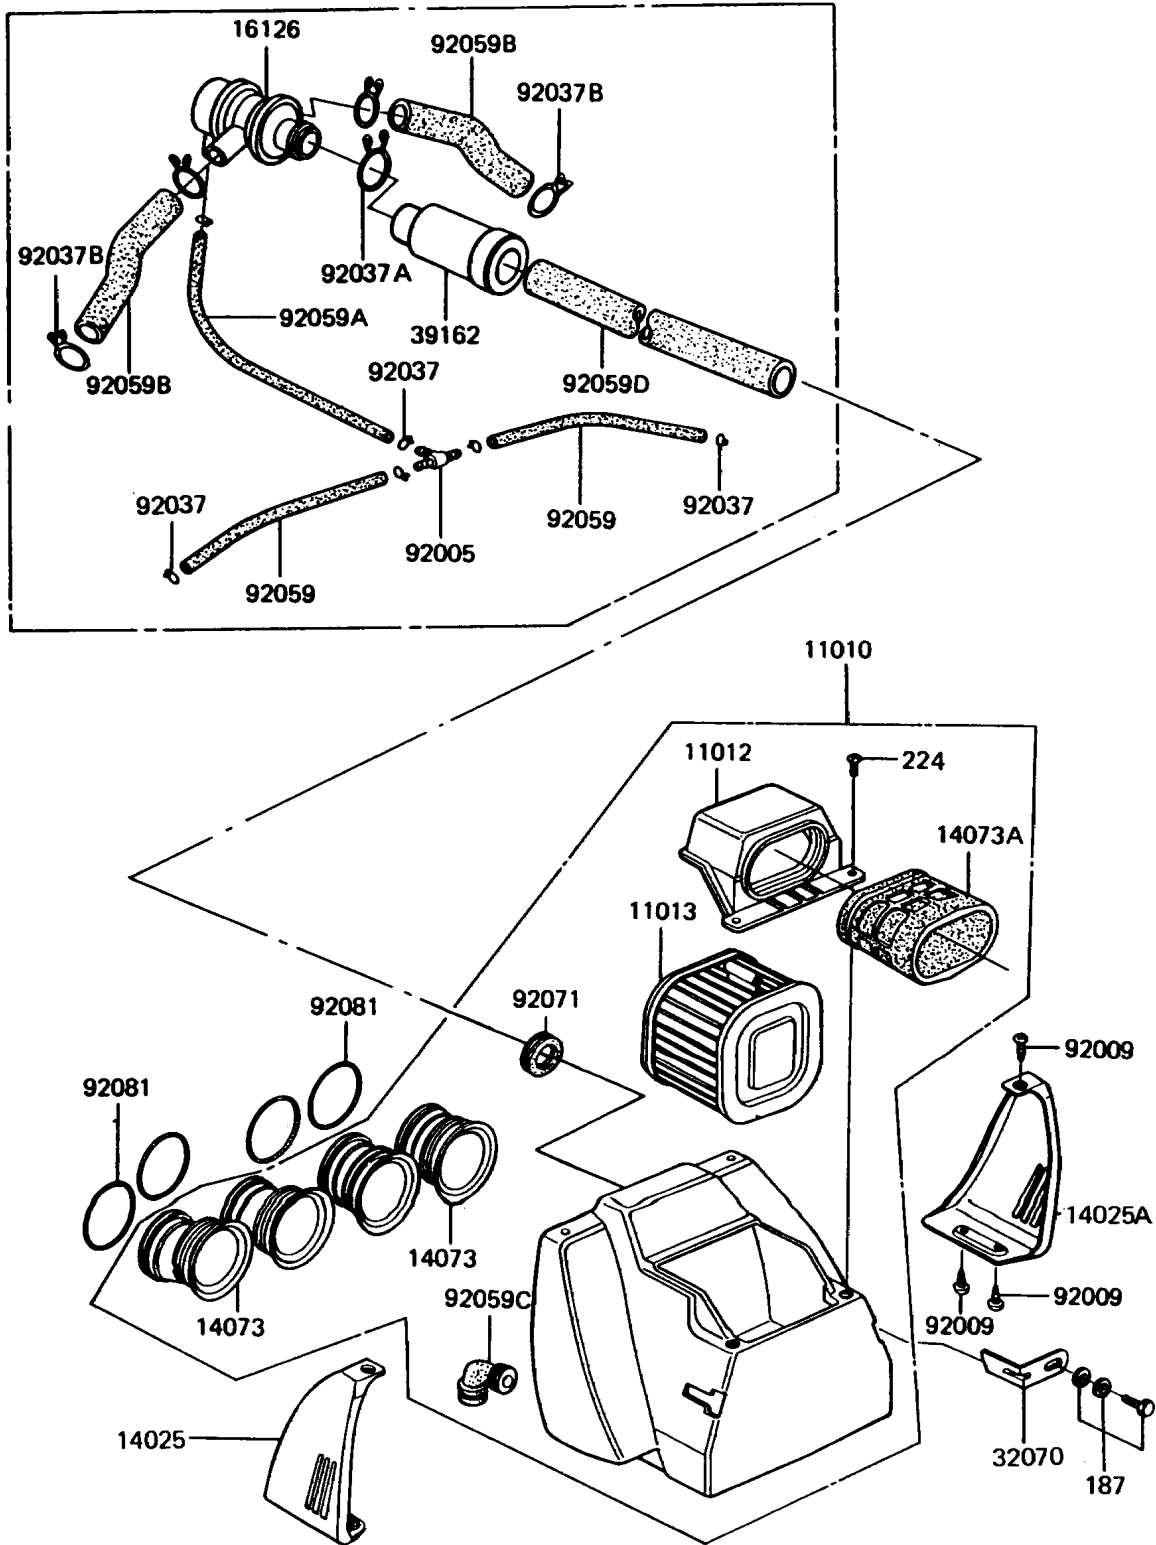

1993 Police 1000 PARTS DIAGRAM

Air Cleaner

E1130-0079

1993 Police 1000 PARTS LIST

Air Cleaner

ITEM NAME	PART NUMBER	QUANTITY
FILTER-ASSY-AIR (Ref # 11010)	11010-1142	1
CAP,AIR FILTER (Ref # 11012)	11012-1167	1
ELEMENT-AIR FILTER (Ref # 11013)	11013-1037	1
COVER,AIR FILTER,LH (Ref # 14025)	14025-1263	1
COVER,AIR FILTER,RH (Ref # 14025A)	14025-1264	1
DUCT,AIR FILTER,OUTLET (Ref # 14073)	14073-1048	4
DUCT,AIR FILTER,INTAKE (Ref # 14073A)	14073-1049	1
VALVE,AIR SWITCH (Ref # 16126)	16126-1014	1
BRACKET,AIR FILTER (Ref # 32070)	32070-038	2
SILENCER-INTAKE (Ref # 39162)	39162-1003	1
FITTING,TUBE,T-TYPE (Ref # 92005)	92005-1017	1
SCREW,TAPPING,5X12 (Ref # 92009)	92009-1319	6
CLAMP,TUBE (Ref # 92037)	92037-072	6
CLAMP,TUBE (Ref # 92037A)	92037-1076	1
CLAMP,TUBE (Ref # 92037B)	92037-213	4
TUBE,4X9X155 (Ref # 92059)	92059-1033	2
TUBE,4X9X370 (Ref # 92059A)	92059-1132	1
TUBE,14X20X89 (Ref # 92059B)	92059-1155	2
TUBE,AIR FILTER (Ref # 92059C)	92059-1156	1
TUBE,14X20X325 (Ref # 92059D)	92059-1161	1
GROMMET,AIR FILTER (Ref # 92071)	92071-1042	1
SPRING,COIL,BLACK (Ref # 92081)	92081-1457	4
BOLT-UPSET-WSP (Ref # 187)	187B0612	2
SCREW-PAN-WP-CROS (Ref # 224)	224B0612	2