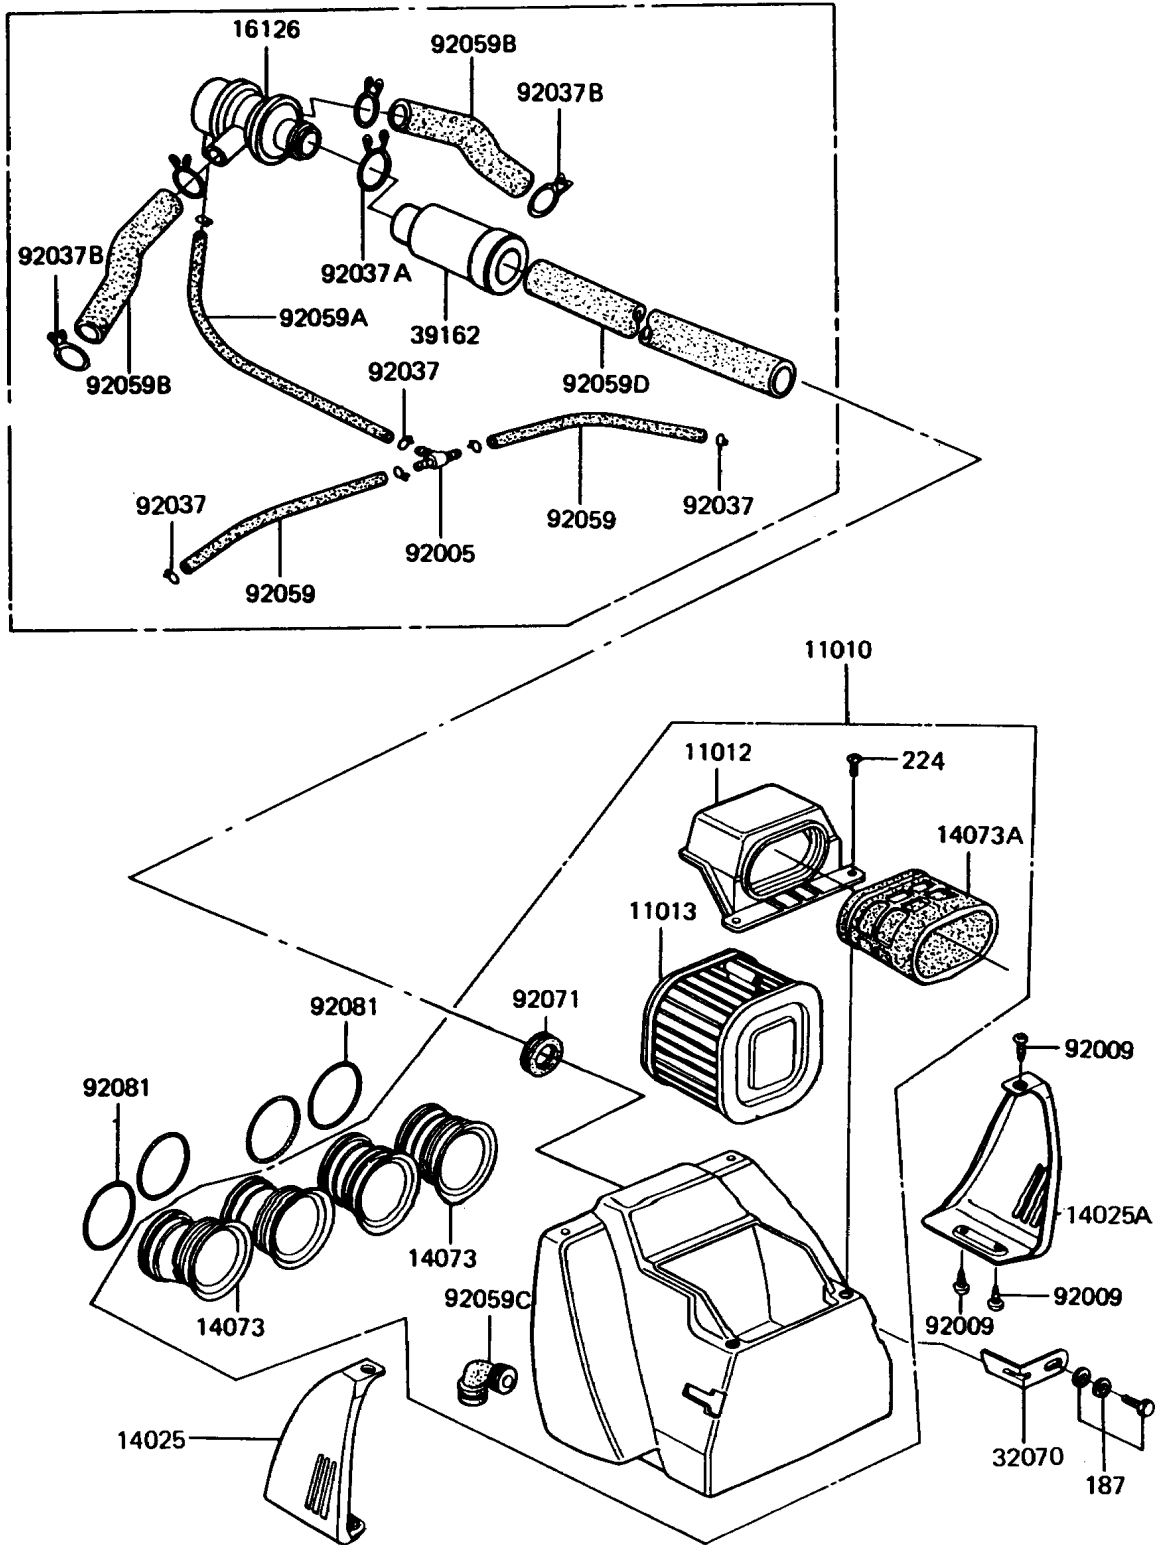

1994 Police 1000 PARTS DIAGRAM

Air Cleaner

E1130-0079

1994 Police 1000 PARTS LIST

Air Cleaner

ITEM NAME	PART NUMBER	QUANTITY
FILTER-ASSY-AIR (Ref # 11010)	11010-1142	1
CAP,AIR FILTER (Ref # 11012)	11012-1167	1
ELEMENT-AIR FILTER (Ref # 11013)	11013-1037	1
COVER,AIR FILTER,LH (Ref # 14025)	14025-1263	1
COVER,AIR FILTER,RH (Ref # 14025A)	14025-1264	1
DUCT,AIR FILTER,OUTLET (Ref # 14073)	14073-1048	4
DUCT,AIR FILTER,INTAKE (Ref # 14073A)	14073-1049	1
VALVE,AIR SWITCH (Ref # 16126)	16126-1014	1
BRACKET,AIR FILTER (Ref # 32070)	32070-038	2
SILENCER-INTAKE (Ref # 39162)	39162-1003	1
FITTING,TUBE,T-TYPE (Ref # 92005)	92005-1017	1
SCREW,TAPPING,5X12 (Ref # 92009)	92009-1319	6
CLAMP,TUBE (Ref # 92037)	92037-072	6
CLAMP,TUBE (Ref # 92037A)	92037-1076	1
CLAMP,TUBE (Ref # 92037B)	92037-213	4
TUBE,4X9X155 (Ref # 92059)	92059-1033	2
TUBE,4X9X370 (Ref # 92059A)	92059-1132	1
TUBE,14X20X89 (Ref # 92059B)	92059-1155	2
TUBE,AIR FILTER (Ref # 92059C)	92059-1156	1
TUBE,14X20X325 (Ref # 92059D)	92059-1161	1
GROMMET,AIR FILTER (Ref # 92071)	92071-1042	1
SPRING,COIL,BLACK (Ref # 92081)	92081-1457	4
BOLT-UPSET-WSP (Ref # 187)	187B0612	2
SCREW-PAN-WP-CROS (Ref # 224)	224B0612	2