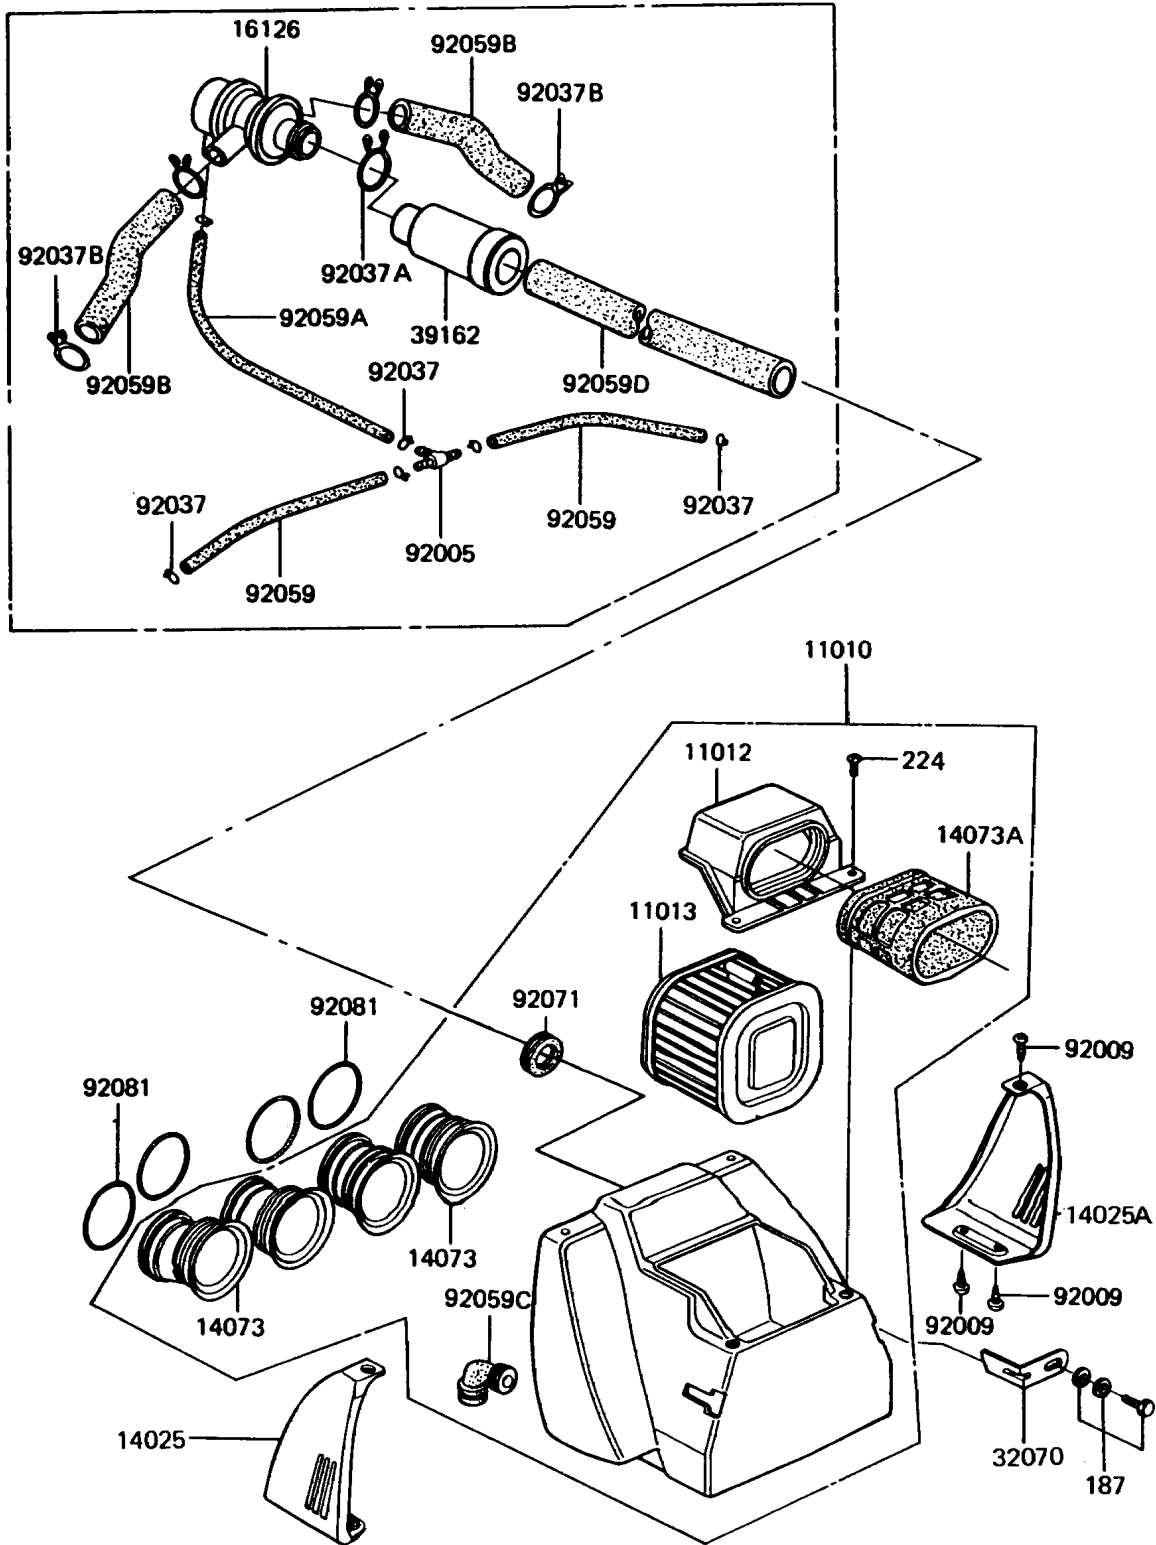

# 1995 Police 1000 PARTS DIAGRAM

Air Cleaner

E1130-0079

# 1995 Police 1000 PARTS LIST

## Air Cleaner

ITEM NAME	PART NUMBER	QUANTITY
FILTER-ASSY-AIR (Ref # 11010)	11010-1142	1
CAP,AIR FILTER (Ref # 11012)	11012-1167	1
ELEMENT-AIR FILTER (Ref # 11013)	11013-1037	1
COVER,AIR FILTER,LH (Ref # 14025)	14025-1263	1
COVER,AIR FILTER,RH (Ref # 14025A)	14025-1264	1
DUCT,AIR FILTER,OUTLET (Ref # 14073)	14073-1048	4
DUCT,AIR FILTER,INTAKE (Ref # 14073A)	14073-1049	1
VALVE,AIR SWITCH (Ref # 16126)	16126-1014	1
BRACKET,AIR FILTER (Ref # 32070)	32070-038	2
SILENCER-INTAKE (Ref # 39162)	39162-1003	1
FITTING,TUBE,T-TYPE (Ref # 92005)	92005-1017	1
SCREW,TAPPING,5X12 (Ref # 92009)	92009-1319	6
CLAMP,TUBE (Ref # 92037)	92037-072	6
CLAMP,TUBE (Ref # 92037A)	92037-1076	1
CLAMP,TUBE (Ref # 92037B)	92037-213	4
TUBE,4X9X155 (Ref # 92059)	92059-1033	2
TUBE,4X9X370 (Ref # 92059A)	92059-1132	1
TUBE,14X20X89 (Ref # 92059B)	92059-1155	2
TUBE,AIR FILTER (Ref # 92059C)	92059-1156	1
TUBE,14X20X325 (Ref # 92059D)	92059-1161	1
GROMMET,AIR FILTER (Ref # 92071)	92071-1042	1
SPRING,COIL,BLACK (Ref # 92081)	92081-1457	4
BOLT-UPSET-WSP (Ref # 187)	187B0612	2
SCREW-PAN-WP-CROS (Ref # 224)	224B0612	2