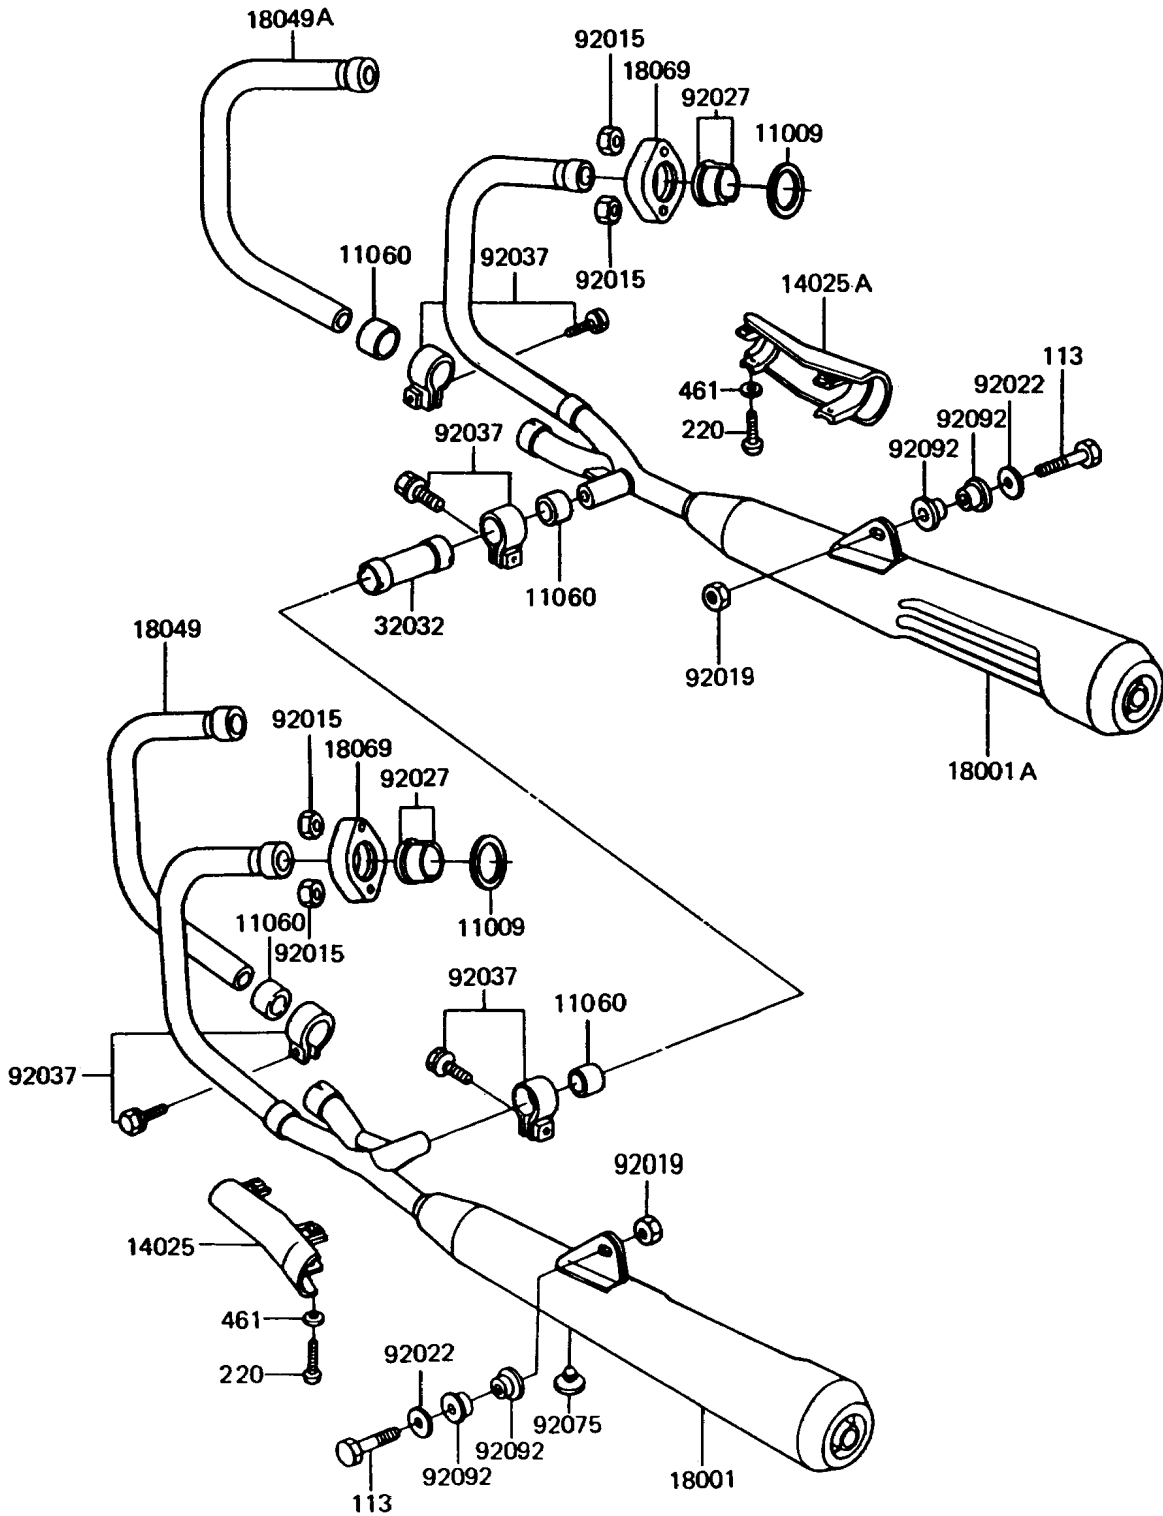

1992 Police 1000 PARTS DIAGRAM

Muffler(s)

E1140-0102

1992 Police 1000 PARTS LIST

Muffler(s)

ITEM NAME	PART NUMBER	QUANTITY
GASKET,EXHAUST PIPE HOLDER (Ref # 11009)	11009-1906	4
GASKET,MANIFOLD EXHAUST (Ref # 11060)	11060-1068	4
COVER,MUFFLER,LH (Ref # 14025)	14025-1355	1
COVER,MUFFLER,RH (Ref # 14025A)	14025-1356	1
MUFFLER,LH (Ref # 18001)	18001-1595	1
MUFFLER,RH (Ref # 18001A)	18001-1596	1
PIPE-EXHAUST,#2 (Ref # 18049)	18049-1188	1
PIPE-EXHAUST,#3 (Ref # 18049A)	18049-1189	1
HOLDER-EXHAUST PIPE (Ref # 18069)	18069-1015	4
PIPE,MUFFLER CONNECTING (Ref # 32032)	32032-1676	1
NUT,8MM (Ref # 92015)	92015-1398	8
NUT,LOCK,10MM (Ref # 92019)	92019-021	2
WASHER (Ref # 92022)	92022-289	2
COLLAR,EXHAUST PIPE (Ref # 92027)	92027-1300	8
CLAMP,MUFFLER (Ref # 92037)	92037-1258	4
DAMPER (Ref # 92075)	92075-015	1
BUSHING-RUBBER,MUFFLER FITTING (Ref # 92092)	92092-010	4
BOLT-SMALL-FINE,10X55 (Ref # 113)	113N1055	2
SCREW-PAN-CROS (Ref # 220)	220X0645	4
WASHER-SPRING,6MM (Ref # 461)	461F0600	4