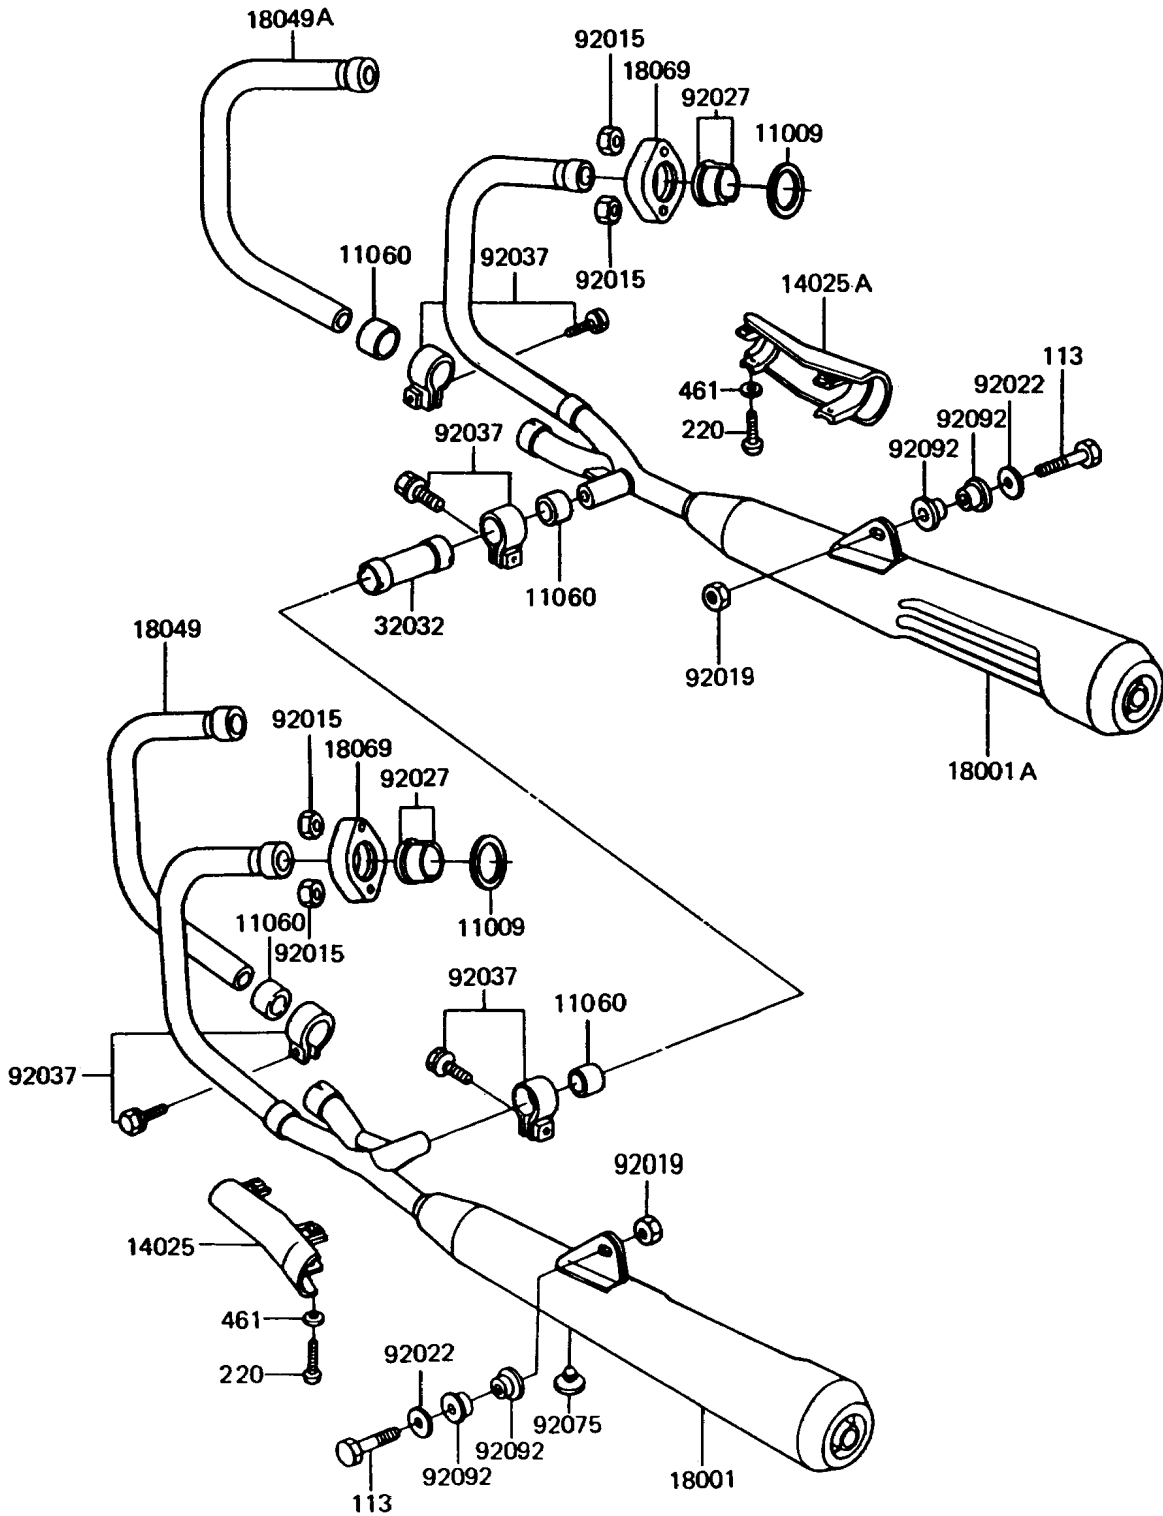

1994 Police 1000 PARTS DIAGRAM

Muffler(s)

E1140-0102

1994 Police 1000 PARTS LIST

Muffler(s)

ITEM NAME	PART NUMBER	QUANTITY
GASKET,EXHAUST PIPE HOLDER (Ref # 11009)	11009-1906	4
GASKET,MANIFOLD EXHAUST (Ref # 11060)	11060-1068	4
COVER,MUFFLER,LH (Ref # 14025)	14025-1355	1
COVER,MUFFLER,RH (Ref # 14025A)	14025-1356	1
MUFFLER,LH (Ref # 18001)	18001-1595	1
MUFFLER,RH (Ref # 18001A)	18001-1596	1
PIPE-EXHAUST,#2 (Ref # 18049)	18049-1188	1
PIPE-EXHAUST,#3 (Ref # 18049A)	18049-1189	1
HOLDER-EXHAUST PIPE (Ref # 18069)	18069-1015	4
PIPE,MUFFLER CONNECTING (Ref # 32032)	32032-1676	1
NUT,8MM (Ref # 92015)	92015-1398	8
NUT,LOCK,10MM (Ref # 92019)	92019-021	2
WASHER (Ref # 92022)	92022-289	2
COLLAR,EXHAUST PIPE (Ref # 92027)	92027-1300	8
CLAMP,MUFFLER (Ref # 92037)	92037-1258	4
DAMPER (Ref # 92075)	92075-015	1
BUSHING-RUBBER,MUFFLER FITTING (Ref # 92092)	92092-010	4
BOLT-SMALL-FINE,10X55 (Ref # 113)	113N1055	2
SCREW-PAN-CROS (Ref # 220)	220X0645	4
WASHER-SPRING,6MM (Ref # 461)	461F0600	4