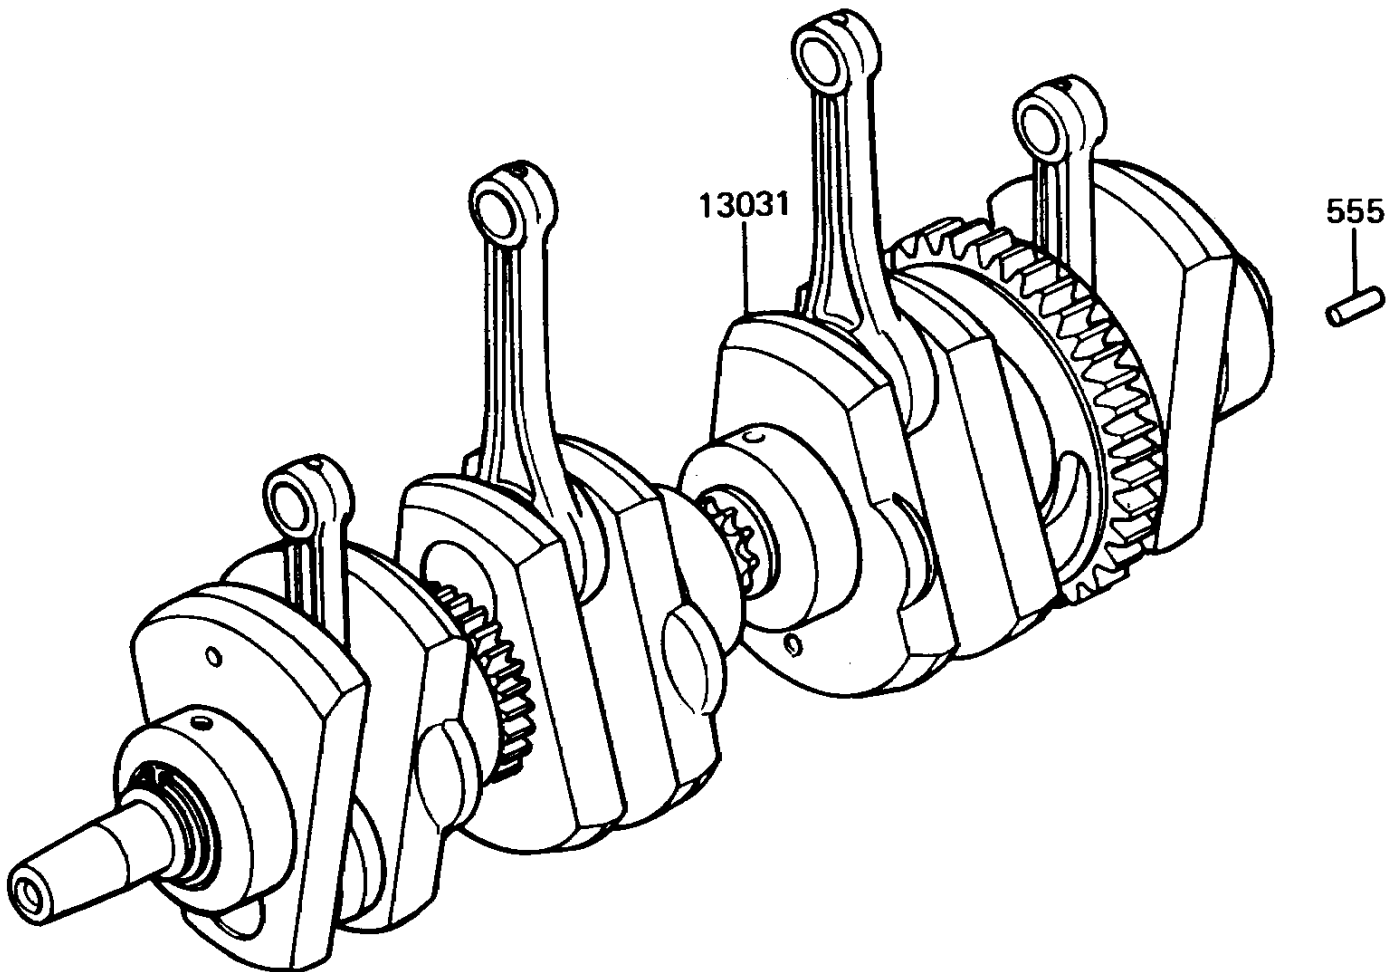

1992 Police 1000 PARTS DIAGRAM

Crankshaft

E1321-0008

1992 Police 1000 PARTS LIST

Crankshaft

ITEM NAME	PART NUMBER	QUANTITY
CRANKSHAFT-COMP (Ref # 13031)	13031-1046	1
PIN-SPRING,4X8 (Ref # 555)	555A0408	1