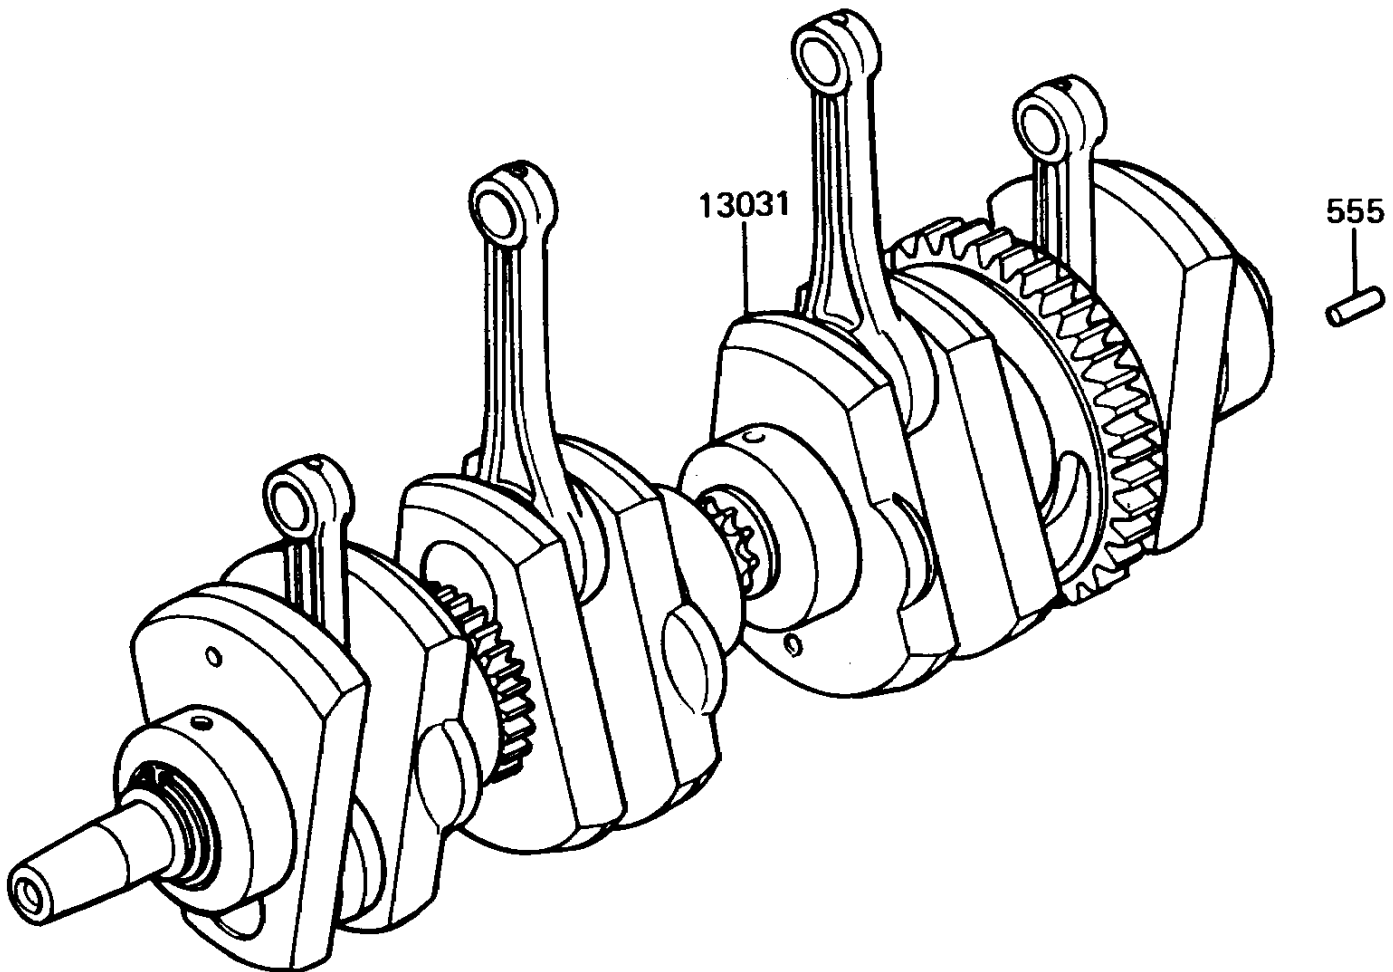

# 1992 Police 1000 PARTS DIAGRAM

Crankshaft

E1321-0008

# 1992 Police 1000 PARTS LIST

## Crankshaft

ITEM NAME	PART NUMBER	QUANTITY
CRANKSHAFT-COMP (Ref # 13031)	13031-1046	1
PIN-SPRING,4X8 (Ref # 555)	555A0408	1