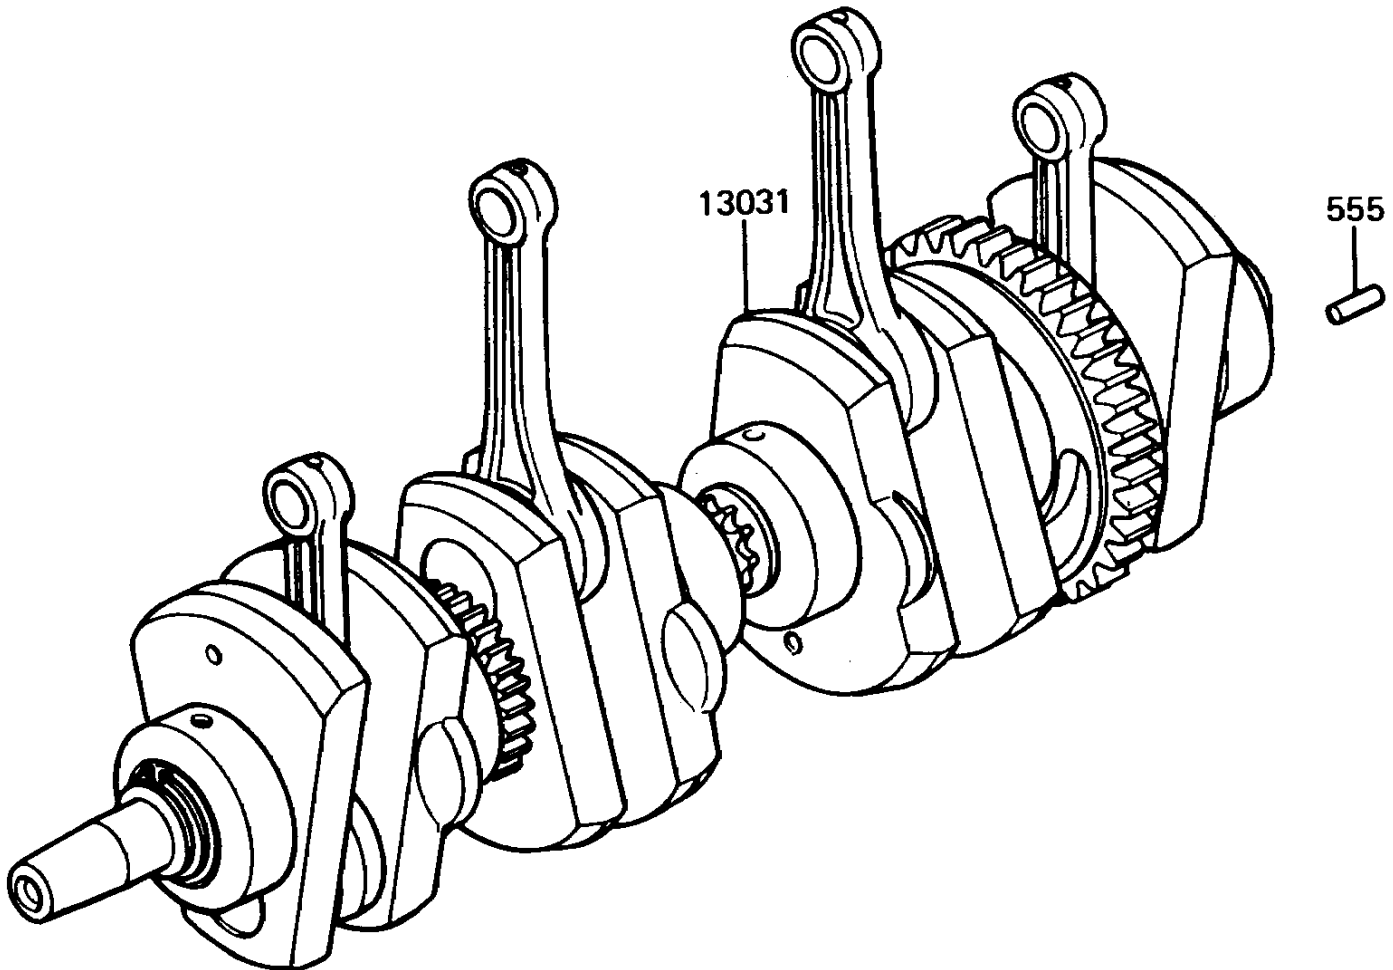

1993 Police 1000 PARTS DIAGRAM

Crankshaft

E1321-0008

1993 Police 1000 PARTS LIST

Crankshaft

ITEM NAME	PART NUMBER	QUANTITY
CRANKSHAFT-COMP (Ref # 13031)	13031-1046	1
PIN-SPRING,4X8 (Ref # 555)	555A0408	1