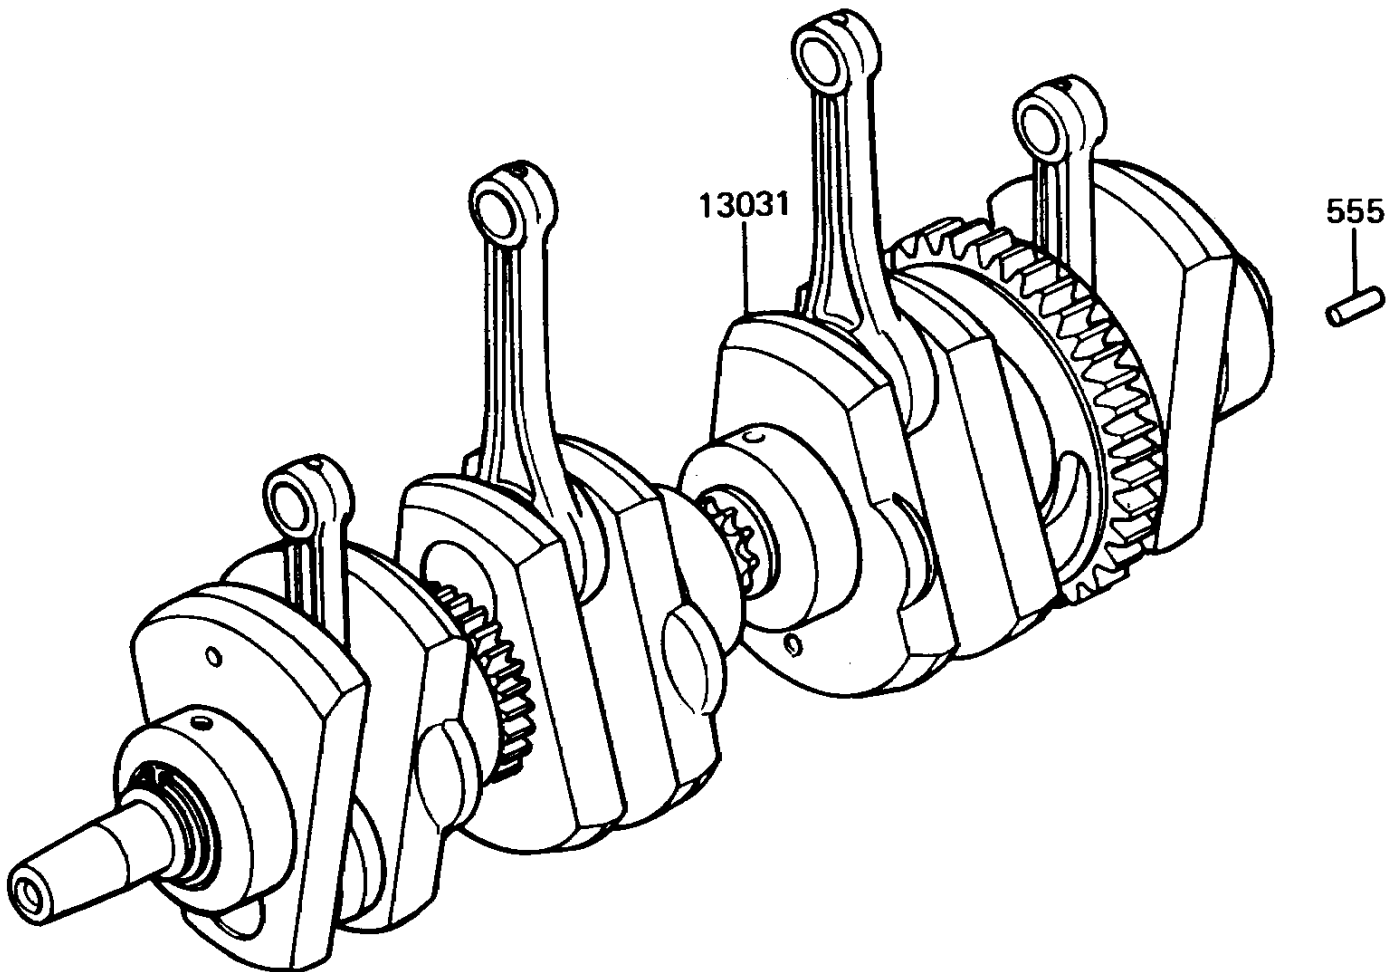

1994 Police 1000 PARTS DIAGRAM

Crankshaft

E1321-0008

1994 Police 1000 PARTS LIST

Crankshaft

ITEM NAME	PART NUMBER	QUANTITY
CRANKSHAFT-COMP (Ref # 13031)	13031-1046	1
PIN-SPRING,4X8 (Ref # 555)	555A0408	1