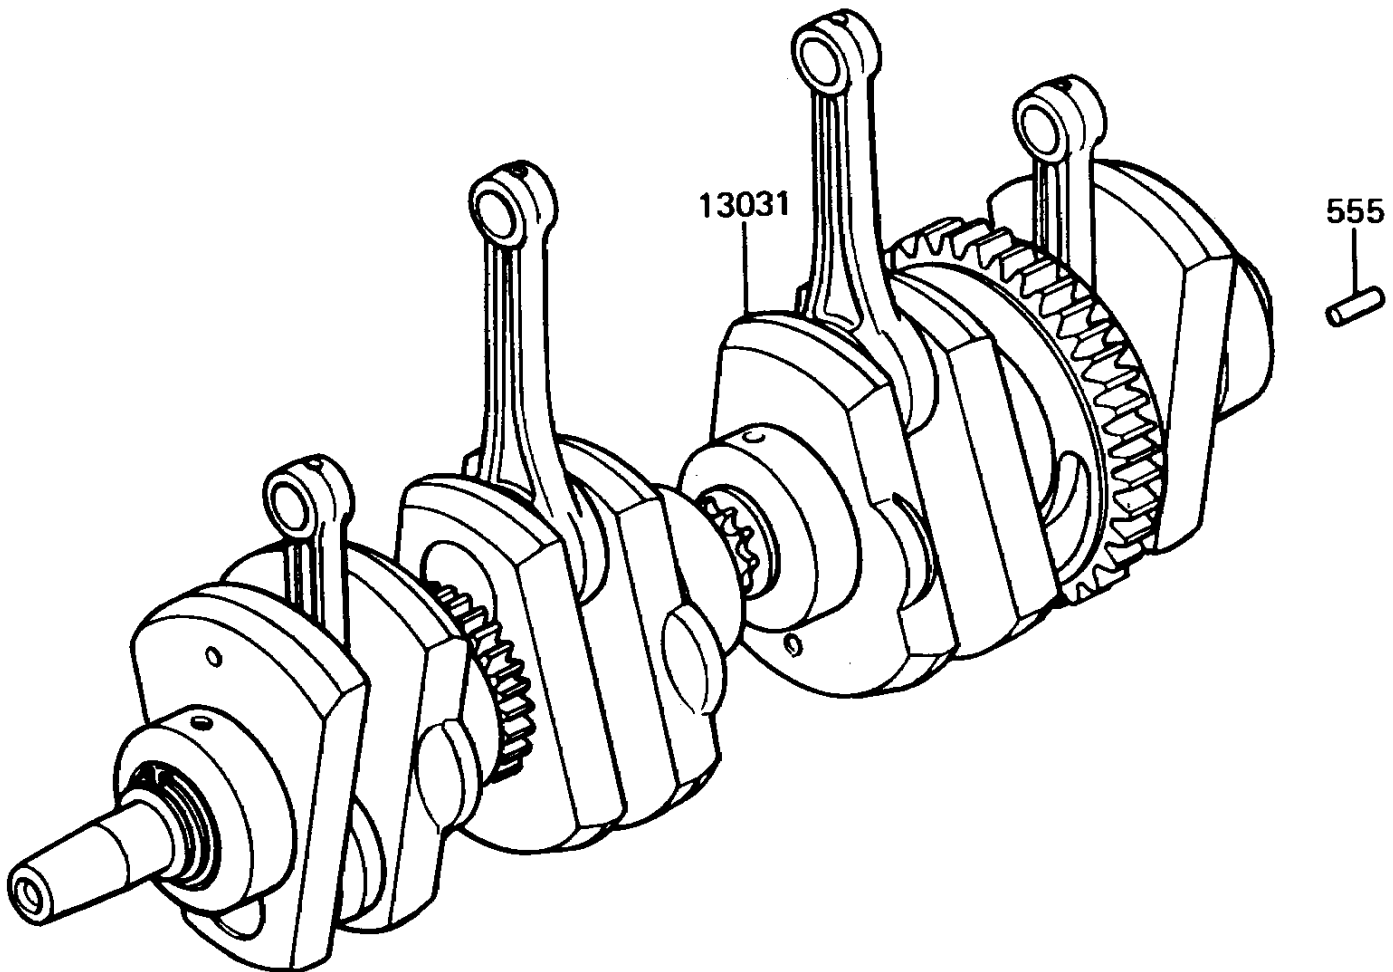

# 1995 Police 1000 PARTS DIAGRAM

Crankshaft

E1321-0008

# 1995 Police 1000 PARTS LIST

## Crankshaft

ITEM NAME	PART NUMBER	QUANTITY
CRANKSHAFT-COMP (Ref # 13031)	13031-1046	1
PIN-SPRING,4X8 (Ref # 555)	555A0408	1