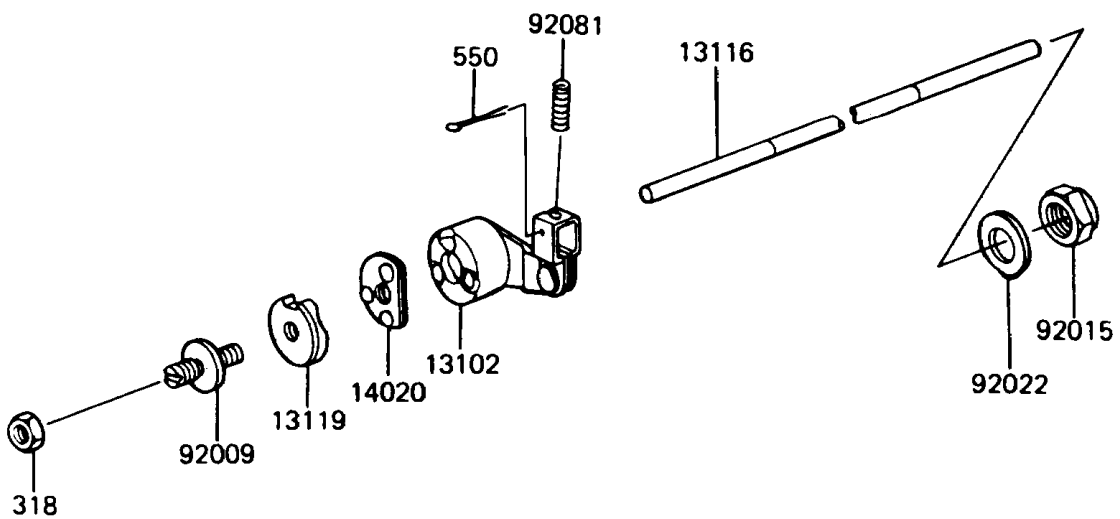

1993 Police 1000 PARTS DIAGRAM

Clutch

E1350-0047

1993 Police 1000 PARTS LIST

Clutch

ITEM NAME	PART NUMBER	QUANTITY
HUB-CLUTCH (Ref # 13087)	13087-1015	1
PLATE-FRICTION (Ref # 13088)	13088-1013	9
PLATE-CLUTCH,T=2.3 (Ref # 13089)	13089-1004	8
HOLDER,CLUTCH PUSH ROD (Ref # 13091)	13091-1085	1
HOUSING-COMP-CLUTCH (Ref # 13095)	13095-1037	1
RELEASE-COMP-CLUTCH (Ref # 13102)	13102-1012	1
ROD-PUSH,CLUTCH (Ref # 13116)	13116-1148	1
CAM-RELEASE,CLUTCH (Ref # 13119)	13119-1003	1
PLATE-CLUTCH OPERATING (Ref # 13187)	13187-1006	1
RETAINER,CLUTCH RELEASE (Ref # 14020)	14020-1091	1
BOLT,FLANGED,6X18 (Ref # 92001)	92001-1066	5
SCREW,8MM (Ref # 92009)	92009-1009	1
NUT,20MM (Ref # 92015)	92015-1555	1
WASHER,20.3X36X2.3 (Ref # 92022)	92022-1116	1
WASHER,CLUTCH THRUST (Ref # 92022A)	92022-1221	2
WASHER,25.3X36X2.5 (Ref # 92022B)	92022-1223	1
COLLAR,25X57X16.1 (Ref # 92027)	92027-1284	1
BEARING-BALL,6001C3ML01 (Ref # 92045)	92045-1235	1
SPRING,CLUTCH RELEASE (Ref # 92081)	92081-069	1
SPRING,CLUTCH (Ref # 92081A)	92081-1033	5
NUT-HEX-SMALL,8MM (Ref # 318)	318B0800	1
PIN-COTTER,1.6X15 (Ref # 550)	550D1615	1