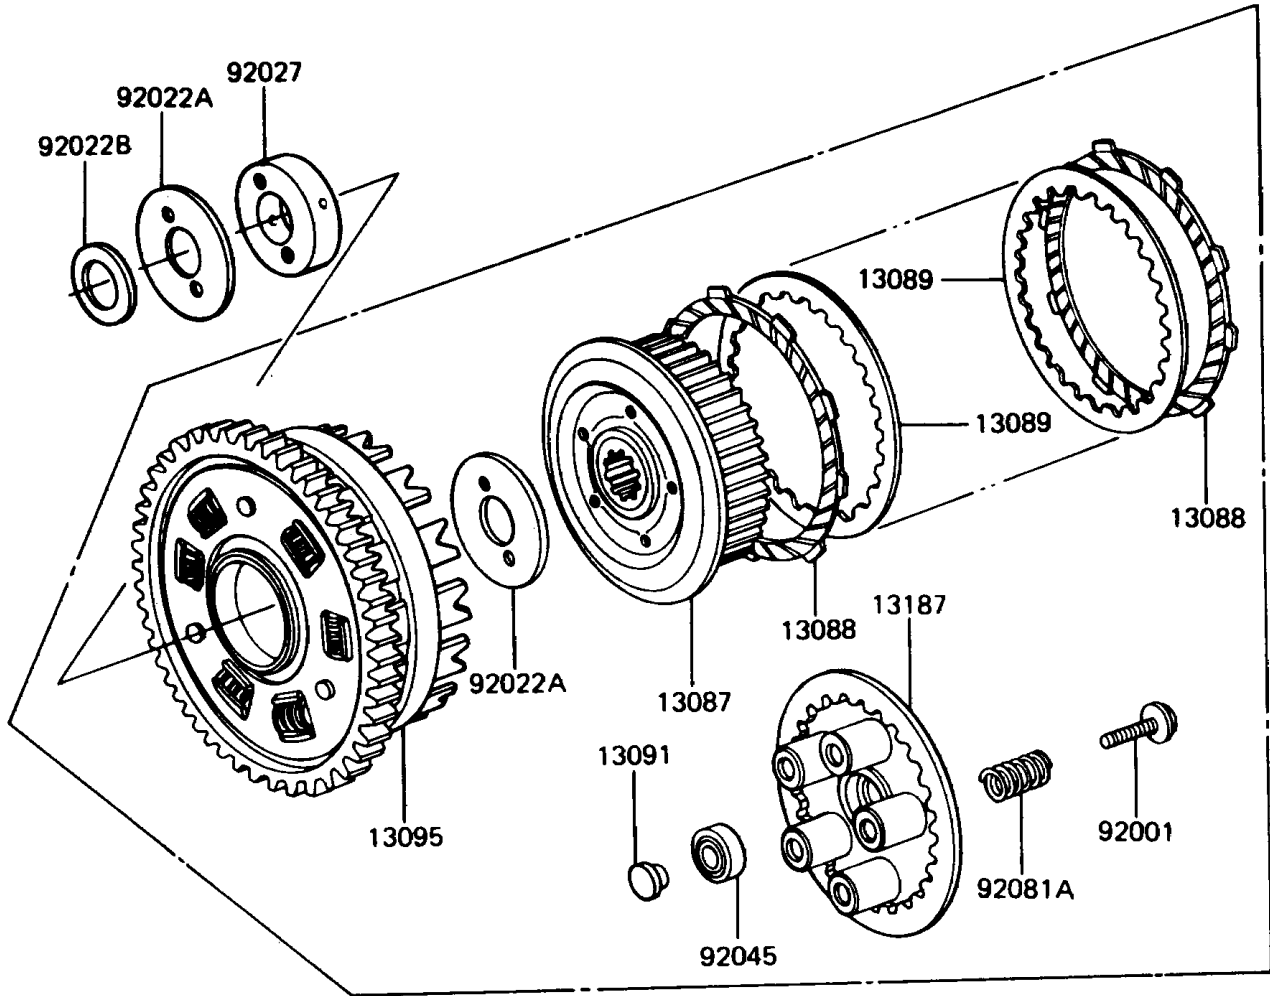

1993 Police 1000 PARTS DIAGRAM

Clutch

E1350-0047

1993 Police 1000 PARTS LIST

Clutch

ITEM NAME	PART NUMBER	QUANTITY
HUB-CLUTCH (Ref # 13087)	13087-1015	1
PLATE-FRICTION (Ref # 13088)	13088-1013	9
PLATE-CLUTCH,T=2.3 (Ref # 13089)	13089-1004	8
HOLDER,CLUTCH PUSH ROD (Ref # 13091)	13091-1085	1
HOUSING-COMP-CLUTCH (Ref # 13095)	13095-1037	1
RELEASE-COMP-CLUTCH (Ref # 13102)	13102-1012	1
ROD-PUSH,CLUTCH (Ref # 13116)	13116-1148	1
CAM-RELEASE,CLUTCH (Ref # 13119)	13119-1003	1
PLATE-CLUTCH OPERATING (Ref # 13187)	13187-1006	1
RETAINER,CLUTCH RELEASE (Ref # 14020)	14020-1091	1
BOLT,FLANGED,6X18 (Ref # 92001)	92001-1066	5
SCREW,8MM (Ref # 92009)	92009-1009	1
NUT,20MM (Ref # 92015)	92015-1555	1
WASHER,20.3X36X2.3 (Ref # 92022)	92022-1116	1
WASHER,CLUTCH THRUST (Ref # 92022A)	92022-1221	2
WASHER,25.3X36X2.5 (Ref # 92022B)	92022-1223	1
COLLAR,25X57X16.1 (Ref # 92027)	92027-1284	1
BEARING-BALL,6001C3ML01 (Ref # 92045)	92045-1235	1
SPRING,CLUTCH RELEASE (Ref # 92081)	92081-069	1
SPRING,CLUTCH (Ref # 92081A)	92081-1033	5
NUT-HEX-SMALL,8MM (Ref # 318)	318B0800	1
PIN-COTTER,1.6X15 (Ref # 550)	550D1615	1