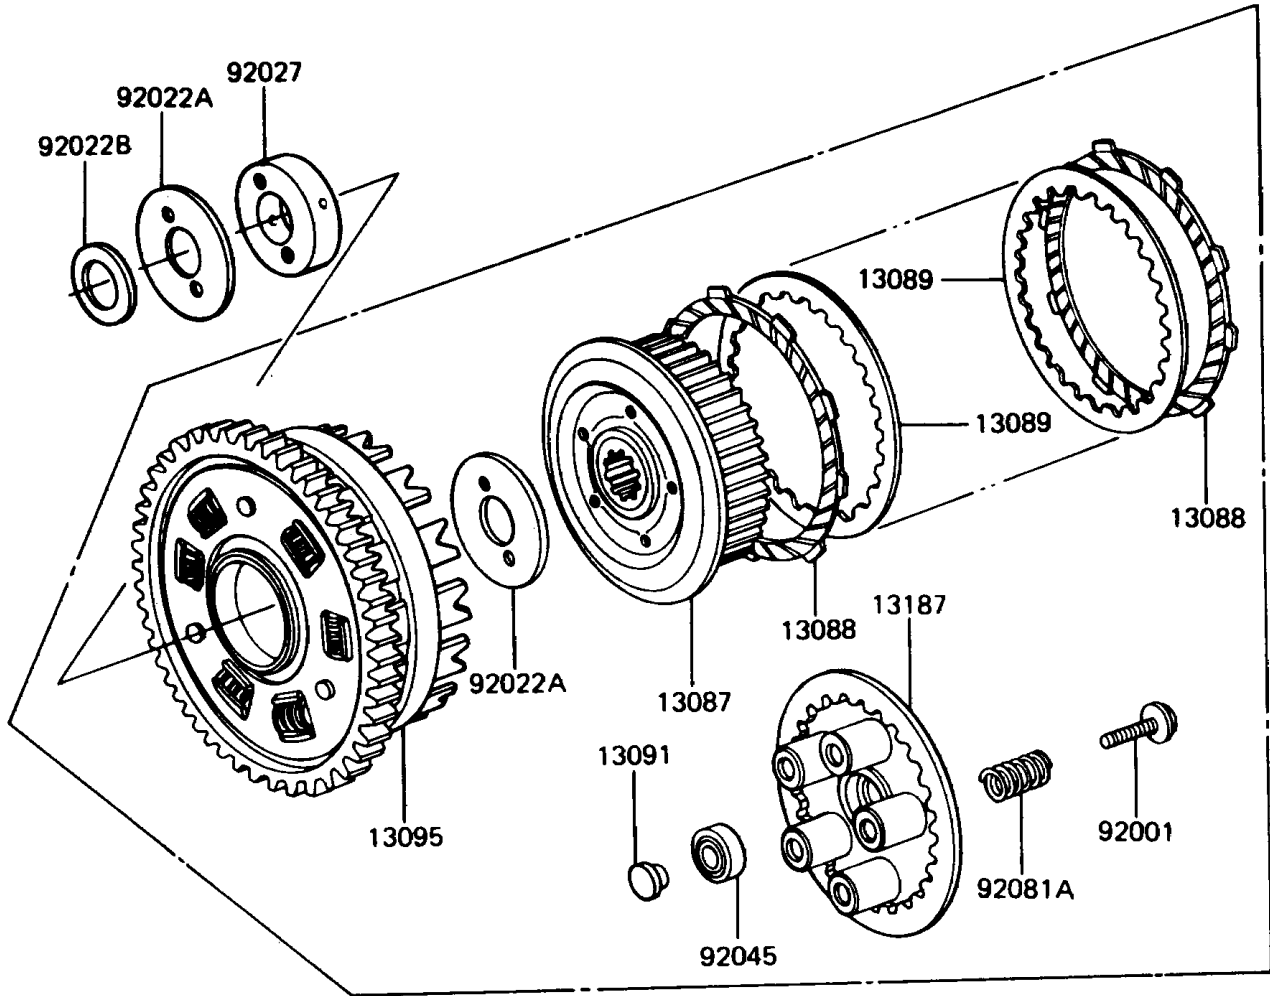

1994 Police 1000 PARTS DIAGRAM

Clutch

E1350-0047

1994 Police 1000 PARTS LIST

Clutch

ITEM NAME	PART NUMBER	QUANTITY
HUB-CLUTCH (Ref # 13087)	13087-1015	1
PLATE-FRICTION (Ref # 13088)	13088-1013	9
PLATE-CLUTCH,T=2.3 (Ref # 13089)	13089-1004	8
HOLDER,CLUTCH PUSH ROD (Ref # 13091)	13091-1085	1
HOUSING-COMP-CLUTCH (Ref # 13095)	13095-1037	1
RELEASE-COMP-CLUTCH (Ref # 13102)	13102-1012	1
ROD-PUSH,CLUTCH (Ref # 13116)	13116-1148	1
CAM-RELEASE,CLUTCH (Ref # 13119)	13119-1003	1
PLATE-CLUTCH OPERATING (Ref # 13187)	13187-1006	1
RETAINER,CLUTCH RELEASE (Ref # 14020)	14020-1091	1
BOLT,FLANGED,6X18 (Ref # 92001)	92001-1066	5
SCREW,8MM (Ref # 92009)	92009-1009	1
NUT,20MM (Ref # 92015)	92015-1555	1
WASHER,20.3X36X2.3 (Ref # 92022)	92022-1116	1
WASHER,CLUTCH THRUST (Ref # 92022A)	92022-1221	2
WASHER,25.3X36X2.5 (Ref # 92022B)	92022-1223	1
COLLAR,25X57X16.1 (Ref # 92027)	92027-1284	1
BEARING-BALL,6001C3ML01 (Ref # 92045)	92045-1235	1
SPRING,CLUTCH RELEASE (Ref # 92081)	92081-069	1
SPRING,CLUTCH (Ref # 92081A)	92081-1033	5
NUT-HEX-SMALL,8MM (Ref # 318)	318B0800	1
PIN-COTTER,1.6X15 (Ref # 550)	550D1615	1