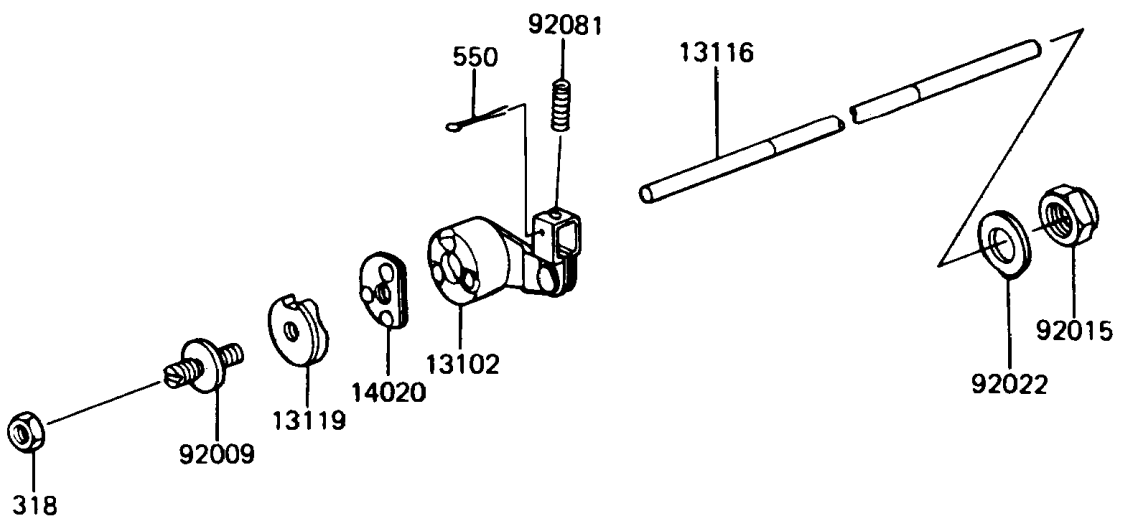

1994 Police 1000 PARTS DIAGRAM

Clutch

E1350-0047

1994 Police 1000 PARTS LIST

Clutch

ITEM NAME	PART NUMBER	QUANTITY
HUB-CLUTCH (Ref # 13087)	13087-1015	1
PLATE-FRICTION (Ref # 13088)	13088-1013	9
PLATE-CLUTCH,T=2.3 (Ref # 13089)	13089-1004	8
HOLDER,CLUTCH PUSH ROD (Ref # 13091)	13091-1085	1
HOUSING-COMP-CLUTCH (Ref # 13095)	13095-1037	1
RELEASE-COMP-CLUTCH (Ref # 13102)	13102-1012	1
ROD-PUSH,CLUTCH (Ref # 13116)	13116-1148	1
CAM-RELEASE,CLUTCH (Ref # 13119)	13119-1003	1
PLATE-CLUTCH OPERATING (Ref # 13187)	13187-1006	1
RETAINER,CLUTCH RELEASE (Ref # 14020)	14020-1091	1
BOLT,FLANGED,6X18 (Ref # 92001)	92001-1066	5
SCREW,8MM (Ref # 92009)	92009-1009	1
NUT,20MM (Ref # 92015)	92015-1555	1
WASHER,20.3X36X2.3 (Ref # 92022)	92022-1116	1
WASHER,CLUTCH THRUST (Ref # 92022A)	92022-1221	2
WASHER,25.3X36X2.5 (Ref # 92022B)	92022-1223	1
COLLAR,25X57X16.1 (Ref # 92027)	92027-1284	1
BEARING-BALL,6001C3ML01 (Ref # 92045)	92045-1235	1
SPRING,CLUTCH RELEASE (Ref # 92081)	92081-069	1
SPRING,CLUTCH (Ref # 92081A)	92081-1033	5
NUT-HEX-SMALL,8MM (Ref # 318)	318B0800	1
PIN-COTTER,1.6X15 (Ref # 550)	550D1615	1