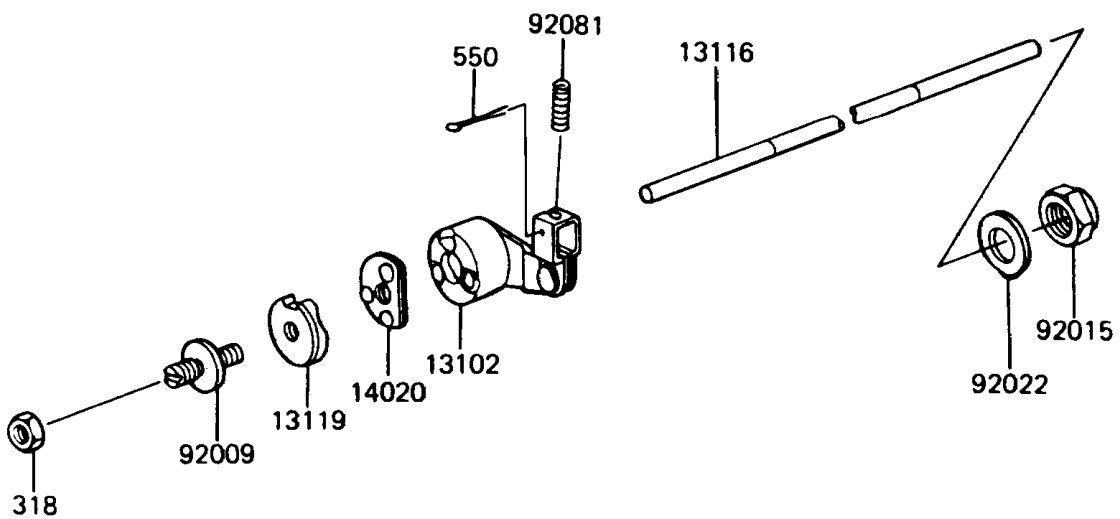

1995 Police 1000 PARTS DIAGRAM

Clutch

E1350-0047

1995 Police 1000 PARTS LIST

Clutch

ITEM NAME	PART NUMBER	QUANTITY
HUB-CLUTCH (Ref # 13087)	13087-1015	1
PLATE-FRICTION (Ref # 13088)	13088-1013	9
PLATE-CLUTCH,T=2.3 (Ref # 13089)	13089-1004	8
HOLDER,CLUTCH PUSH ROD (Ref # 13091)	13091-1085	1
HOUSING-COMP-CLUTCH (Ref # 13095)	13095-1037	1
RELEASE-COMP-CLUTCH (Ref # 13102)	13102-1012	1
ROD-PUSH,CLUTCH (Ref # 13116)	13116-1148	1
CAM-RELEASE,CLUTCH (Ref # 13119)	13119-1003	1
PLATE-CLUTCH OPERATING (Ref # 13187)	13187-1006	1
RETAINER,CLUTCH RELEASE (Ref # 14020)	14020-1091	1
BOLT,FLANGED,6X18 (Ref # 92001)	92001-1066	5
SCREW,8MM (Ref # 92009)	92009-1009	1
NUT,20MM (Ref # 92015)	92015-1555	1
WASHER,20.3X36X2.3 (Ref # 92022)	92022-1116	1
WASHER,CLUTCH THRUST (Ref # 92022A)	92022-1221	2
WASHER,25.3X36X2.5 (Ref # 92022B)	92022-1223	1
COLLAR,25X57X16.1 (Ref # 92027)	92027-1284	1
BEARING-BALL,6001C3ML01 (Ref # 92045)	92045-1235	1
SPRING,CLUTCH RELEASE (Ref # 92081)	92081-069	1
SPRING,CLUTCH (Ref # 92081A)	92081-1033	5
NUT-HEX-SMALL,8MM (Ref # 318)	318B0800	1
PIN-COTTER,1.6X15 (Ref # 550)	550D1615	1