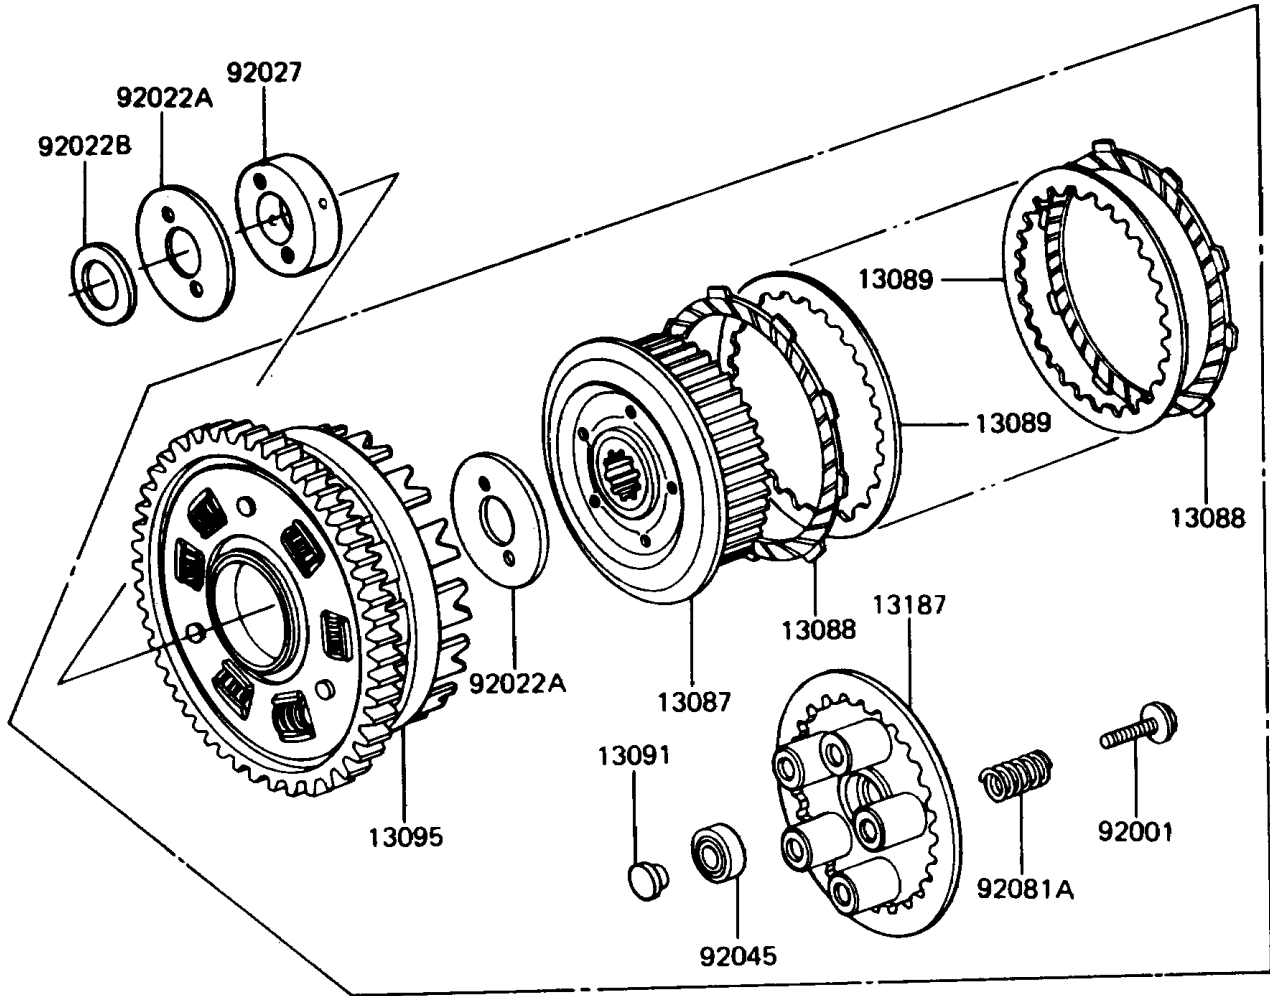

1995 Police 1000 PARTS DIAGRAM

Clutch

E1350-0047

1995 Police 1000 PARTS LIST

Clutch

ITEM NAME	PART NUMBER	QUANTITY
HUB-CLUTCH (Ref # 13087)	13087-1015	1
PLATE-FRICTION (Ref # 13088)	13088-1013	9
PLATE-CLUTCH,T=2.3 (Ref # 13089)	13089-1004	8
HOLDER,CLUTCH PUSH ROD (Ref # 13091)	13091-1085	1
HOUSING-COMP-CLUTCH (Ref # 13095)	13095-1037	1
RELEASE-COMP-CLUTCH (Ref # 13102)	13102-1012	1
ROD-PUSH,CLUTCH (Ref # 13116)	13116-1148	1
CAM-RELEASE,CLUTCH (Ref # 13119)	13119-1003	1
PLATE-CLUTCH OPERATING (Ref # 13187)	13187-1006	1
RETAINER,CLUTCH RELEASE (Ref # 14020)	14020-1091	1
BOLT,FLANGED,6X18 (Ref # 92001)	92001-1066	5
SCREW,8MM (Ref # 92009)	92009-1009	1
NUT,20MM (Ref # 92015)	92015-1555	1
WASHER,20.3X36X2.3 (Ref # 92022)	92022-1116	1
WASHER,CLUTCH THRUST (Ref # 92022A)	92022-1221	2
WASHER,25.3X36X2.5 (Ref # 92022B)	92022-1223	1
COLLAR,25X57X16.1 (Ref # 92027)	92027-1284	1
BEARING-BALL,6001C3ML01 (Ref # 92045)	92045-1235	1
SPRING,CLUTCH RELEASE (Ref # 92081)	92081-069	1
SPRING,CLUTCH (Ref # 92081A)	92081-1033	5
NUT-HEX-SMALL,8MM (Ref # 318)	318B0800	1
PIN-COTTER,1.6X15 (Ref # 550)	550D1615	1