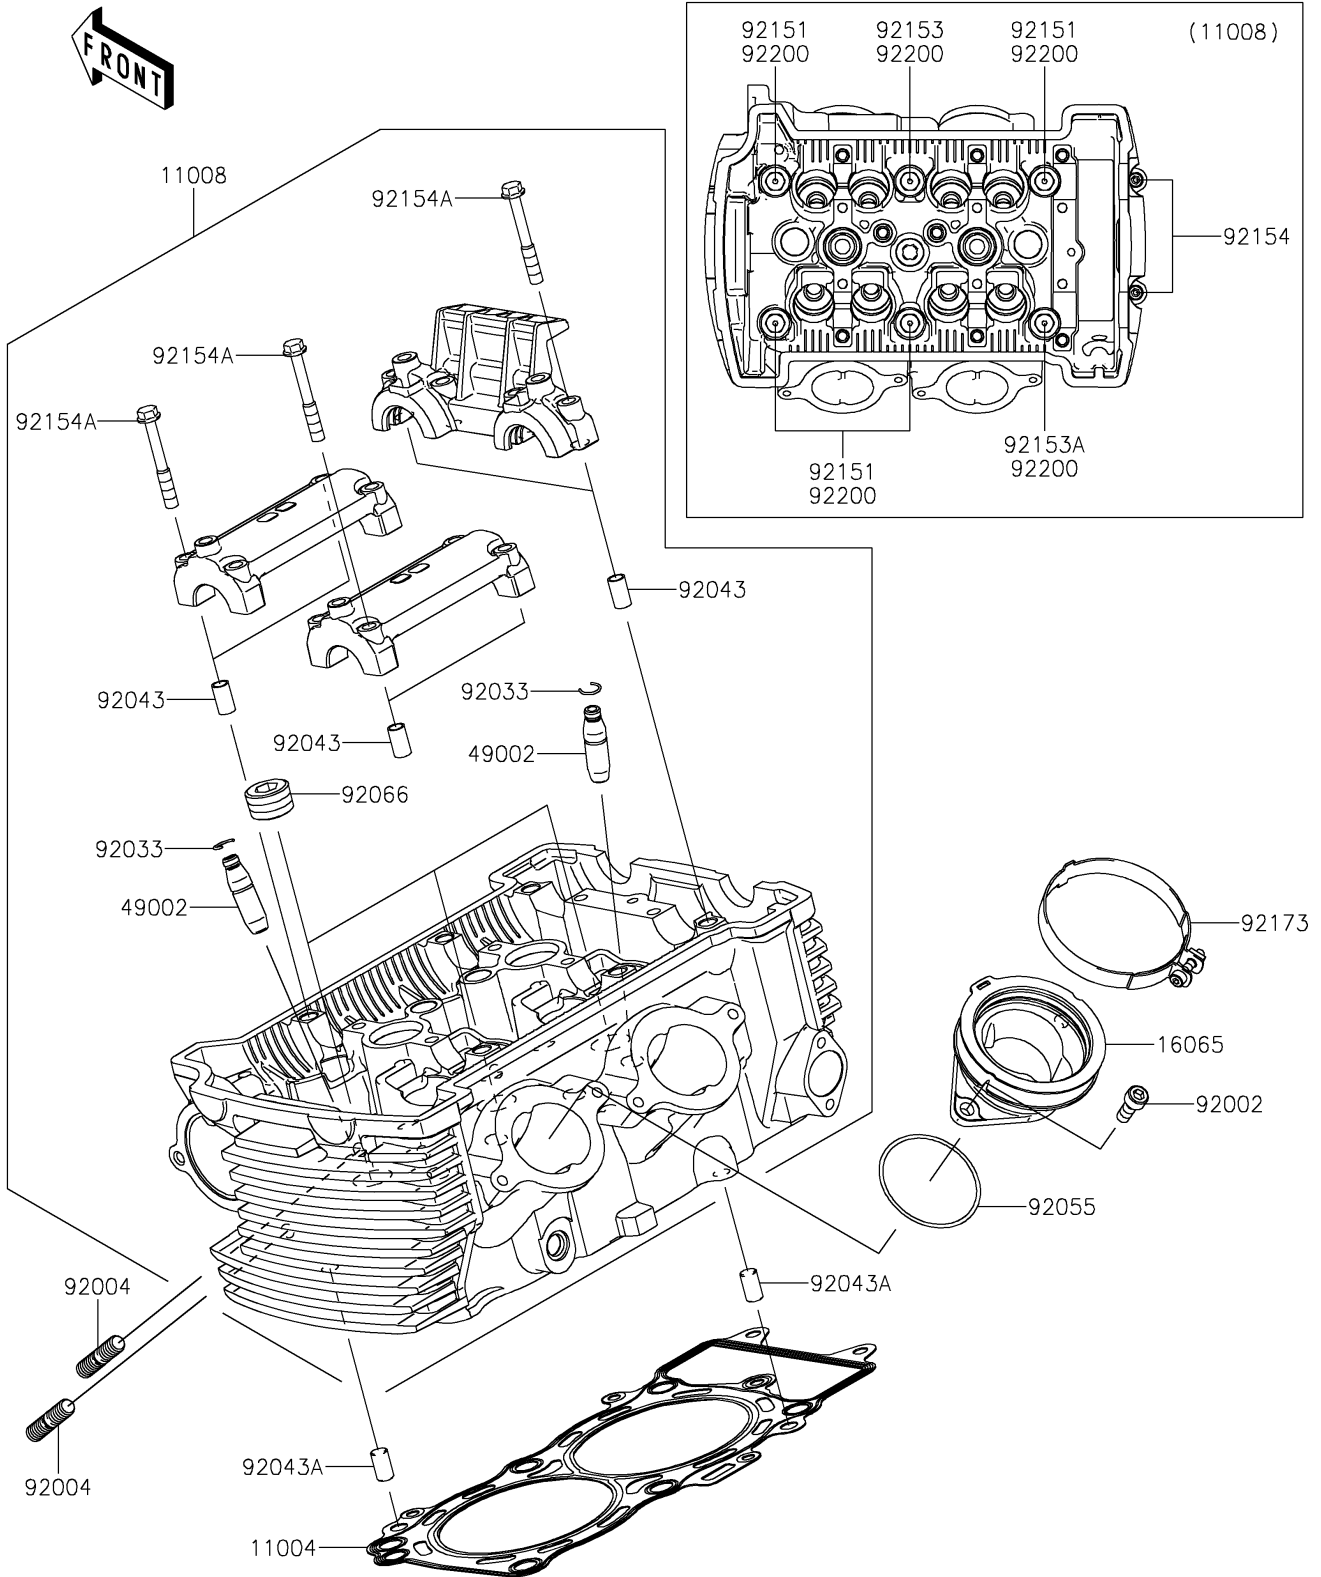

2022 VULCAN® S PARTS DIAGRAM

Cylinder Head

E1111

2022 VULCAN® S PARTS LIST

Cylinder Head

ITEM NAME	PART NUMBER	QUANTITY
GASKET-HEAD (Ref # 11004)	11004-0064	1
HEAD-COMP-CYLINDER (Ref # 11008)	11008-0992	1
HOLDER-CARBURETOR (Ref # 16065)	16065-0128	2
GUIDE-VALVE (Ref # 49002)	49002-1116	8
BOLT,6X16 (Ref # 92002)	92002-1143	4
STUD,8X22 (Ref # 92004)	92004-0025	4
RING-SNAP (Ref # 92033)	92033-1247	8
PIN,6.2X8X14 (Ref # 92043)	92043-1263	6
PIN,8X14 (Ref # 92043A)	92043-1567	2
RING-O,47X1.9 (Ref # 92055)	92055-1600	2
PLUG,PT1/2X12.5 (Ref # 92066)	92066-0002	3
BOLT,10X158 (Ref # 92151)	92151-1152	4
BOLT,FLANGED-SMALL,10X176 (Ref # 92153)	92153-0972	1
BOLT,FLANGED-SMALL,10X80 (Ref # 92153A)	92153-1321	1
BOLT,SOCKET,6X30 (Ref # 92154)	92154-0116	2
BOLT,FLANGED,6X45 (Ref # 92154A)	92154-3737	12
CLAMP (Ref # 92173)	92173-0239	2
WASHER,10.5X19X2.3 (Ref # 92200)	92200-0363	6