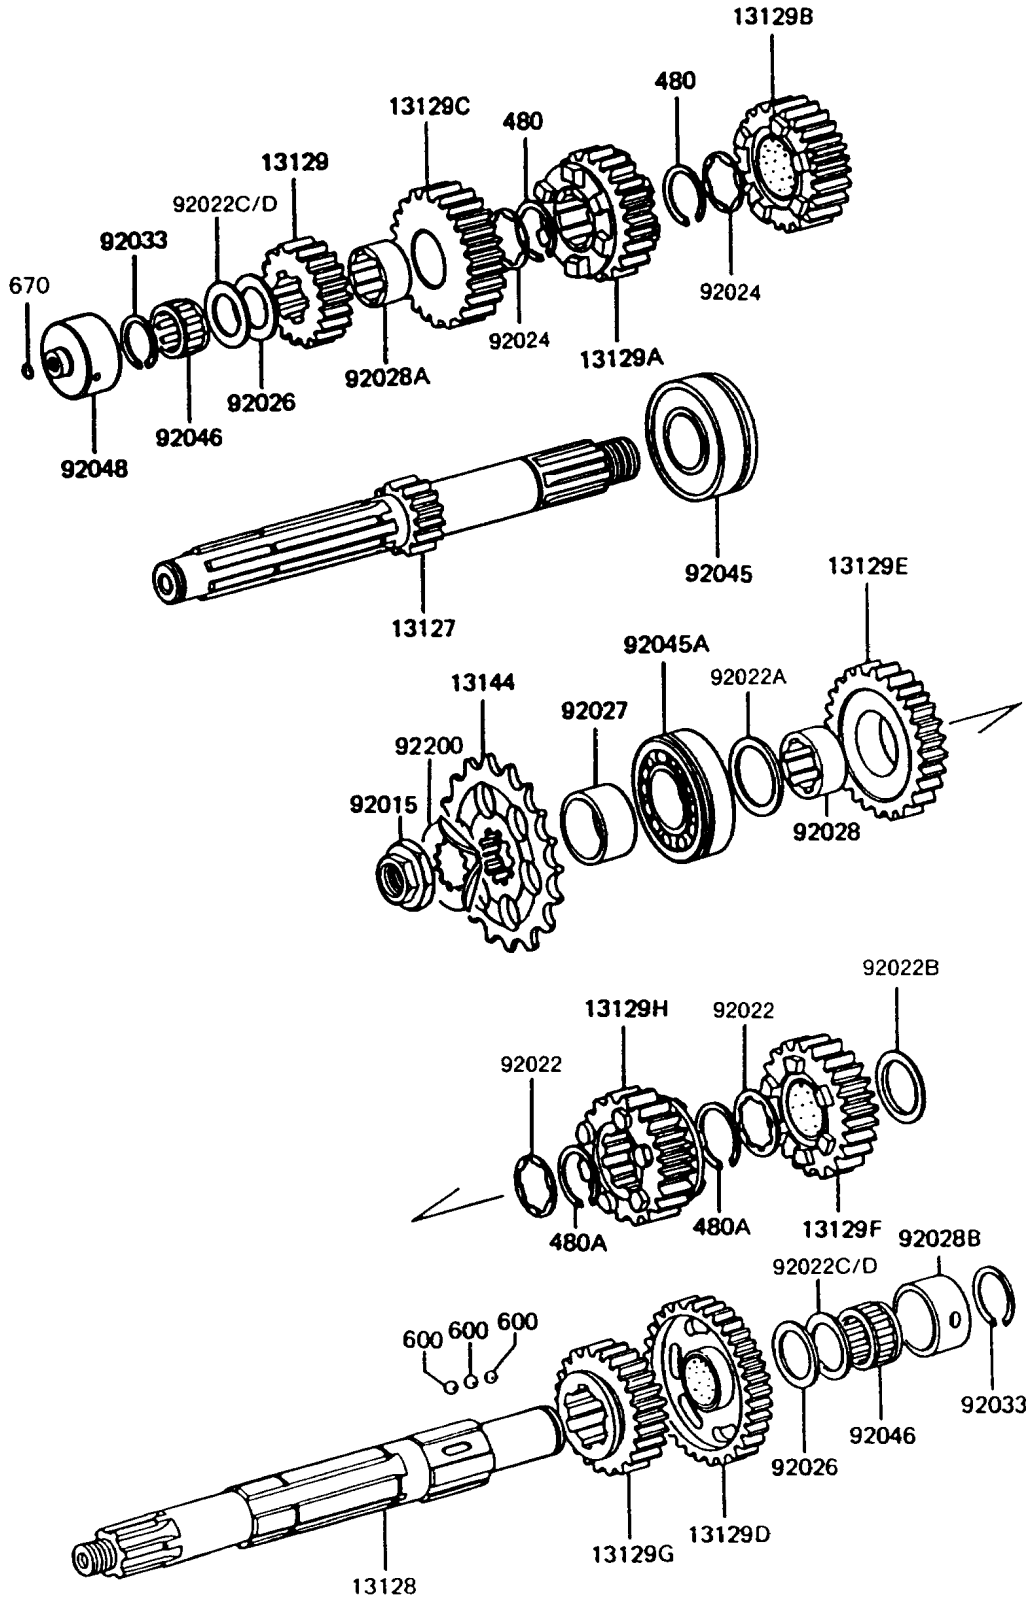

1994 Police 1000 PARTS DIAGRAM

Transmission

E1361-0101

1994 Police 1000 PARTS LIST

Transmission

ITEM NAME	PART NUMBER	QUANTITY
SHAFT-TRANSMISSION INPUT,14T (Ref # 13127)	13127-1034	1
SHAFT-TRANSMISSION OUTPUT (Ref # 13128)	13128-1048	1
GEAR,INPUT 2ND,18T (Ref # 13129)	13129-1235	1
GEAR,INPUT 3RD,21T (Ref # 13129A)	13129-1236	1
GEAR,INPUT 4TH,23T (Ref # 13129B)	13129-1237	1
GEAR,INPUT TOP,25T (Ref # 13129C)	13129-1238	1
GEAR,OUTPUT LOW,37T (Ref # 13129D)	13129-1239	1
GEAR,OUTPUT 2ND,33T (Ref # 13129E)	13129-1240	1
GEAR,OUTPUT 3RD,30T (Ref # 13129F)	13129-1241	1
GEAR,OUTPUT 4TH,27T (Ref # 13129G)	13129-1242	1
GEAR,OUTPUT TOP,26T (Ref # 13129H)	13129-1243	1
SPROCKET-OUTPUT,15T (Ref # 13144)	13144-1042	1
NUT,20MM (Ref # 92015)	92015-1210	1
WASHER,TOOTHED,30X42X1.4 (Ref # 92022)	92022-1218	2
WASHER,28.3X42X2.9 (Ref # 92022A)	92022-1219	1
WASHER,32.3X42X3 (Ref # 92022B)	92022-1220	1
WASHER,22.3X35X1.6 (Ref # 92022C)	92022-212	2
WASHER,22.3X35X1.2 (Ref # 92022D)	92022-213	AR
WASHER,TOOTHED,26X35.5X1.5 (Ref # 92024)	92024-042	2
SPACER,22X35.5X1.0 (Ref # 92026)	92026-1020	2
COLLAR,28X40X20.5 (Ref # 92027)	92027-1339	1
BUSHING,2ND GEAR (Ref # 92028)	92028-1112	1
BUSHING,TOP GEAR (Ref # 92028A)	92028-1124	1
BUSHING,OUTPUT SHAFT (Ref # 92028B)	92028-123	1
RING-SNAP,20X25.5X1.2 (Ref # 92033)	92033-025	2
BEARING-BALL,5305NSH2 (Ref # 92045)	92045-1028	1
BEARING-BALL (Ref # 92045A)	92045-1186	1
BEARING-NEEDLE,FWF-223014 (Ref # 92046)	92046-031	2
RACE,DRIVE SHAFT BEARING (Ref # 92048)	92048-1012	1

1994 Police 1000 PARTS LIST

Transmission

ITEM NAME	PART NUMBER	QUANTITY
WASHER,TOOTHED,23.9X45X1.0 (Ref # 92200)	92200-1234	1
CIRCLIP-TYPE-C,28MM (Ref # 480)	480J2800	2
CIRCLIP-TYPE-C,32MM (Ref # 480A)	480J3200	2
BALL-STEEL,3/16" (Ref # 600)	600A0600	3
O RING,8MM (Ref # 670)	670B1508	1