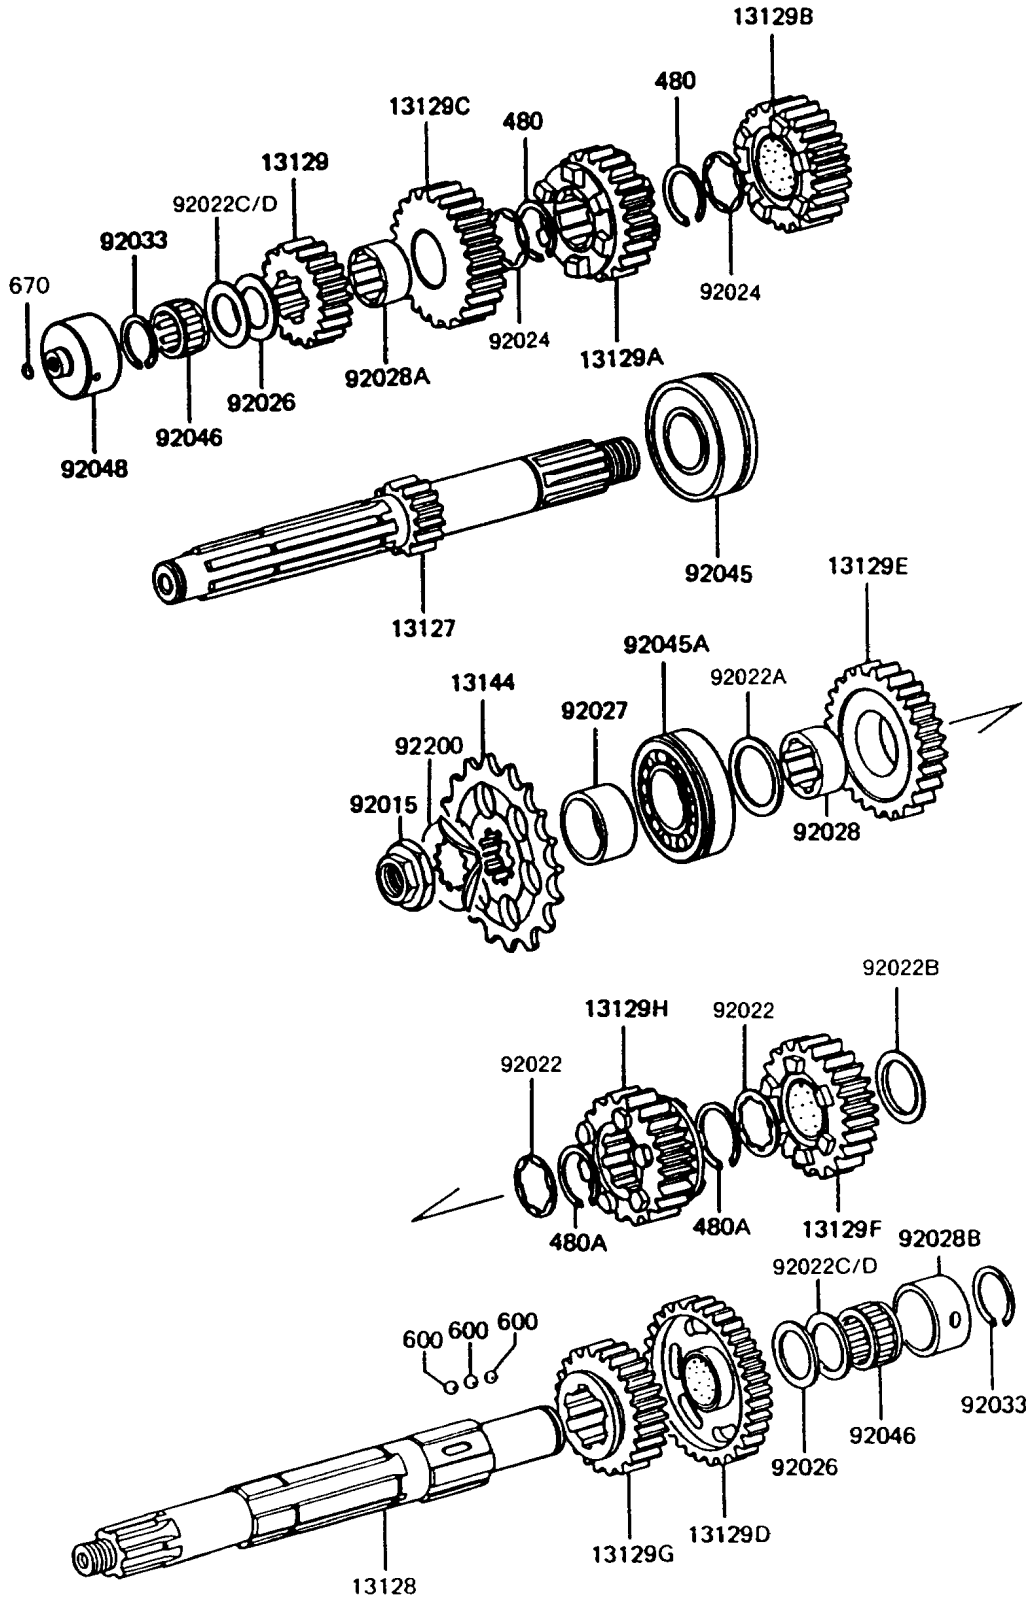

1995 Police 1000 PARTS DIAGRAM

Transmission

E1361-0101

1995 Police 1000 PARTS LIST

Transmission

ITEM NAME	PART NUMBER	QUANTITY
SHAFT-TRANSMISSION INPUT,14T (Ref # 13127)	13127-1034	1
SHAFT-TRANSMISSION OUTPUT (Ref # 13128)	13128-1048	1
GEAR,INPUT 2ND,18T (Ref # 13129)	13129-1235	1
GEAR,INPUT 3RD,21T (Ref # 13129A)	13129-1236	1
GEAR,INPUT 4TH,23T (Ref # 13129B)	13129-1237	1
GEAR,INPUT TOP,25T (Ref # 13129C)	13129-1238	1
GEAR,OUTPUT LOW,37T (Ref # 13129D)	13129-1239	1
GEAR,OUTPUT 2ND,33T (Ref # 13129E)	13129-1240	1
GEAR,OUTPUT 3RD,30T (Ref # 13129F)	13129-1241	1
GEAR,OUTPUT 4TH,27T (Ref # 13129G)	13129-1242	1
GEAR,OUTPUT TOP,26T (Ref # 13129H)	13129-1243	1
SPROCKET-OUTPUT,15T (Ref # 13144)	13144-1042	1
NUT,20MM (Ref # 92015)	92015-1210	1
WASHER,TOOTHED,30X42X1.4 (Ref # 92022)	92022-1218	2
WASHER,28.3X42X2.9 (Ref # 92022A)	92022-1219	1
WASHER,32.3X42X3 (Ref # 92022B)	92022-1220	1
WASHER,22.3X35X1.6 (Ref # 92022C)	92022-212	2
WASHER,22.3X35X1.2 (Ref # 92022D)	92022-213	AR
WASHER,TOOTHED,26X35.5X1.5 (Ref # 92024)	92024-042	2
SPACER,22X35.5X1.0 (Ref # 92026)	92026-1020	2
COLLAR,28X40X20.5 (Ref # 92027)	92027-1339	1
BUSHING,2ND GEAR (Ref # 92028)	92028-1112	1
BUSHING,TOP GEAR (Ref # 92028A)	92028-1124	1
BUSHING,OUTPUT SHAFT (Ref # 92028B)	92028-123	1
RING-SNAP,20X25.5X1.2 (Ref # 92033)	92033-025	2
BEARING-BALL,5305NSH2 (Ref # 92045)	92045-1028	1
BEARING-BALL (Ref # 92045A)	92045-1186	1
BEARING-NEEDLE,FWF-223014 (Ref # 92046)	92046-031	2
RACE,DRIVE SHAFT BEARING (Ref # 92048)	92048-1012	1

1995 Police 1000 PARTS LIST

Transmission

ITEM NAME	PART NUMBER	QUANTITY
WASHER,TOOTHED,23.9X45X1.0 (Ref # 92200)	92200-1234	1
CIRCLIP-TYPE-C,28MM (Ref # 480)	480J2800	2
CIRCLIP-TYPE-C,32MM (Ref # 480A)	480J3200	2
BALL-STEEL,3/16" (Ref # 600)	600A0600	3
O RING,8MM (Ref # 670)	670B1508	1