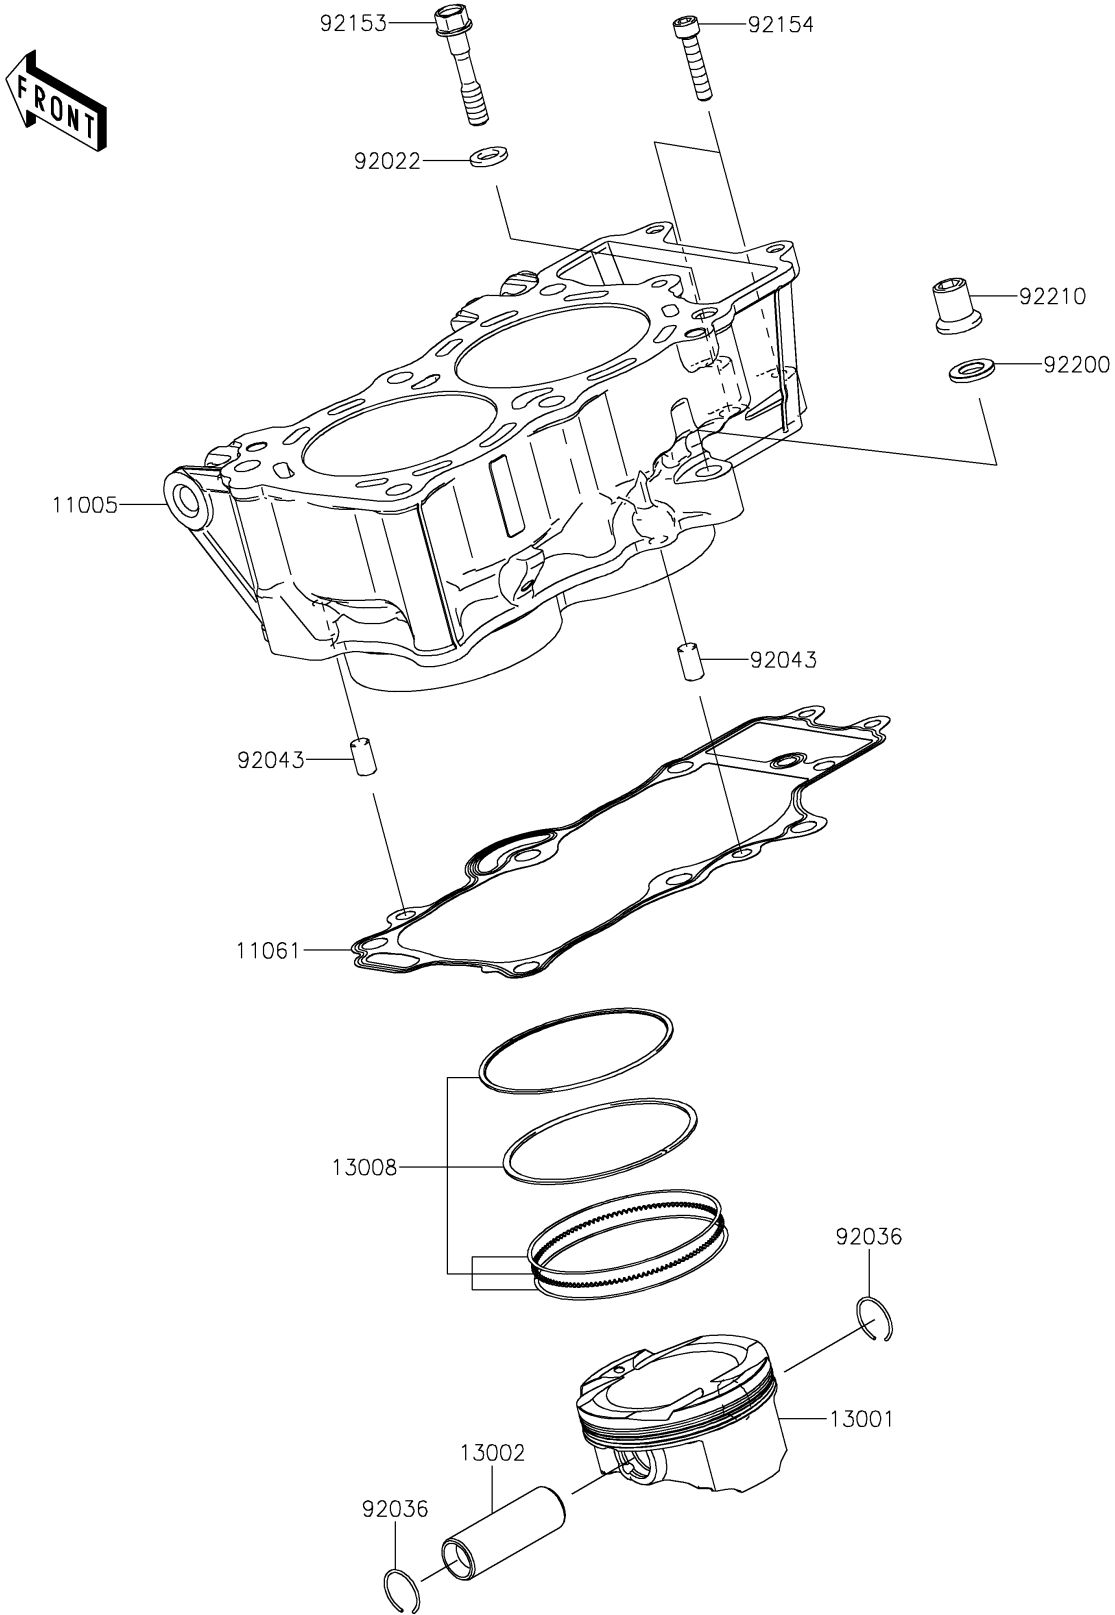

2021 VULCAN® S PARTS DIAGRAM

Cylinder/Piston(s)

E1120

2021 VULCAN® S PARTS LIST

Cylinder/Piston(s)

ITEM NAME	PART NUMBER	QUANTITY
CYLINDER-ENGINE (Ref # 11005)	11005-0580	1
GASKET,CYLINDER BASE (Ref # 11061)	11061-0171	1
PISTON-ENGINE (Ref # 13001)	13001-0760	2
PIN-PISTON (Ref # 13002)	13002-0007	2
RING-SET-PISTON (Ref # 13008)	13008-1196	2
WASHER,9X15.5X2 (Ref # 92022)	92022-1401	1
RING-SNAP,PISTON PIN (Ref # 92036)	92036-008	4
PIN,8X14 (Ref # 92043)	92043-1567	2
BOLT,8X43 (Ref # 92153)	92153-1011	1
BOLT,SOCKET,6X30 (Ref # 92154)	92154-0116	2
WASHER,10.5X19X2.3 (Ref # 92200)	92200-0363	1
NUT (Ref # 92210)	92210-0223	1