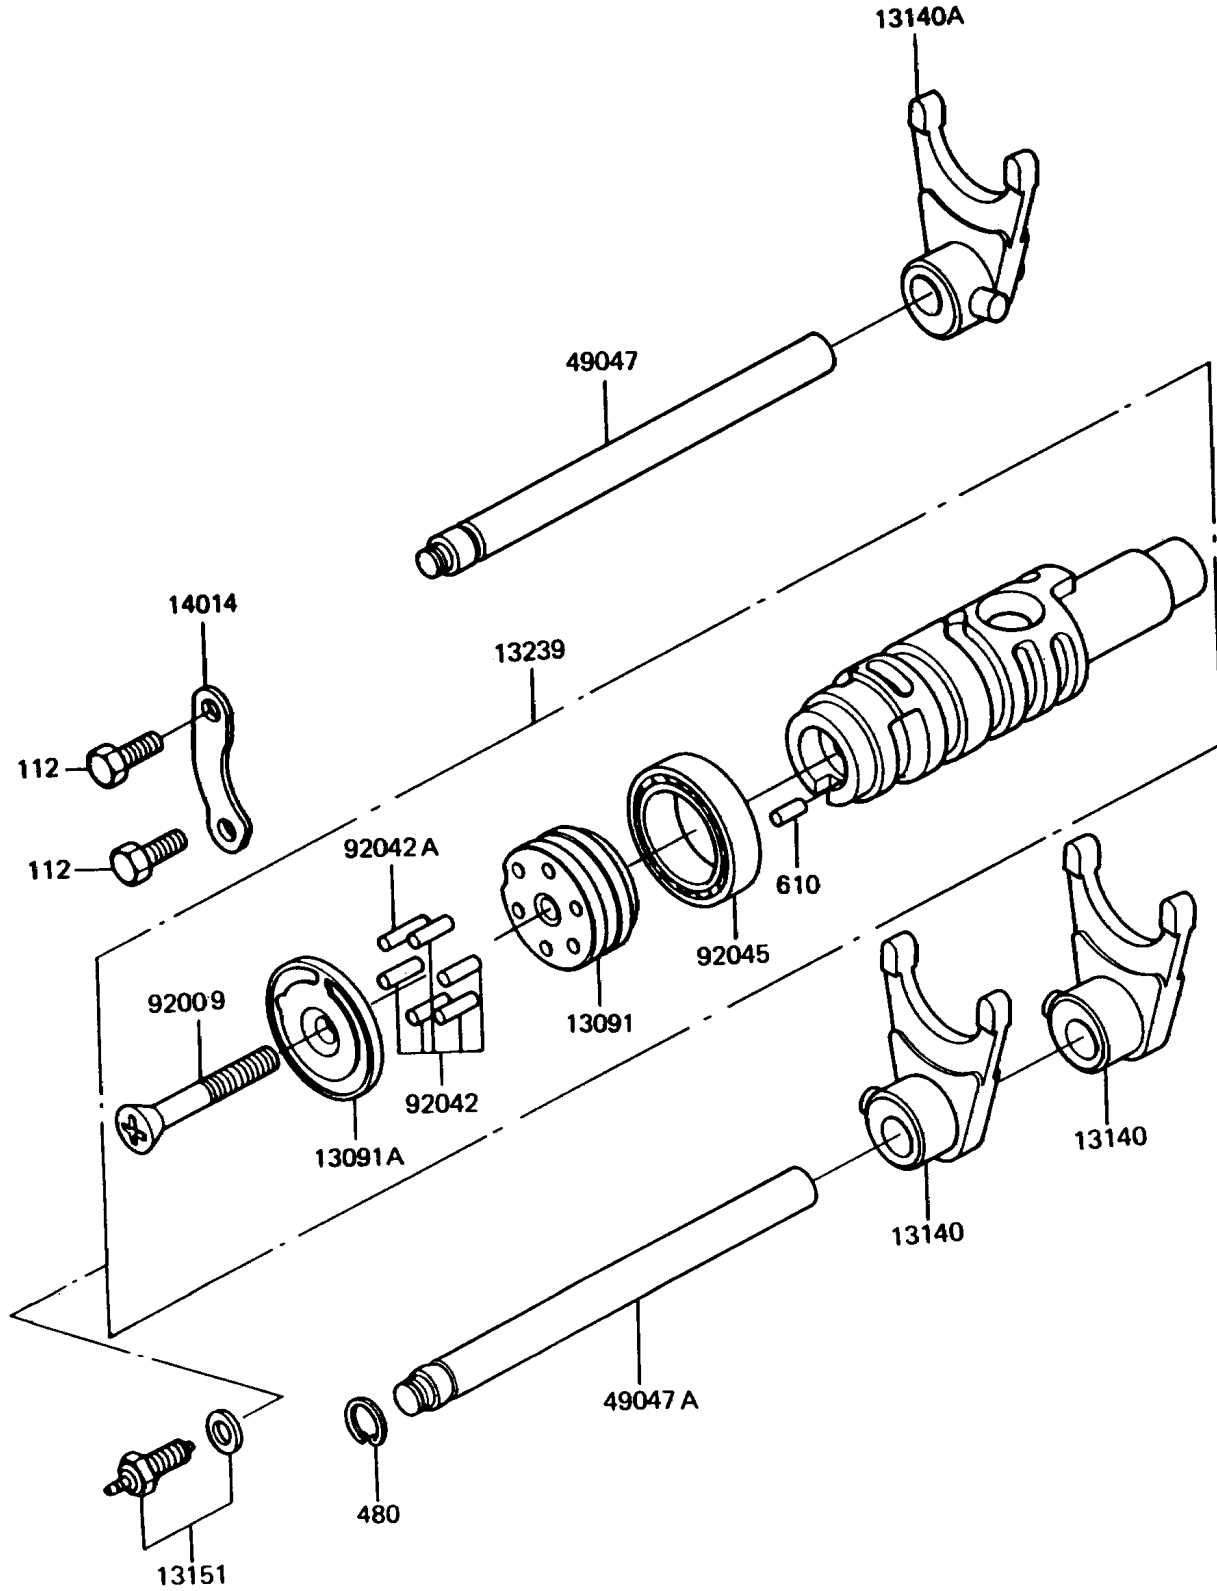

1992 Police 1000 PARTS DIAGRAM

Gear Change Drum/Shift Fork(s)

E1362-0068

1992 Police 1000 PARTS LIST

Gear Change Drum/Shift Fork(s)

ITEM NAME	PART NUMBER	QUANTITY
HOLDER,CHANGE DRUM PIN (Ref # 13091)	13091-1087	1
HOLDER,CHANGE DRUM PIN (Ref # 13091A)	13091-1088	1
FORK-SHIFT (Ref # 13140)	13140-1214	2
FORK-SHIFT (Ref # 13140A)	13140-1215	1
SWITCH-COMP (Ref # 13151)	13151-5003	1
DRUM-ASSY-CHANGE (Ref # 13239)	13239-1107	1
PLATE-POSITION (Ref # 14014)	14014-1015	1
ROD-SHIFT (Ref # 49047)	49047-1014	1
ROD-SHIFT (Ref # 49047A)	49047-1019	1
SCREW,6X45 (Ref # 92009)	92009-1599	1
PIN,DOWEL,4X15.8 (Ref # 92042)	92042-014	5
PIN,DOWEL,4X17.8 (Ref # 92042A)	92042-020	1
BEARING-BALL,6806 (Ref # 92045)	92045-1152	1
BOLT-UPSET (Ref # 112)	112G0616	2
CIRCLIP-TYPE-C,12MM (Ref # 480)	480J1200	1
ROLLER,4X10 (Ref # 610)	610A0410	1