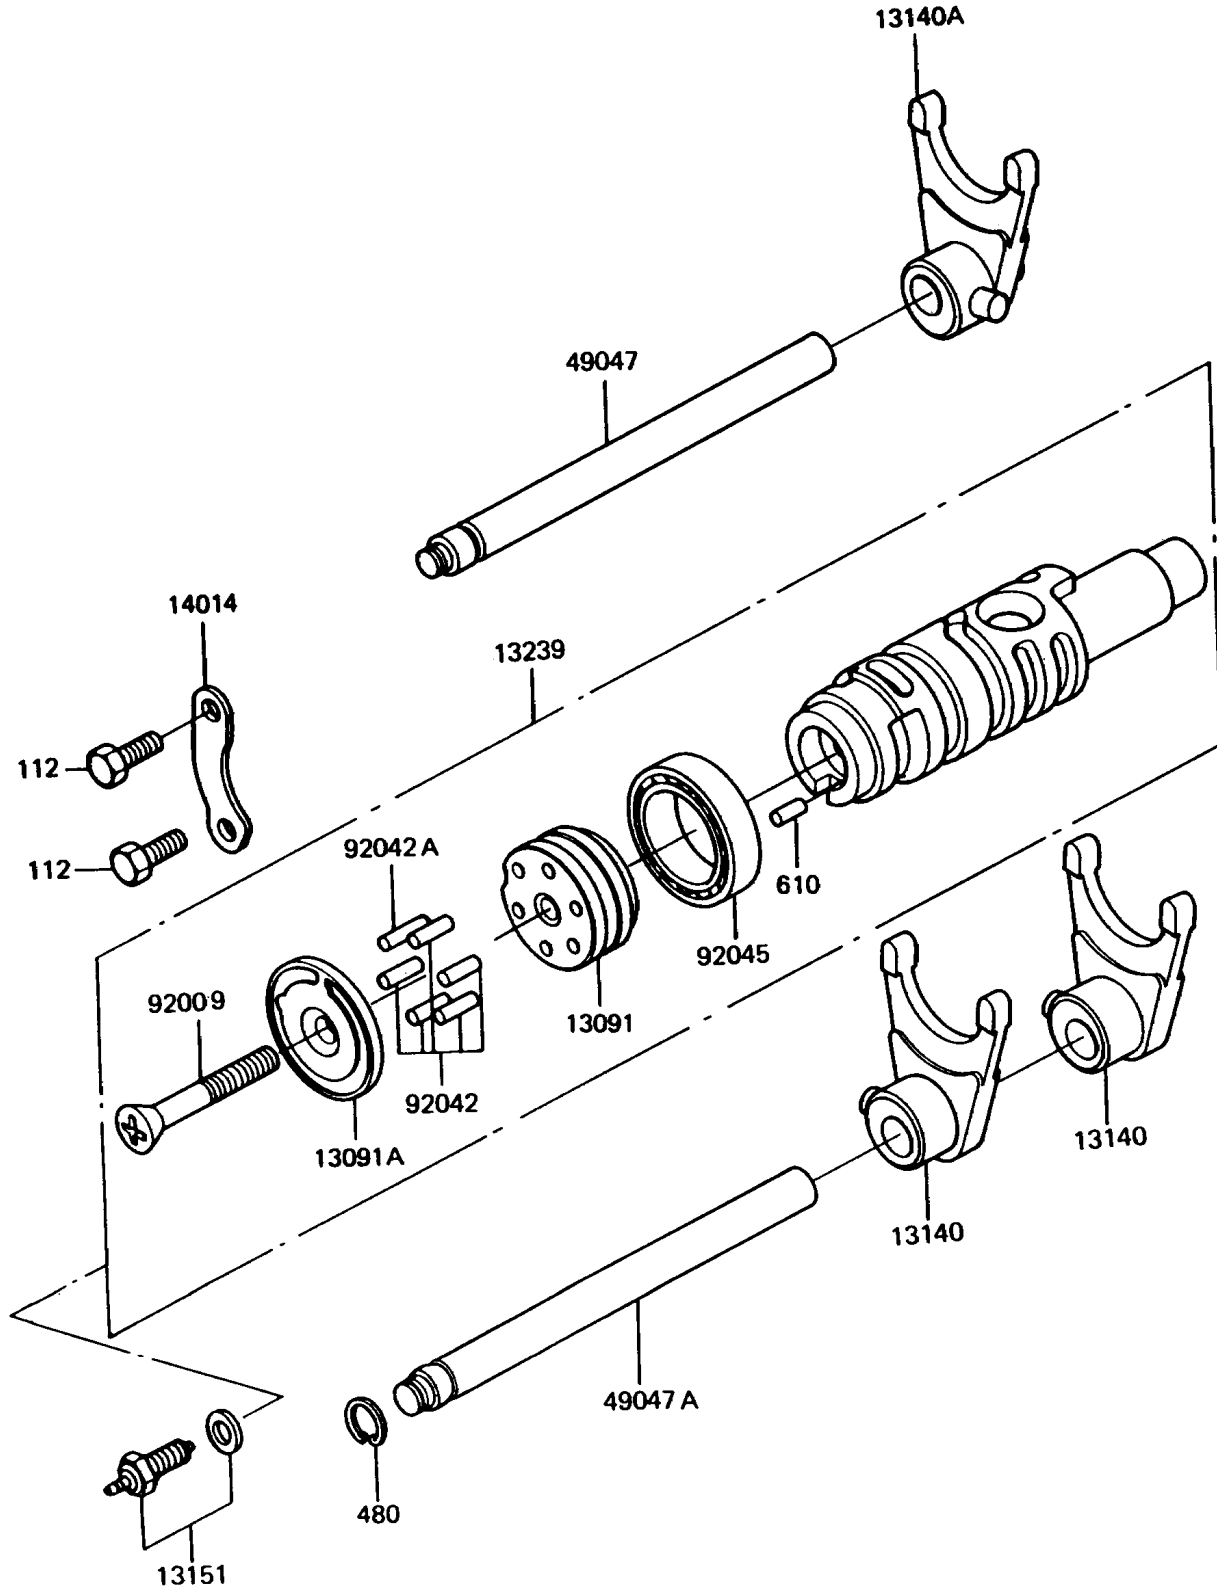

1995 Police 1000 PARTS DIAGRAM

Gear Change Drum/Shift Fork(s)

E1362-0068

1995 Police 1000 PARTS LIST

Gear Change Drum/Shift Fork(s)

ITEM NAME	PART NUMBER	QUANTITY
HOLDER,CHANGE DRUM PIN (Ref # 13091)	13091-1087	1
HOLDER,CHANGE DRUM PIN (Ref # 13091A)	13091-1088	1
FORK-SHIFT (Ref # 13140)	13140-1214	2
FORK-SHIFT (Ref # 13140A)	13140-1215	1
SWITCH-COMP (Ref # 13151)	13151-5003	1
DRUM-ASSY-CHANGE (Ref # 13239)	13239-1107	1
PLATE-POSITION (Ref # 14014)	14014-1015	1
ROD-SHIFT (Ref # 49047)	49047-1014	1
ROD-SHIFT (Ref # 49047A)	49047-1019	1
SCREW,6X45 (Ref # 92009)	92009-1599	1
PIN,DOWEL,4X15.8 (Ref # 92042)	92042-014	5
PIN,DOWEL,4X17.8 (Ref # 92042A)	92042-020	1
BEARING-BALL,6806 (Ref # 92045)	92045-1152	1
BOLT-UPSET (Ref # 112)	112G0616	2
CIRCLIP-TYPE-C,12MM (Ref # 480)	480J1200	1
ROLLER,4X10 (Ref # 610)	610A0410	1