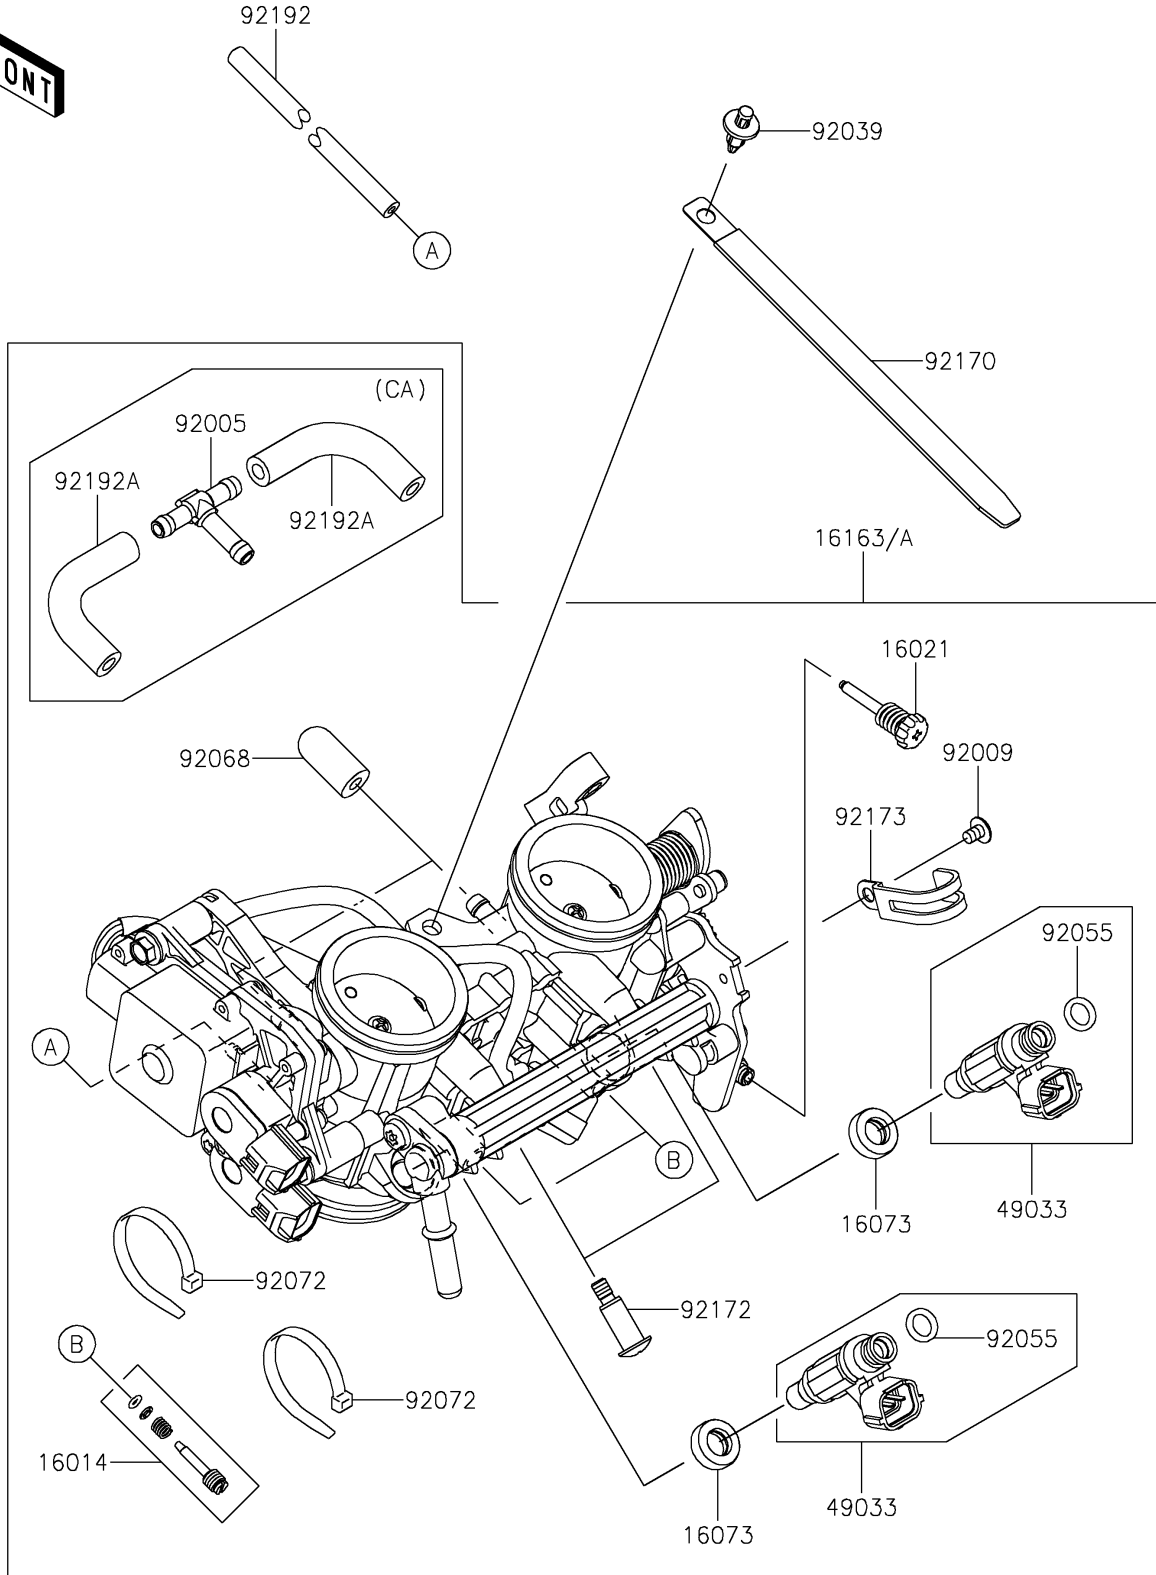

2021 VULCAN® S PARTS DIAGRAM

Throttle

E1510

2021 VULCAN® S PARTS LIST

Throttle

ITEM NAME	PART NUMBER	QUANTITY
SCREW-PILOT AIR (Ref # 16014)	16014-0002	2
SCREW-THROTTLE STOP (Ref # 16021)	16021-0033	1
INSULATOR (Ref # 16073)	16073-3707	2
THROTTLE-ASSY (Ref # 16163)	16163-0827	1
THROTTLE-ASSY (Ref # 16163A)	16163-0838	1
NOZZLE-INJECTION (Ref # 49033)	49033-0011	2
FITTING,3WAY (Ref # 92005)	92005-0730	1
SCREW,CLAMP (Ref # 92009)	92009-1860	1
RIVET (Ref # 92039)	92039-0068	1
RING-O,INJECTION NOZZLE (Ref # 92055)	92055-1622	2
PLUG,12X25 (Ref # 92068)	92068-006	2
BAND,SUB-HARNESS (Ref # 92072)	92072-0012	2
CLAMP,L=150 (Ref # 92170)	92170-1114	1
SCREW,PIPE INJECTION (Ref # 92172)	92172-0064	2
CLAMP (Ref # 92173)	92173-0288	1
TUBE,3X6.7X300 (Ref # 92192)	92192-0977	1
TUBE (Ref # 92192A)	92192-1045	2