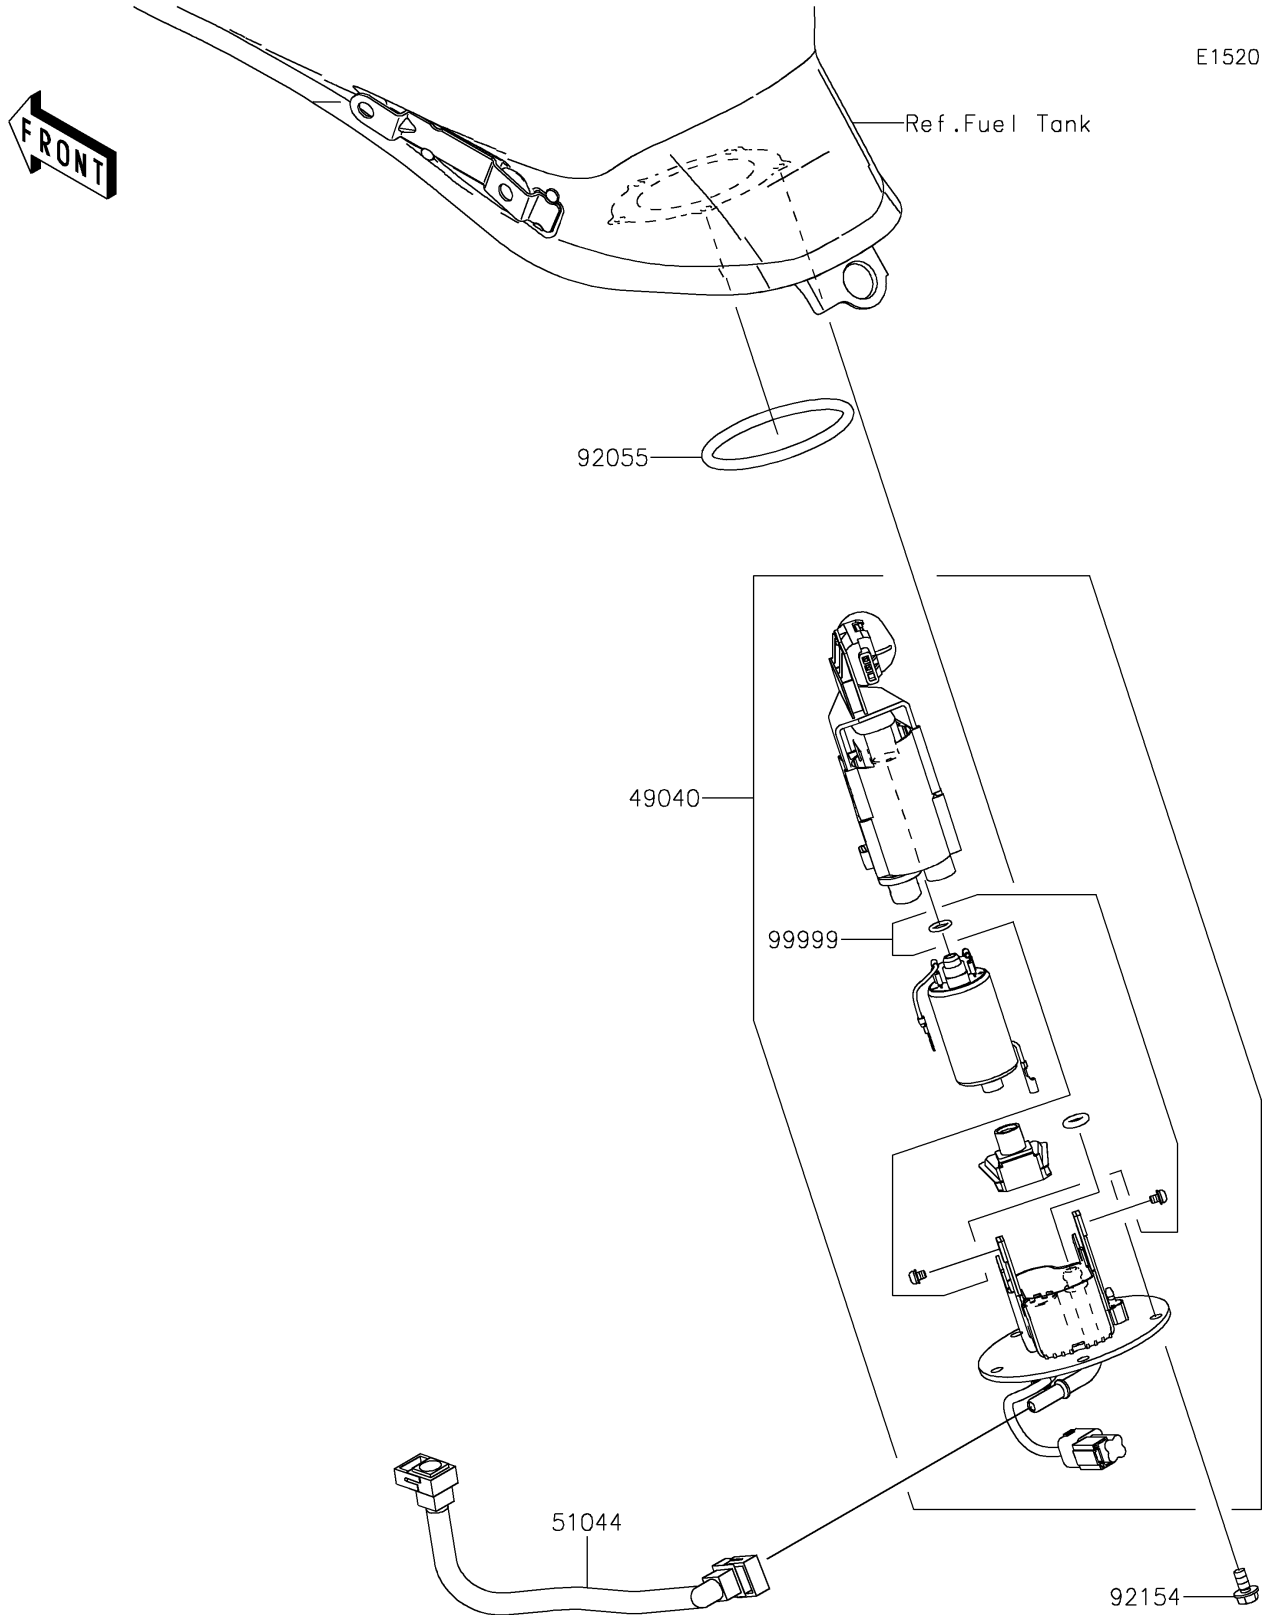

# 2021 VULCAN<sup>®</sup> S PARTS DIAGRAM

Fuel Pump

## 2021 VULCAN® S PARTS LIST

### Fuel Pump

ITEM NAME	PART NUMBER	QUANTITY
PUMP-FUEL (Ref # 49040)	49040-0738	1
TUBE-ASSY,FUEL (Ref # 51044)	51044-0851	1
RING-O,74.6X5.7 (Ref # 92055)	92055-0728	1
BOLT,FLANGED,6X12 (Ref # 92154)	92154-1848	5
KIT,FUEL FILTER (Ref # 99999)	99999-0525	1