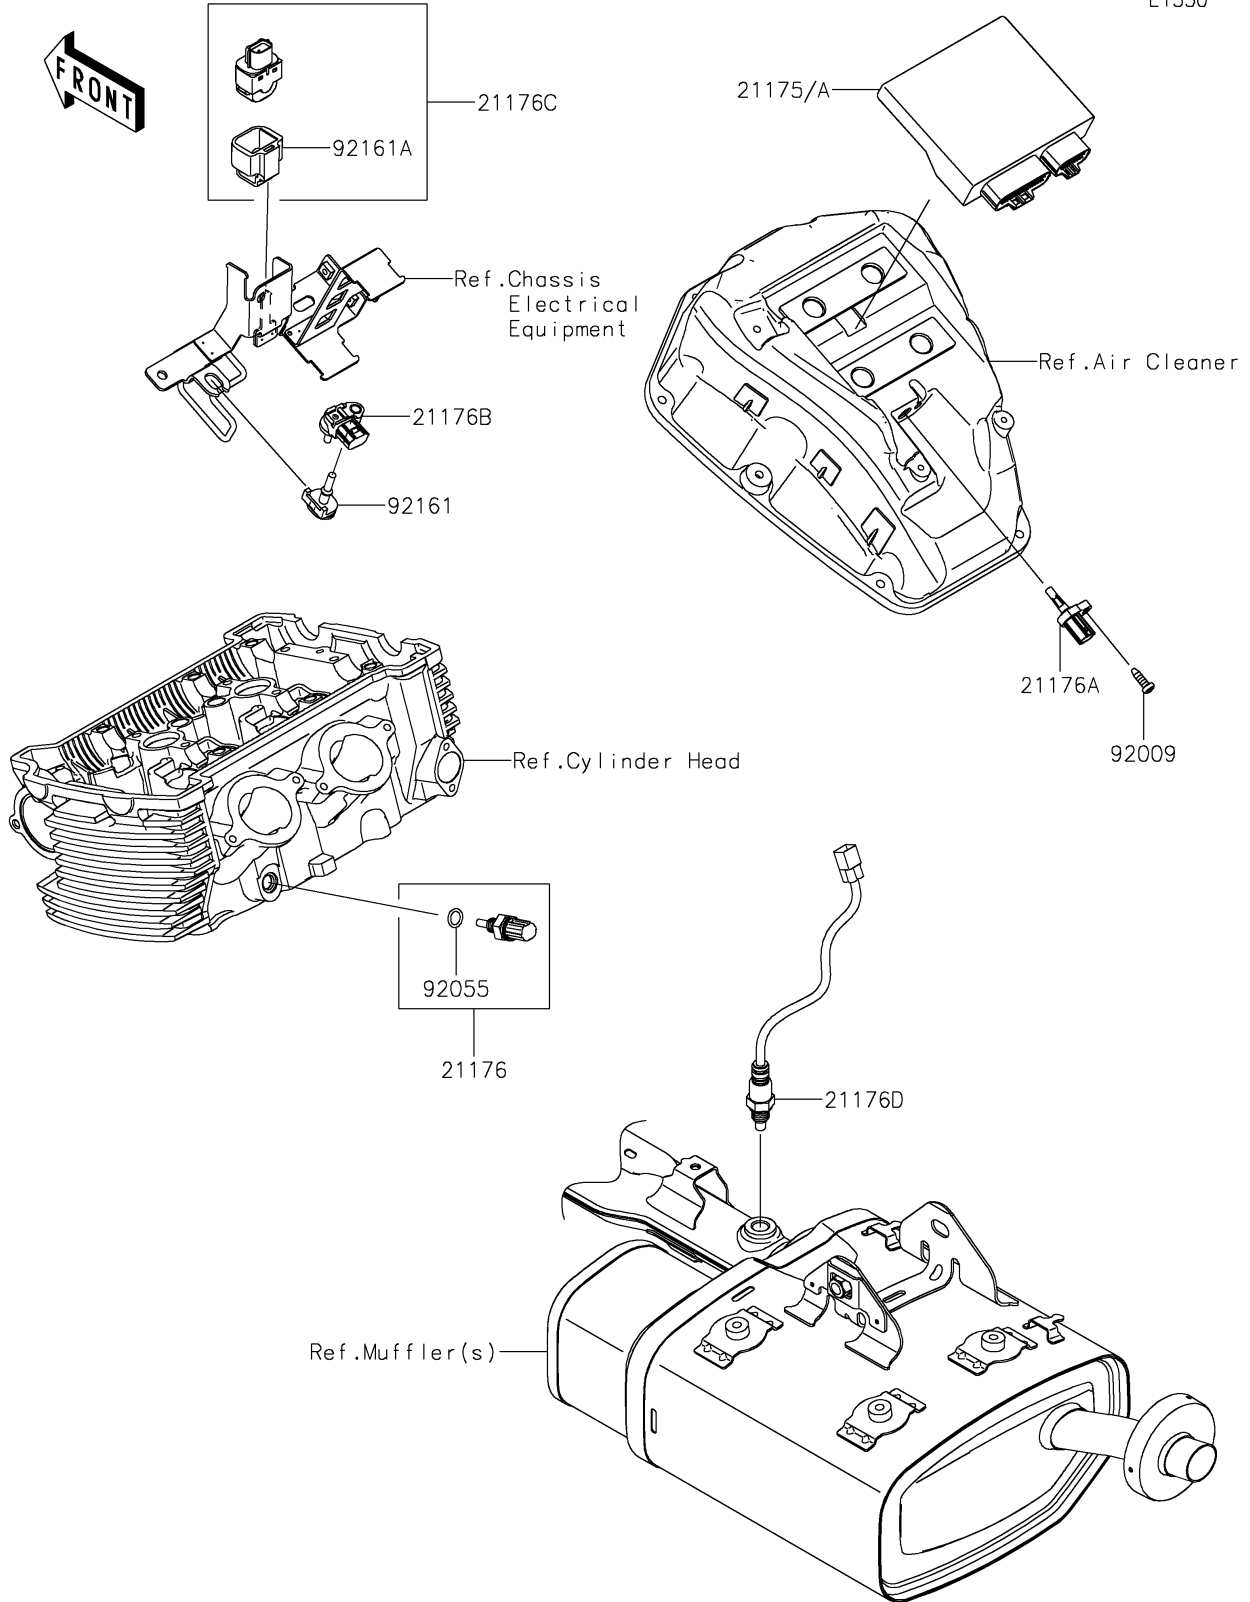

2022 VULCAN® S PARTS DIAGRAM

Fuel Injection

E1530

2022 VULCAN® S PARTS LIST

Fuel Injection

ITEM NAME	PART NUMBER	QUANTITY
CONTROL UNIT-ELECTRONIC (Ref # 21175)	21175-1196	1
CONTROL UNIT-ELECTRONIC (Ref # 21175A)	21175-1197	1
SENSOR,WATER TEMP (Ref # 21176)	21176-0009	1
SENSOR,AIR TEMPERATURE (Ref # 21176A)	21176-0048	1
SENSOR,PRESSURE (Ref # 21176B)	21176-0111	1
SENSOR,VEHICLE-DOWN (Ref # 21176C)	21176-0704	1
SENSOR,OXYGEN (Ref # 21176D)	21176-0775	1
SCREW,TAPPING,5X16 (Ref # 92009)	92009-1984	1
RING-O,9.5X1.9 (Ref # 92055)	92055-0016	1
DAMPER (Ref # 92161)	92161-0673	1
DAMPER (Ref # 92161A)	92161-0951	1