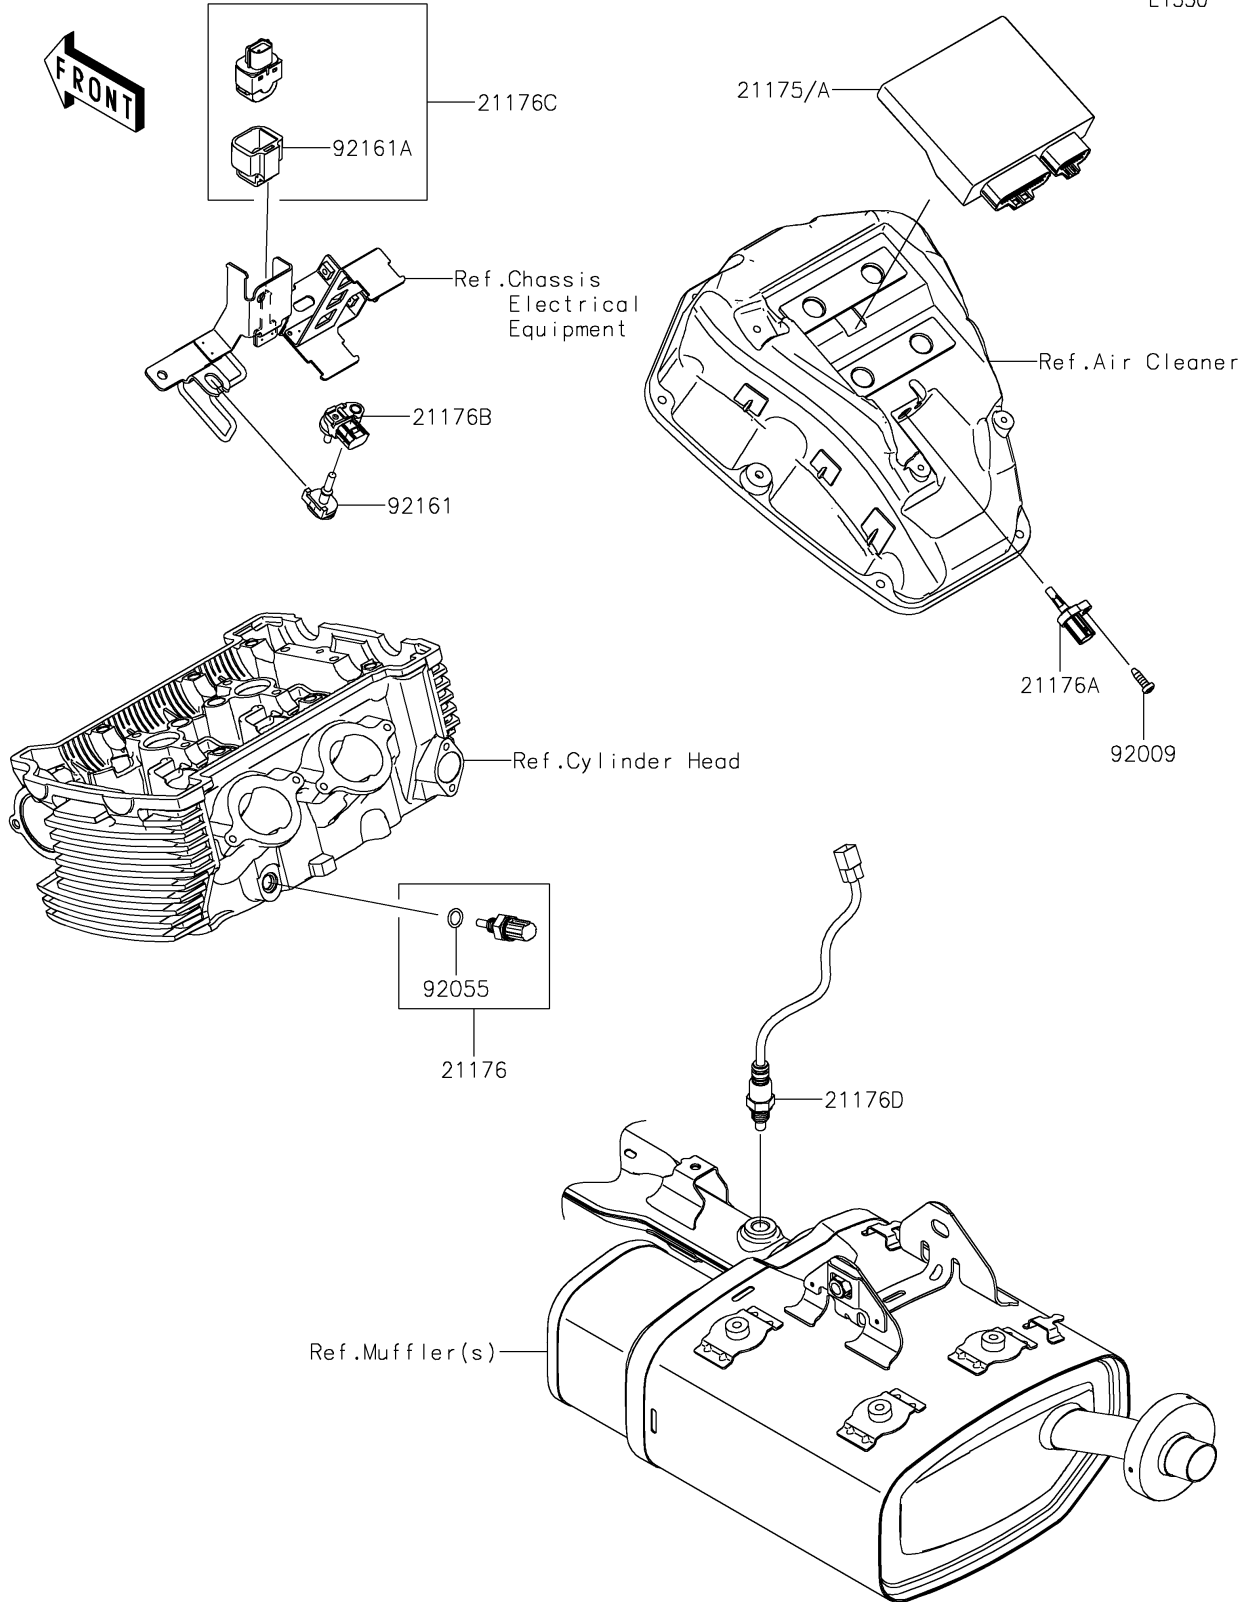

2021 VULCAN® S PARTS DIAGRAM

Fuel Injection

E1530

2021 VULCAN® S PARTS LIST

Fuel Injection

ITEM NAME	PART NUMBER	QUANTITY
CONTROL UNIT-ELECTRONIC (Ref # 21175)	21175-1196	1
CONTROL UNIT-ELECTRONIC (Ref # 21175A)	21175-1197	1
SENSOR,WATER TEMP (Ref # 21176)	21176-0009	1
SENSOR,AIR TEMPERATURE (Ref # 21176A)	21176-0048	1
SENSOR,PRESSURE (Ref # 21176B)	21176-0111	1
SENSOR,VEHICLE-DOWN (Ref # 21176C)	21176-0704	1
SENSOR,OXYGEN (Ref # 21176D)	21176-0775	1
SCREW,TAPPING,5X16 (Ref # 92009)	92009-1984	1
RING-O,9.5X1.9 (Ref # 92055)	92055-0016	1
DAMPER (Ref # 92161)	92161-0673	1
DAMPER (Ref # 92161A)	92161-0951	1