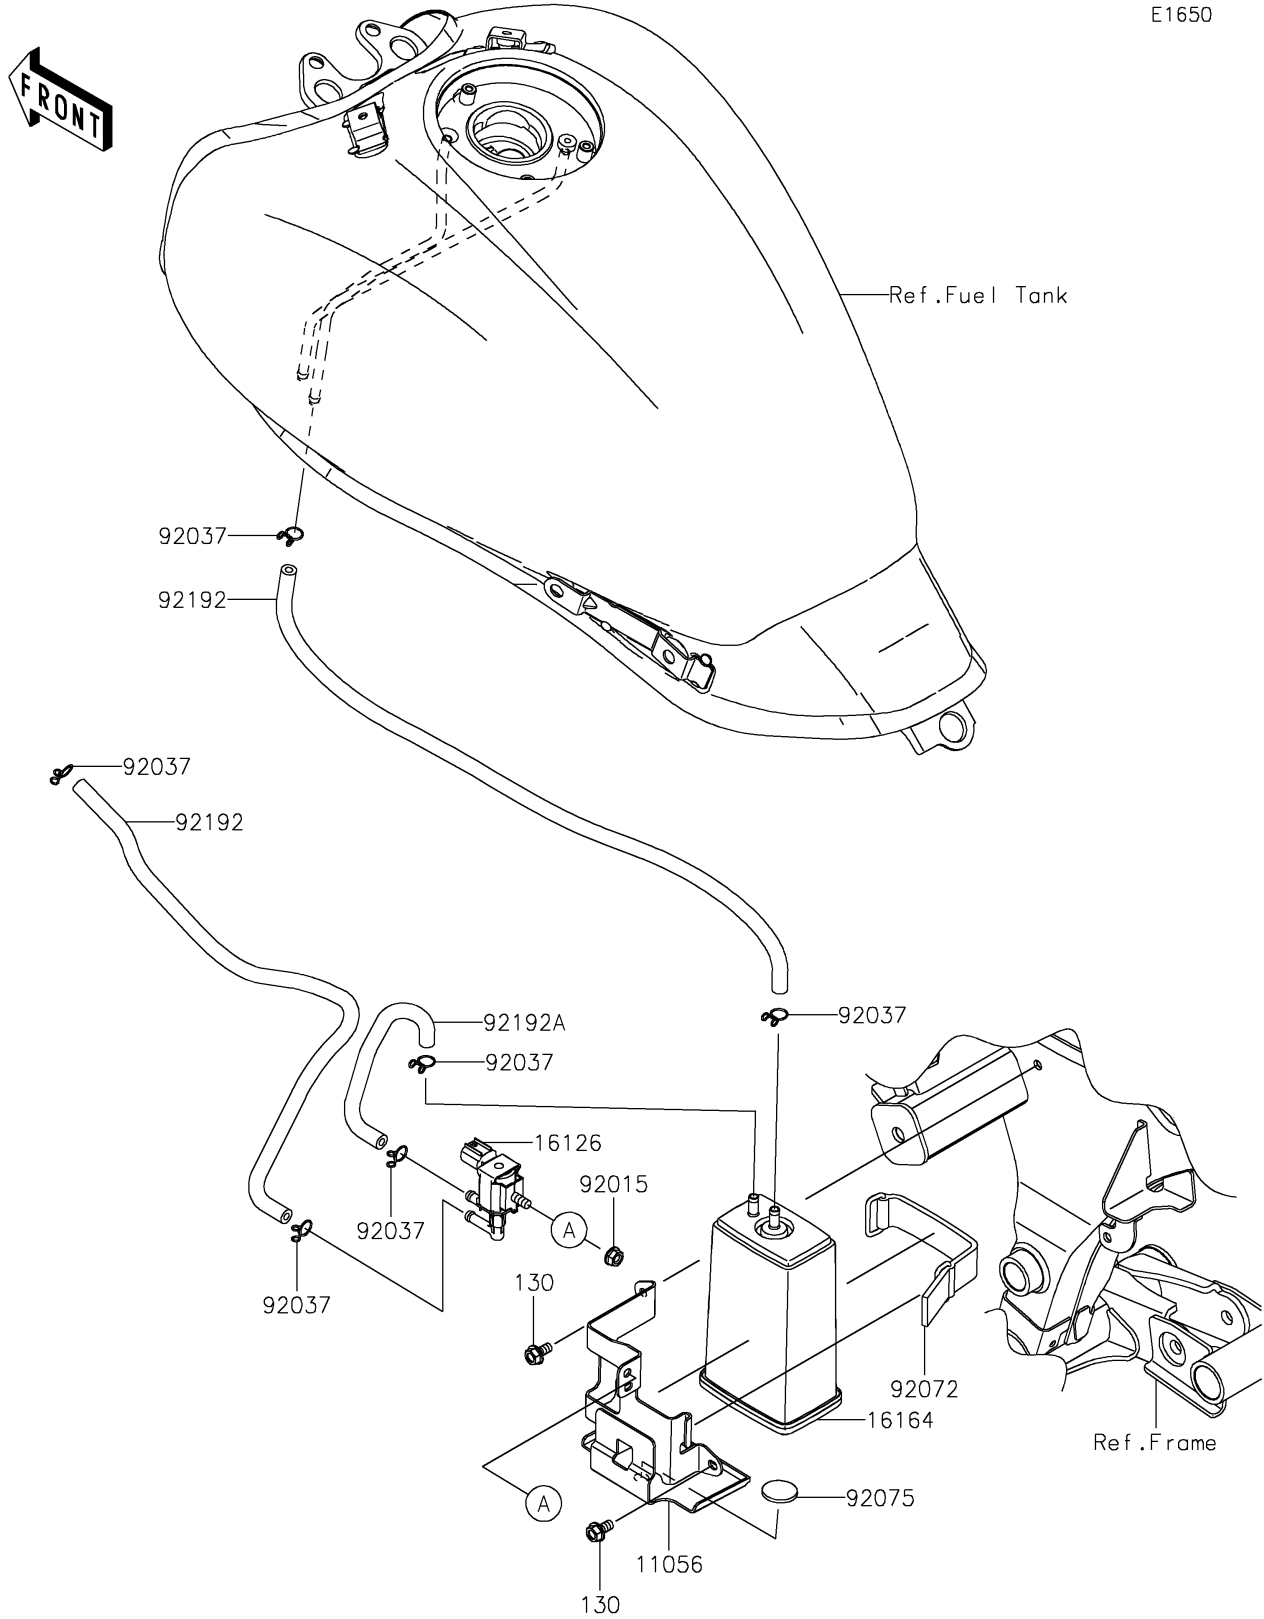

2022 VULCAN® S PARTS DIAGRAM

Fuel Evaporative System(CA)

E1650

2022 VULCAN® S PARTS LIST

Fuel Evaporative System(CA)

ITEM NAME	PART NUMBER	QUANTITY
BRACKET (Ref # 11056)	11056-3991	1
VALVE,SOLENOID (Ref # 16126)	16126-0705	1
CANISTER (Ref # 16164)	16164-0012	1
NUT,FLANGED,6MM (Ref # 92015)	92015-1367	1
CLAMP,TUBE (Ref # 92037)	92037-147	6
BAND,L=90 (Ref # 92072)	92072-0135	1
DAMPER,RUBBER (Ref # 92075)	92075-261	1
TUBE,5X10.4X470&40 (Ref # 92192)	92192-1385	2
TUBE,CANISTER-VALVE (Ref # 92192A)	92192-1386	1
BOLT-FLANGED,6X12 (Ref # 130)	130BA0612	2