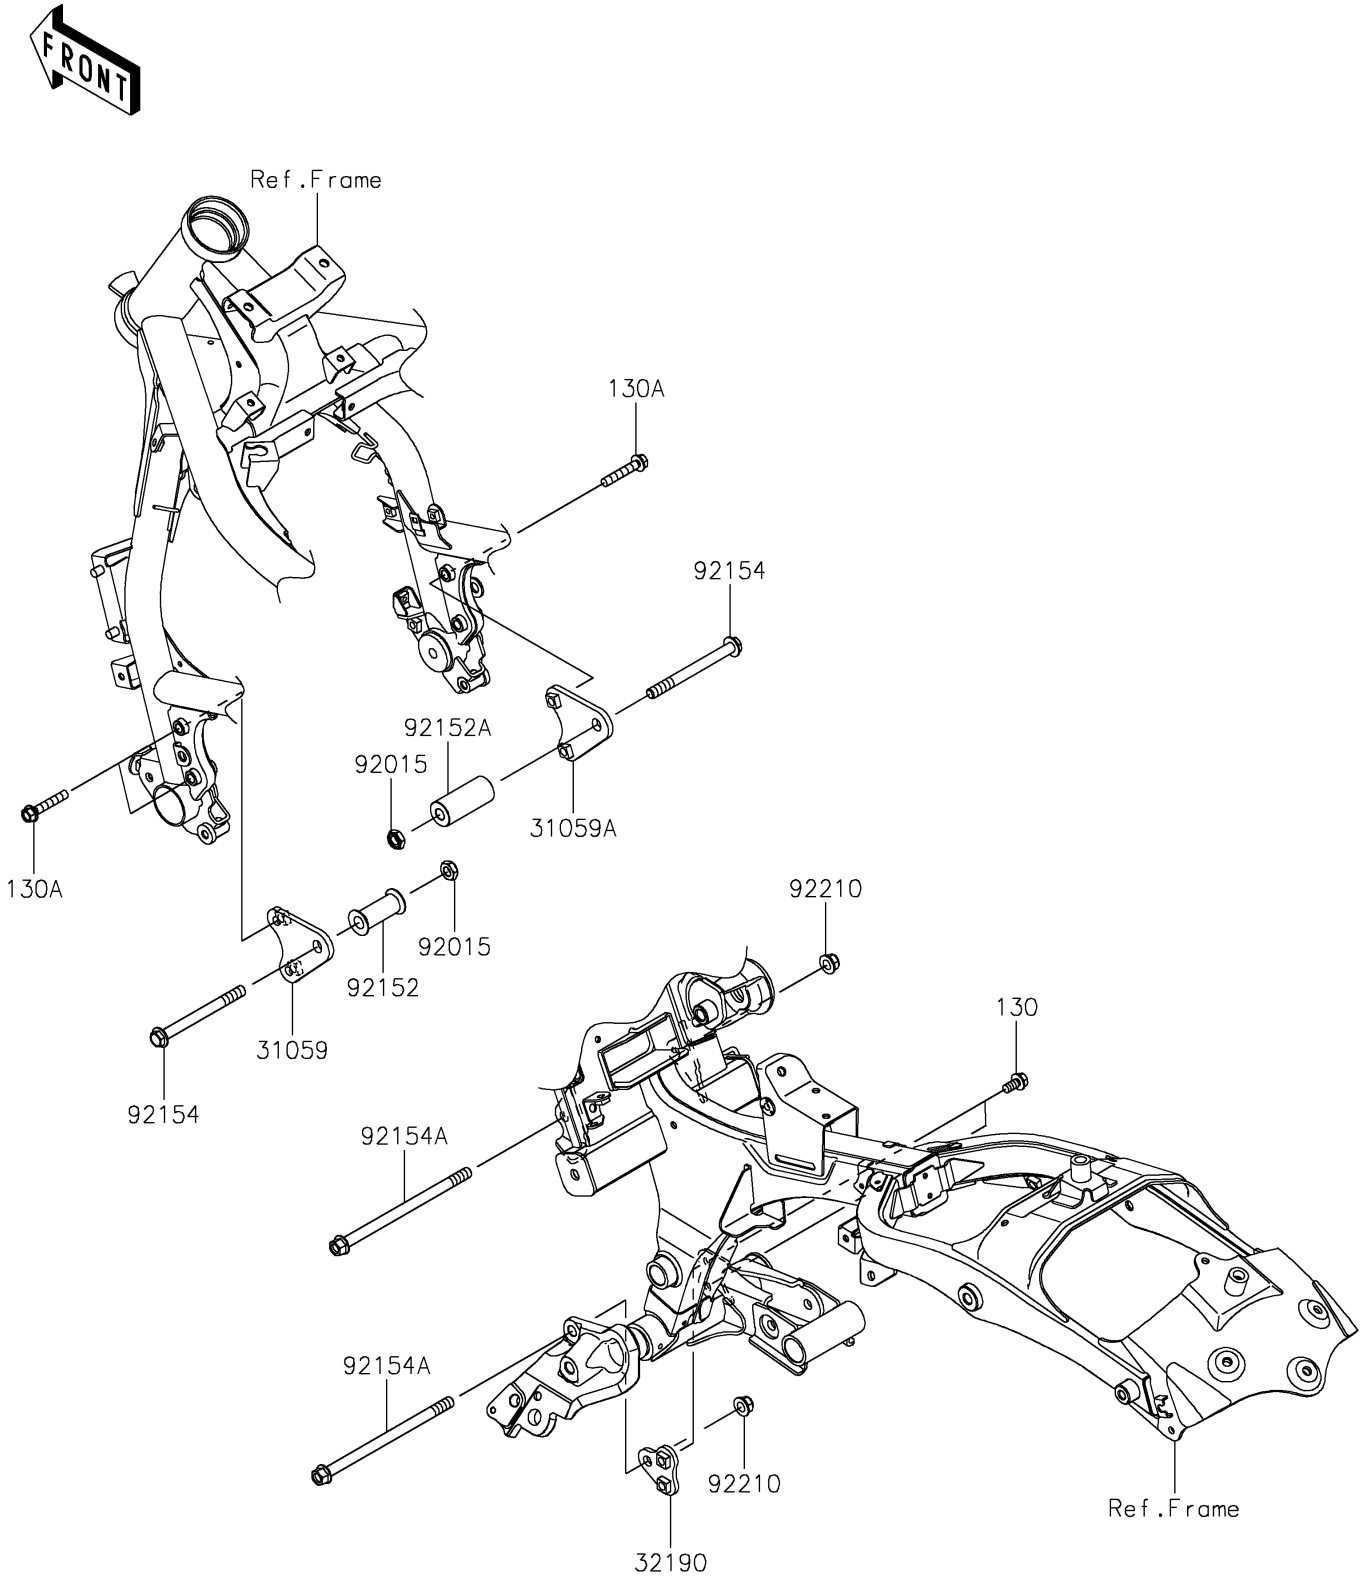

# 2022 VULCAN® S PARTS DIAGRAM

Engine Mount

F2122

## 2022 VULCAN® S PARTS LIST

### Engine Mount

ITEM NAME	PART NUMBER	QUANTITY
BRACKET-COMP-ENGINE,LH (Ref # 31059)	31059-0010	1
BRACKET-COMP-ENGINE,RH (Ref # 31059A)	31059-0011	1
BRACKET-ENGINE,RR,RH (Ref # 32190)	32190-0560	1
NUT,LOCK,10MM,BLACK (Ref # 92015)	92015-1188	2
COLLAR,11X26X50.8 (Ref # 92152)	92152-0963	1
COLLAR,11X26X60.7 (Ref # 92152A)	92152-1897	1
BOLT,FLANGED,10X110 (Ref # 92154)	92154-0716	2
BOLT,FLANGED,10X170 (Ref # 92154A)	92154-0840	2
NUT,LOCK,FLANGED,10MM (Ref # 92210)	92210-1081	2
BOLT-FLANGED,8X16 (Ref # 130)	130BA0816	2
BOLT-FLANGED,8X45 (Ref # 130A)	130BA0845	4