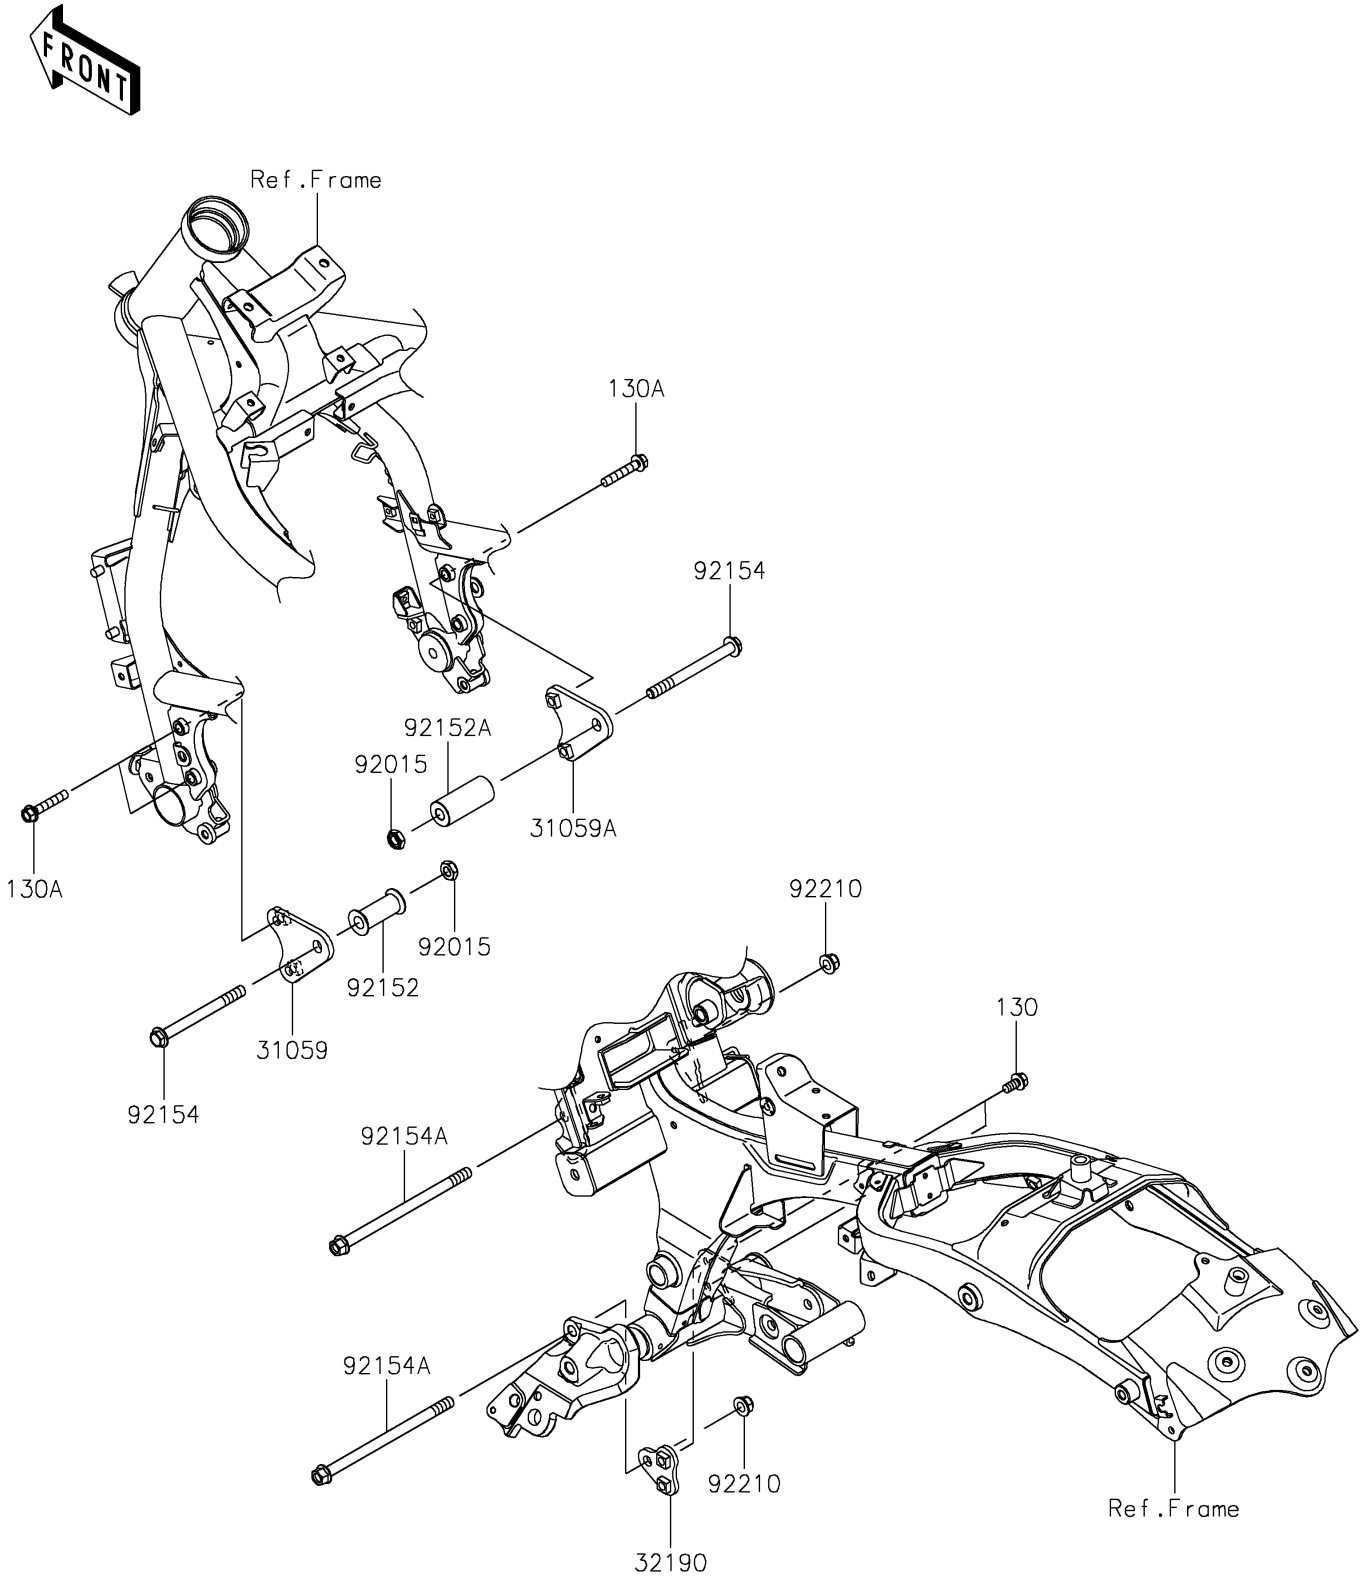

2021 VULCAN® S PARTS DIAGRAM

Engine Mount

F2122

2021 VULCAN® S PARTS LIST

Engine Mount

ITEM NAME	PART NUMBER	QUANTITY
BRACKET-COMP-ENGINE,LH (Ref # 31059)	31059-0010	1
BRACKET-COMP-ENGINE,RH (Ref # 31059A)	31059-0011	1
BRACKET-ENGINE,RR,RH (Ref # 32190)	32190-0560	1
NUT,LOCK,10MM,BLACK (Ref # 92015)	92015-1188	2
COLLAR,11X26X50.8 (Ref # 92152)	92152-0963	1
COLLAR,11X26X60.7 (Ref # 92152A)	92152-1897	1
BOLT,FLANGED,10X110 (Ref # 92154)	92154-0716	2
BOLT,FLANGED,10X170 (Ref # 92154A)	92154-0840	2
NUT,LOCK,FLANGED,10MM (Ref # 92210)	92210-1081	2
BOLT-FLANGED,8X16 (Ref # 130)	130BA0816	2
BOLT-FLANGED,8X45 (Ref # 130A)	130BA0845	4