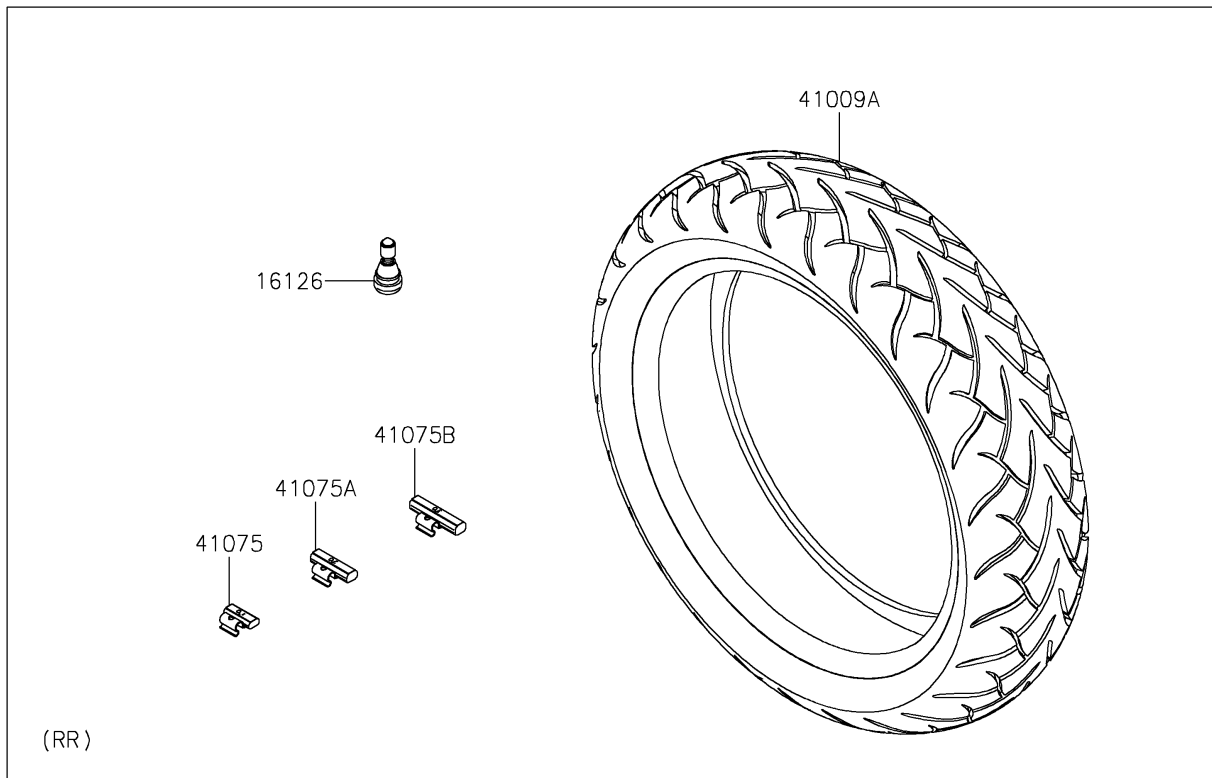

2021 VULCAN® S PARTS DIAGRAM

Tires

F2210

2021 VULCAN® S PARTS LIST

Tires

ITEM NAME	PART NUMBER	QUANTITY
VALVE,TIRE (Ref # 16126)	16126-1140	2
TIRE,FR,120/70R18(59H),D220F (Ref # 41009)	41009-0659	1
TIRE,RR,160/60ZR17(69H),D220ST (Ref # 41009A)	41009-0693	1
BALANCER-WHEEL,10G,SILVER (Ref # 41075)	41075-0007	AR
BALANCER-WHEEL,20G,SILVER (Ref # 41075A)	41075-0008	AR
BALANCER-WHEEL,30G,SILVER (Ref # 41075B)	41075-0009	AR