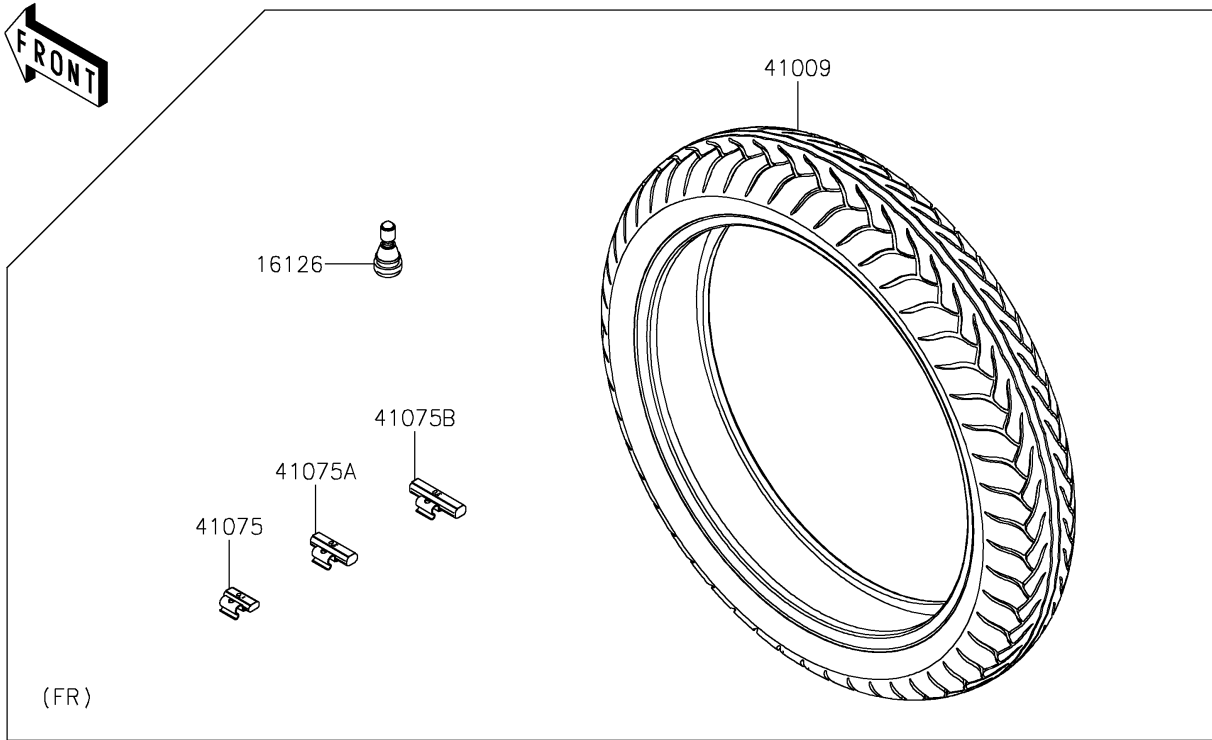

2021 VULCAN® S PARTS DIAGRAM

Tires

F2210

2021 VULCAN® S PARTS LIST

Tires

ITEM NAME	PART NUMBER	QUANTITY
VALVE,TIRE (Ref # 16126)	16126-1140	2
TIRE,FR,120/70R18(59H),D220F (Ref # 41009)	41009-0659	1
TIRE,RR,160/60ZR17(69H),D220ST (Ref # 41009A)	41009-0693	1
BALANCER-WHEEL,10G,SILVER (Ref # 41075)	41075-0007	AR
BALANCER-WHEEL,20G,SILVER (Ref # 41075A)	41075-0008	AR
BALANCER-WHEEL,30G,SILVER (Ref # 41075B)	41075-0009	AR