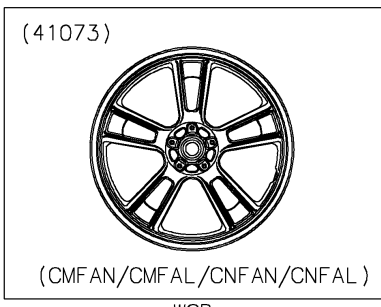

2021 VULCAN® S PARTS DIAGRAM

Front Wheel

2021 VULCAN® S PARTS LIST

Front Wheel

ITEM NAME	PART NUMBER	QUANTITY
AXLE,FR (Ref # 41068)	41068-0059	1
WHEEL-ASSY,FR,G.BLACK (Ref # 41073)	41073-0653-QT	1
SEAL-OIL,BJN30427 (Ref # 92049)	92049-0130	2
COLLAR,20X30X15.5 (Ref # 92152)	92152-0946	2
COLLAR,20.2X28X115 (Ref # 92152A)	92152-0958	1
BEARING-BALL,#6004UUC3 (Ref # 601)	601B6004UU	2