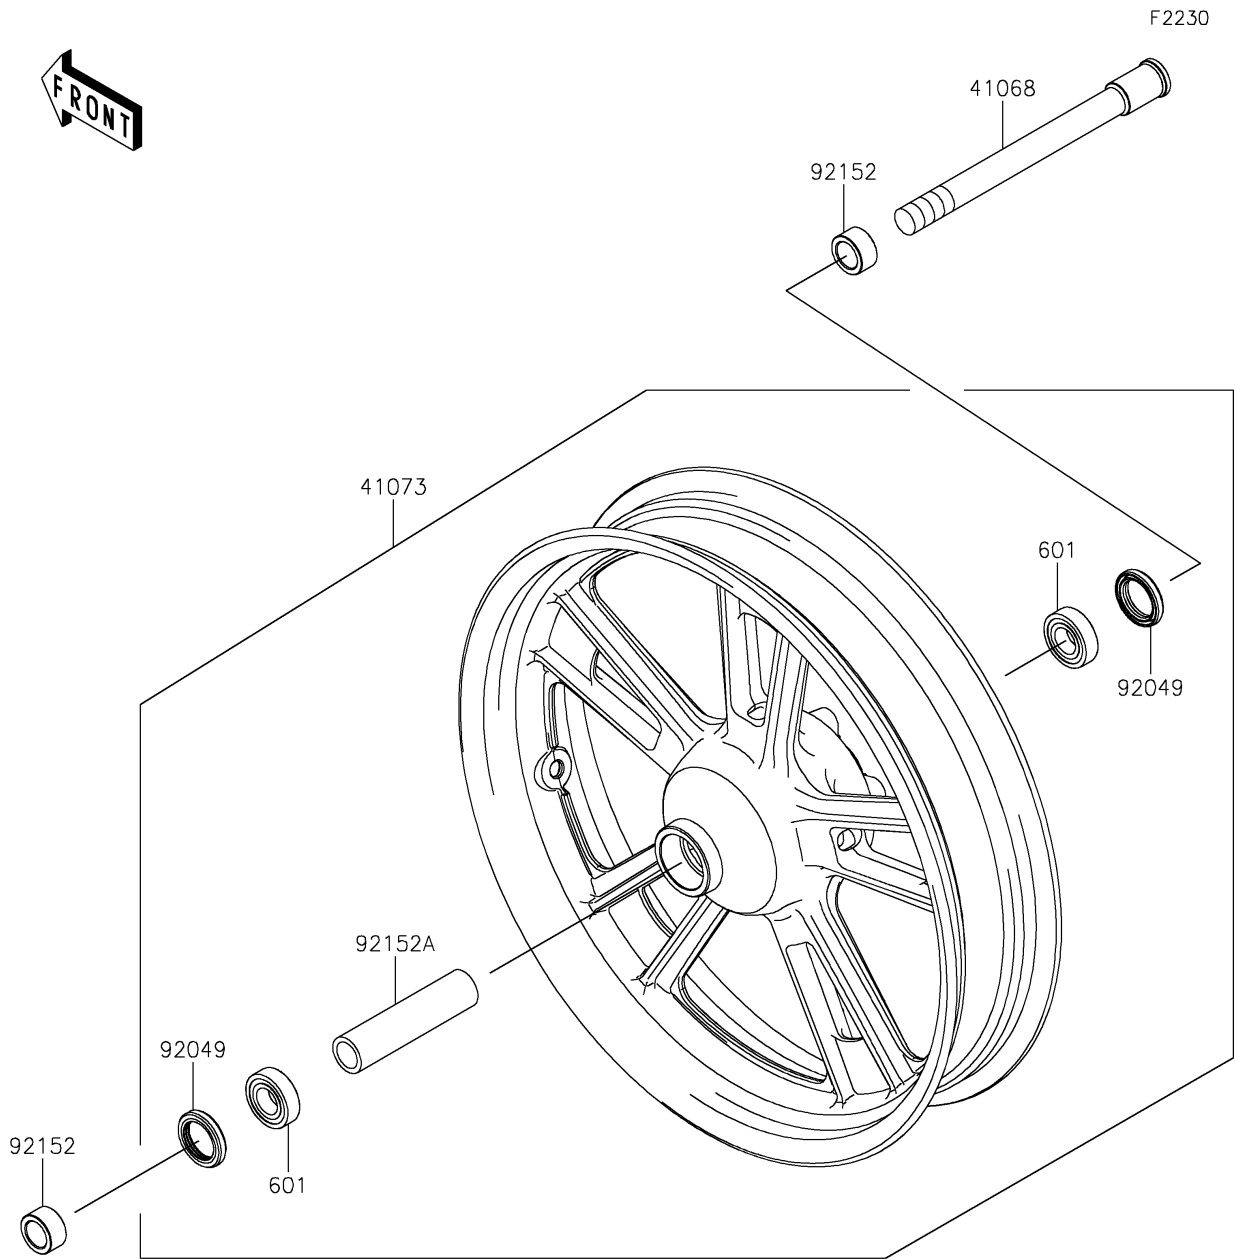

2021 VULCAN® S PARTS DIAGRAM

Front Wheel

2021 VULCAN® S PARTS LIST

Front Wheel

ITEM NAME	PART NUMBER	QUANTITY
AXLE,FR (Ref # 41068)	41068-0059	1
WHEEL-ASSY,FR,G.BLACK (Ref # 41073)	41073-0653-QT	1
SEAL-OIL,BJN30427 (Ref # 92049)	92049-0130	2
COLLAR,20X30X15.5 (Ref # 92152)	92152-0946	2
COLLAR,20.2X28X115 (Ref # 92152A)	92152-0958	1
BEARING-BALL,#6004UUC3 (Ref # 601)	601B6004UU	2