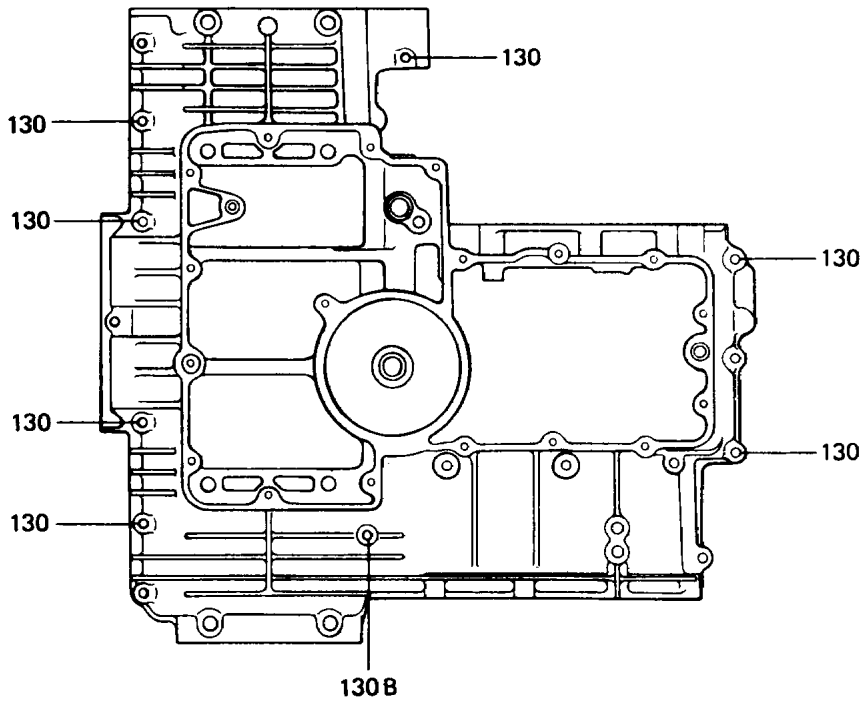

1993 Police 1000 PARTS DIAGRAM

Crankcase Bolt Pattern

E1412-0008

1993 Police 1000 PARTS LIST

Crankcase Bolt Pattern

ITEM NAME	PART NUMBER	QUANTITY
BOLT-FLANGED (Ref # 130)	130Y0640	9
BOLT-FLANGED (Ref # 130A)	130Y0650	1
BOLT-FLANGED (Ref # 130B)	130Y0695	1