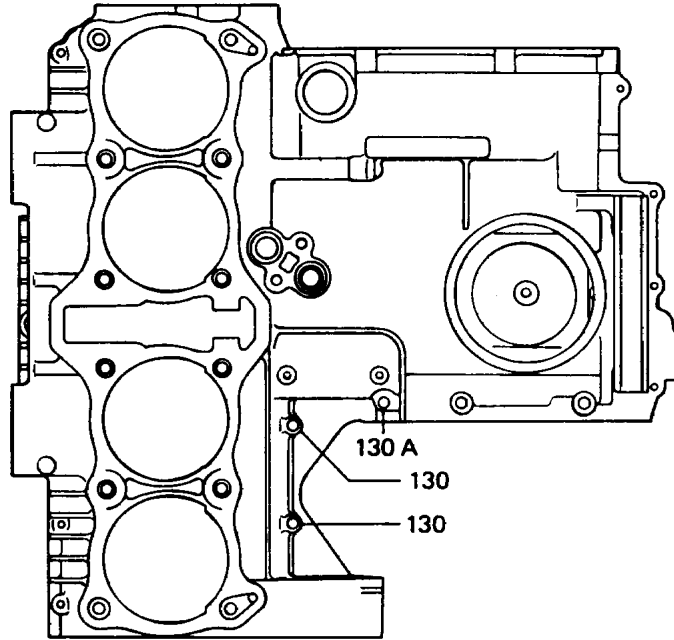

1993 Police 1000 PARTS DIAGRAM

Crankcase Bolt Pattern

E1412-0008

1993 Police 1000 PARTS LIST

Crankcase Bolt Pattern

ITEM NAME	PART NUMBER	QUANTITY
BOLT-FLANGED (Ref # 130)	130Y0640	9
BOLT-FLANGED (Ref # 130A)	130Y0650	1
BOLT-FLANGED (Ref # 130B)	130Y0695	1