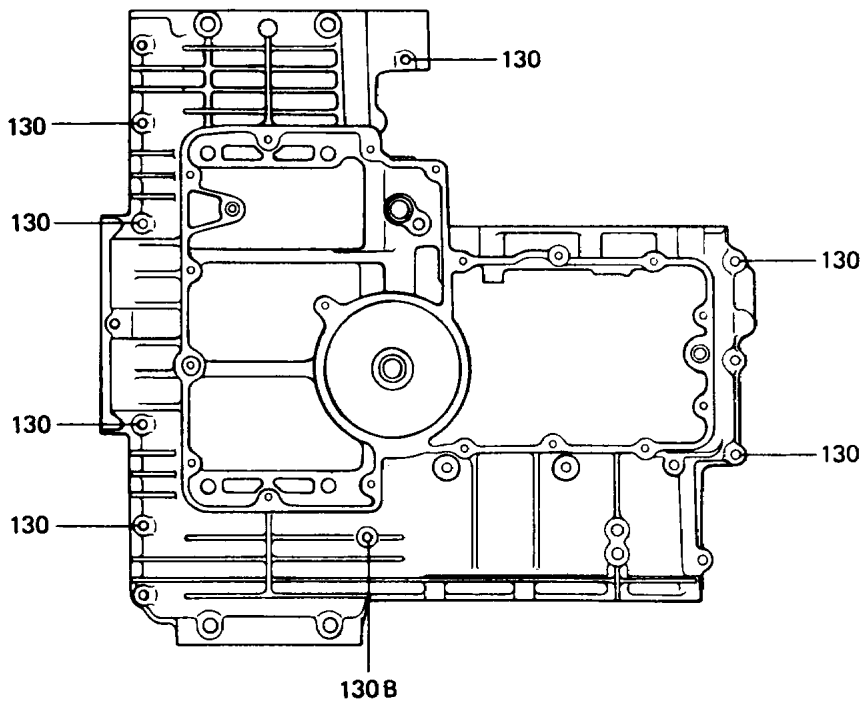

1994 Police 1000 PARTS DIAGRAM

Crankcase Bolt Pattern

E1412-0008

1994 Police 1000 PARTS LIST

Crankcase Bolt Pattern

ITEM NAME	PART NUMBER	QUANTITY
BOLT-FLANGED (Ref # 130)	130Y0640	9
BOLT-FLANGED (Ref # 130A)	130Y0650	1
BOLT-FLANGED (Ref # 130B)	130Y0695	1