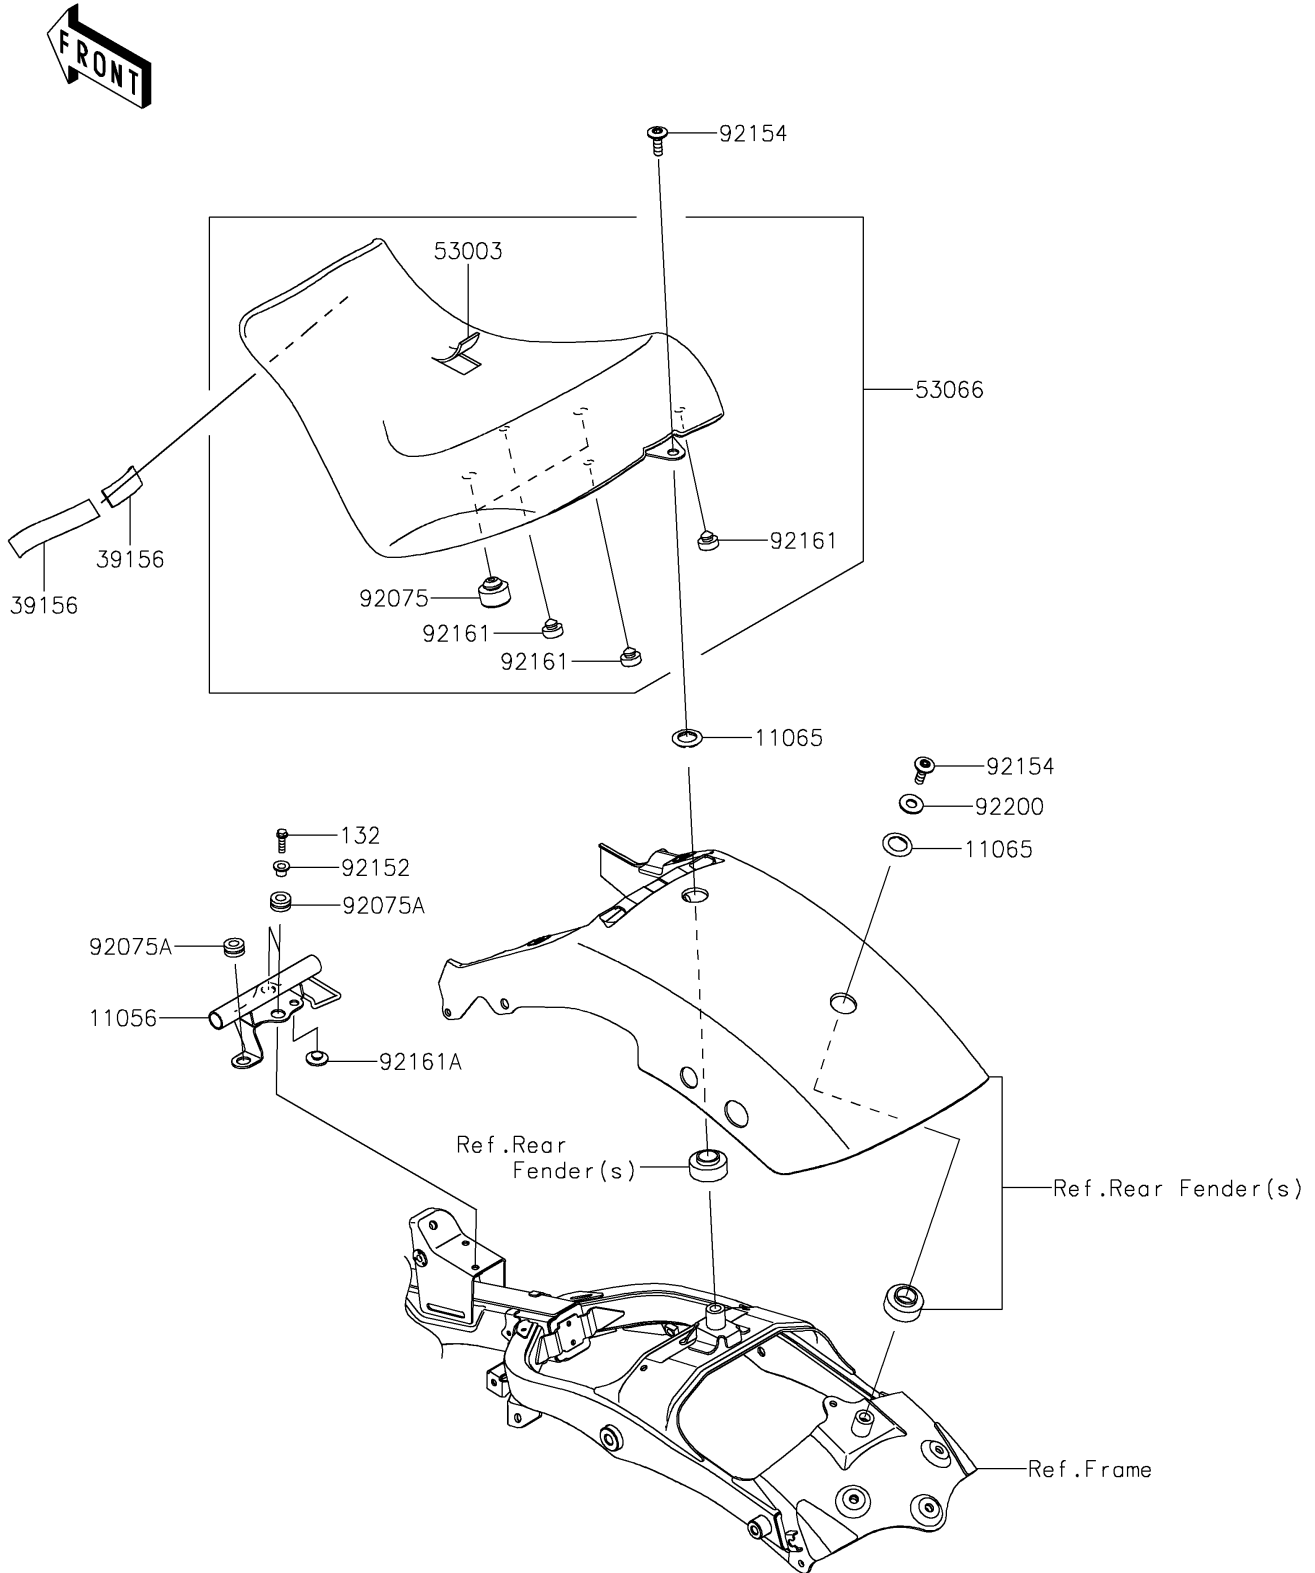

2021 VULCAN® S PARTS DIAGRAM

Seat

F2510

2021 VULCAN® S PARTS LIST

Seat

ITEM NAME	PART NUMBER	QUANTITY
BRACKET,SEAT (Ref # 11056)	11056-4009	1
CAP (Ref # 11065)	11065-0872	2
PAD,20X100X2 (Ref # 39156)	39156-1934	2
LEATHER,FR SEAT,BLACK (Ref # 53003)	53003-0567-MA	1
SEAT-ASSY,FR,BLACK (Ref # 53066)	53066-0734-MA	1
DAMPER (Ref # 92075)	92075-015	2
DAMPER (Ref # 92075A)	92075-1880	3
COLLAR,6.8X10X11.6 (Ref # 92152)	92152-0977	2
BOLT,SOCKET,8X25 (Ref # 92154)	92154-1805	2
DAMPER,10X20X8 (Ref # 92161)	92161-0855	3
DAMPER,8X22X10 (Ref # 92161A)	92161-1685	1
WASHER,10.5X24X2 (Ref # 92200)	92200-0987	1
BOLT-FLANGED-SMALL,6X20 (Ref # 132)	132BA0620	2