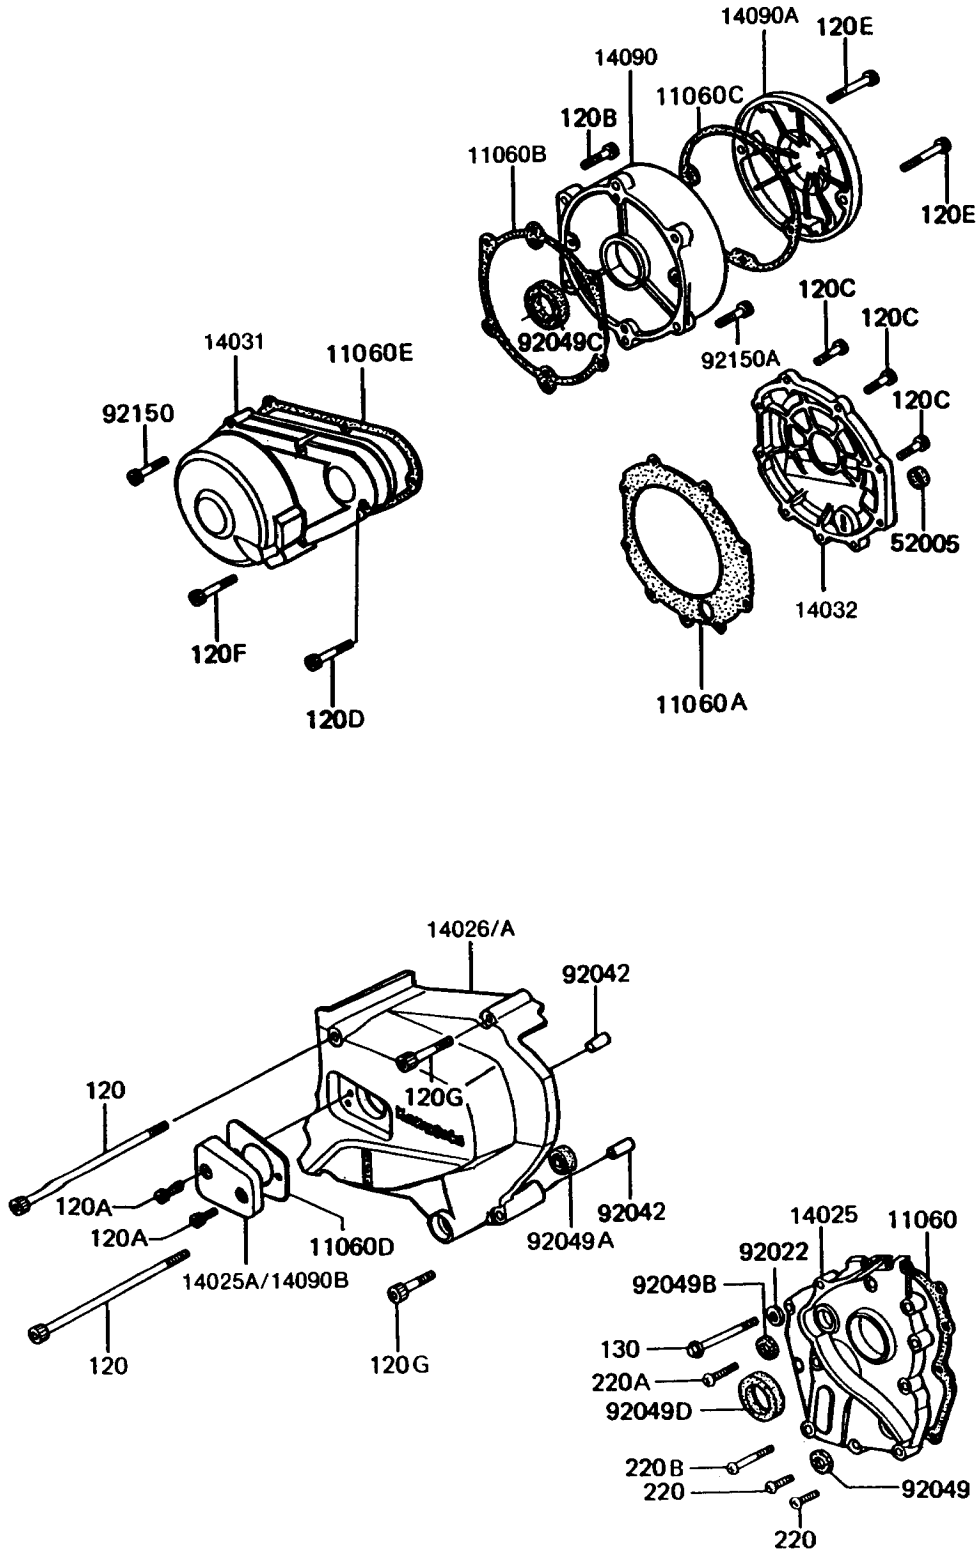

# 1991 Police 1000 PARTS DIAGRAM

Engine Cover(s)

E1431-0105

# 1991 Police 1000 PARTS LIST

## Engine Cover(s)

ITEM NAME	PART NUMBER	QUANTITY
GASKET,TRANSMISSION COVER (Ref # 11060)	11060-1069	1
GASKET,CLUTCH COVER (Ref # 11060A)	11060-1070	1
GASKET,RH ENGINE COVER (Ref # 11060B)	11060-1071	1
GASKET,PULSING COIL COVER (Ref # 11060C)	11060-1072	1
GASKET,CLUTCH ADJUSTING COVER (Ref # 11060D)	11060-1073	1
GASKET,GENERATOR COVER (Ref # 11060E)	11060-1075	1
COVER,TRANSMISSION (Ref # 14025)	14025-1240	1
COVER,CLUTCH RELEASE (Ref # 14025A)	14025-1249	1
COVER-CHAIN (Ref # 14026)	14026-1063	1
COVER-GENERATOR (Ref # 14031)	14031-1292	1
COVER-CLUTCH (Ref # 14032)	14032-1375	1
COVER,ENGINE COVER (Ref # 14090)	14090-1420	1
COVER,PULSING COIL (Ref # 14090A)	14090-1421	1
GAUGE,OIL LEVEL (Ref # 52005)	52005-1009	1
WASHER,6.1X12X1 (Ref # 92022)	92022-077	1
PIN,DOWEL,6.3X8X14 (Ref # 92042)	92042-007	2
SEAL-OIL,SB12205 (Ref # 92049)	92049-004	1
SEAL-OIL,CLUTCH RELEASE (Ref # 92049A)	92049-1003	1
SEAL-OIL,SD-8187 (Ref # 92049B)	92049-1017	1
SEAL-OIL,SC32487 (Ref # 92049C)	92049-1033	1
SEAL-OIL,AE2343F0 (Ref # 92049D)	92049-1070	1
BOLT,SOCKET,6X40 (Ref # 92150)	92150-1653	1
BOLT,SOCKET,6X22 (Ref # 92150A)	92150-1654	3
BOLT-SOCKET (Ref # 120)	120Z06125	2
BOLT-SOCKET (Ref # 120A)	120Z0614	2
BOLT-SOCKET (Ref # 120B)	120Z0622	3
BOLT-SOCKET (Ref # 120C)	120Z0625	9
BOLT-SOCKET (Ref # 120D)	120Z0630	6
BOLT-SOCKET (Ref # 120E)	120Z0635	2

### Engine Cover(s)

ITEM NAME	PART NUMBER	QUANTITY
BOLT-SOCKET (Ref # 120F)	120Z0640	1
BOLT-SOCKET (Ref # 120G)	120Z0670	2
BOLT-FLANGED,6X55 (Ref # 130)	130G0655	1
SCREW-PAN-CROS,6X20,WHITE (Ref # 220)	220B0620	6
SCREW-PAN-CROS,6X28 (Ref # 220A)	220B0628	1
SCREW-PAN-CROS,6X40 (Ref # 220B)	220B0640	2