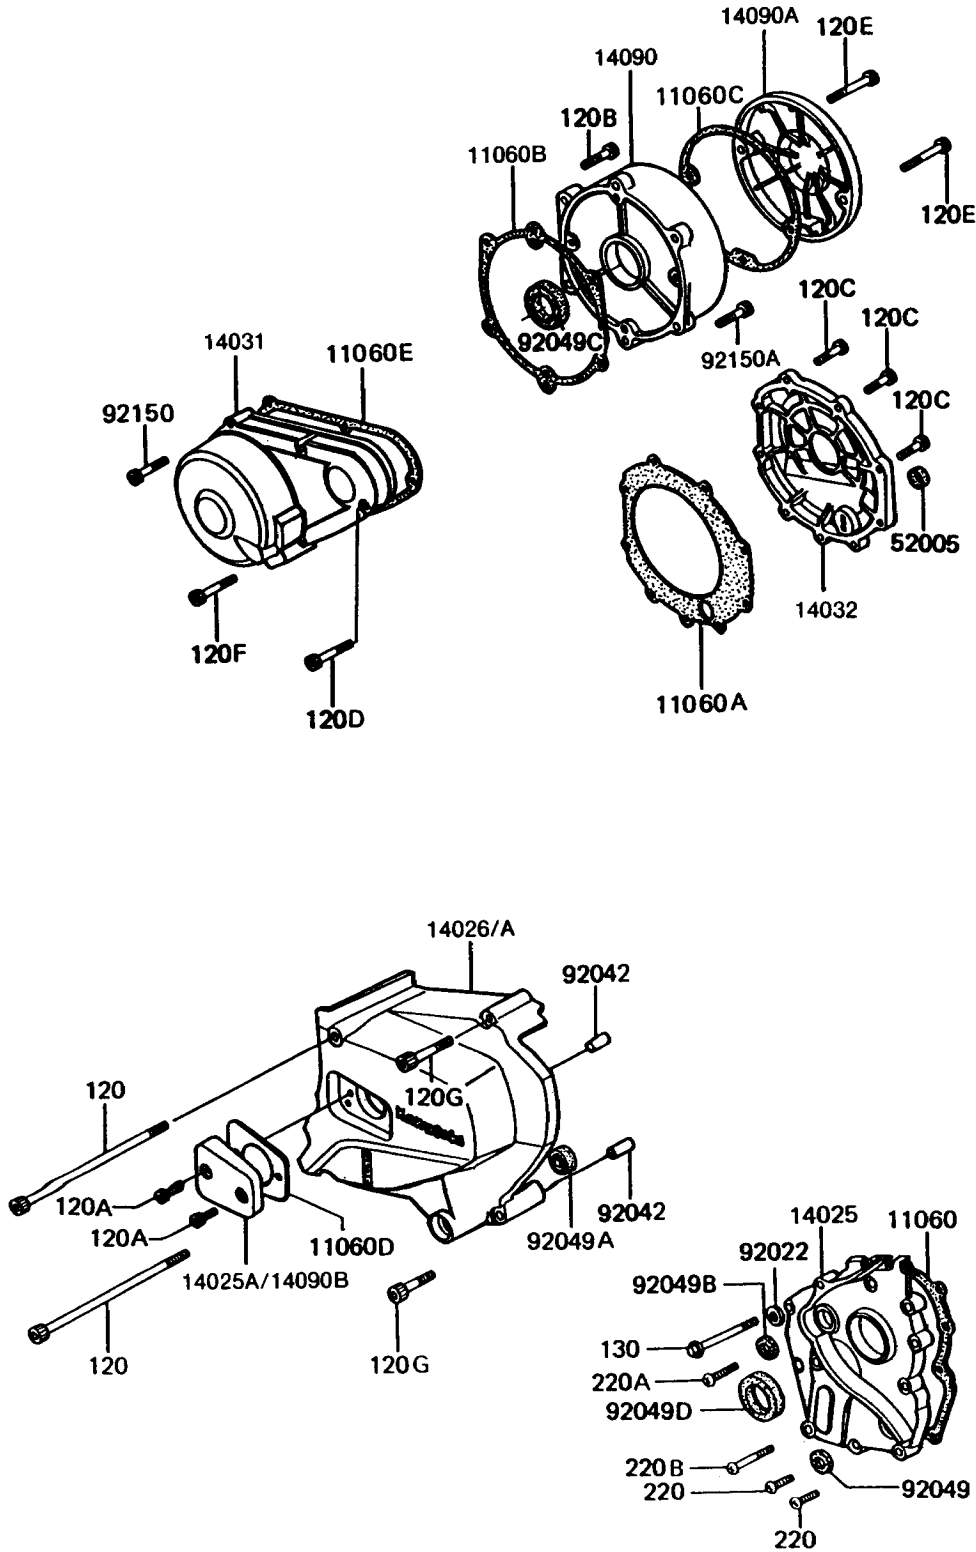

# 1993 Police 1000 PARTS DIAGRAM

Engine Cover(s)

E1431-0105

# 1993 Police 1000 PARTS LIST

## Engine Cover(s)

ITEM NAME	PART NUMBER	QUANTITY
GASKET,TRANSMISSION COVER (Ref # 11060)	11060-1069	1
GASKET,CLUTCH COVER (Ref # 11060A)	11060-1070	1
GASKET,RH ENGINE COVER (Ref # 11060B)	11060-1071	1
GASKET,PULSING COIL COVER (Ref # 11060C)	11060-1072	1
GASKET,CLUTCH ADJUSTING COVER (Ref # 11060D)	11060-1073	1
GASKET,GENERATOR COVER (Ref # 11060E)	11060-1075	1
COVER,TRANSMISSION (Ref # 14025)	14025-1240	1
COVER,CLUTCH RELEASE (Ref # 14025A)	14025-1249	1
COVER-CHAIN (Ref # 14026)	14026-1063	1
COVER-GENERATOR (Ref # 14031)	14031-1292	1
COVER-CLUTCH (Ref # 14032)	14032-1375	1
COVER,ENGINE COVER (Ref # 14090)	14090-1420	1
COVER,PULSING COIL (Ref # 14090A)	14090-1421	1
GAUGE,OIL LEVEL (Ref # 52005)	52005-1009	1
WASHER,6.1X12X1 (Ref # 92022)	92022-077	1
PIN,DOWEL,6.3X8X14 (Ref # 92042)	92042-007	2
SEAL-OIL,SB12205 (Ref # 92049)	92049-004	1
SEAL-OIL,CLUTCH RELEASE (Ref # 92049A)	92049-1003	1
SEAL-OIL,SD-8187 (Ref # 92049B)	92049-1017	1
SEAL-OIL,SC32487 (Ref # 92049C)	92049-1033	1
SEAL-OIL,AE2343F0 (Ref # 92049D)	92049-1070	1
BOLT,SOCKET,6X40 (Ref # 92150)	92150-1653	1
BOLT,SOCKET,6X22 (Ref # 92150A)	92150-1654	3
BOLT-SOCKET (Ref # 120)	120Z06125	2
BOLT-SOCKET (Ref # 120A)	120Z0614	2
BOLT-SOCKET (Ref # 120B)	120Z0622	3
BOLT-SOCKET (Ref # 120C)	120Z0625	9
BOLT-SOCKET (Ref # 120D)	120Z0630	6
BOLT-SOCKET (Ref # 120E)	120Z0635	2

## Engine Cover(s)

ITEM NAME	PART NUMBER	QUANTITY
BOLT-SOCKET (Ref # 120F)	120Z0640	1
BOLT-SOCKET (Ref # 120G)	120Z0670	2
BOLT-FLANGED,6X55 (Ref # 130)	130G0655	1
SCREW-PAN-CROS,6X20,WHITE (Ref # 220)	220B0620	6
SCREW-PAN-CROS,6X28 (Ref # 220A)	220B0628	1
SCREW-PAN-CROS,6X40 (Ref # 220B)	220B0640	2