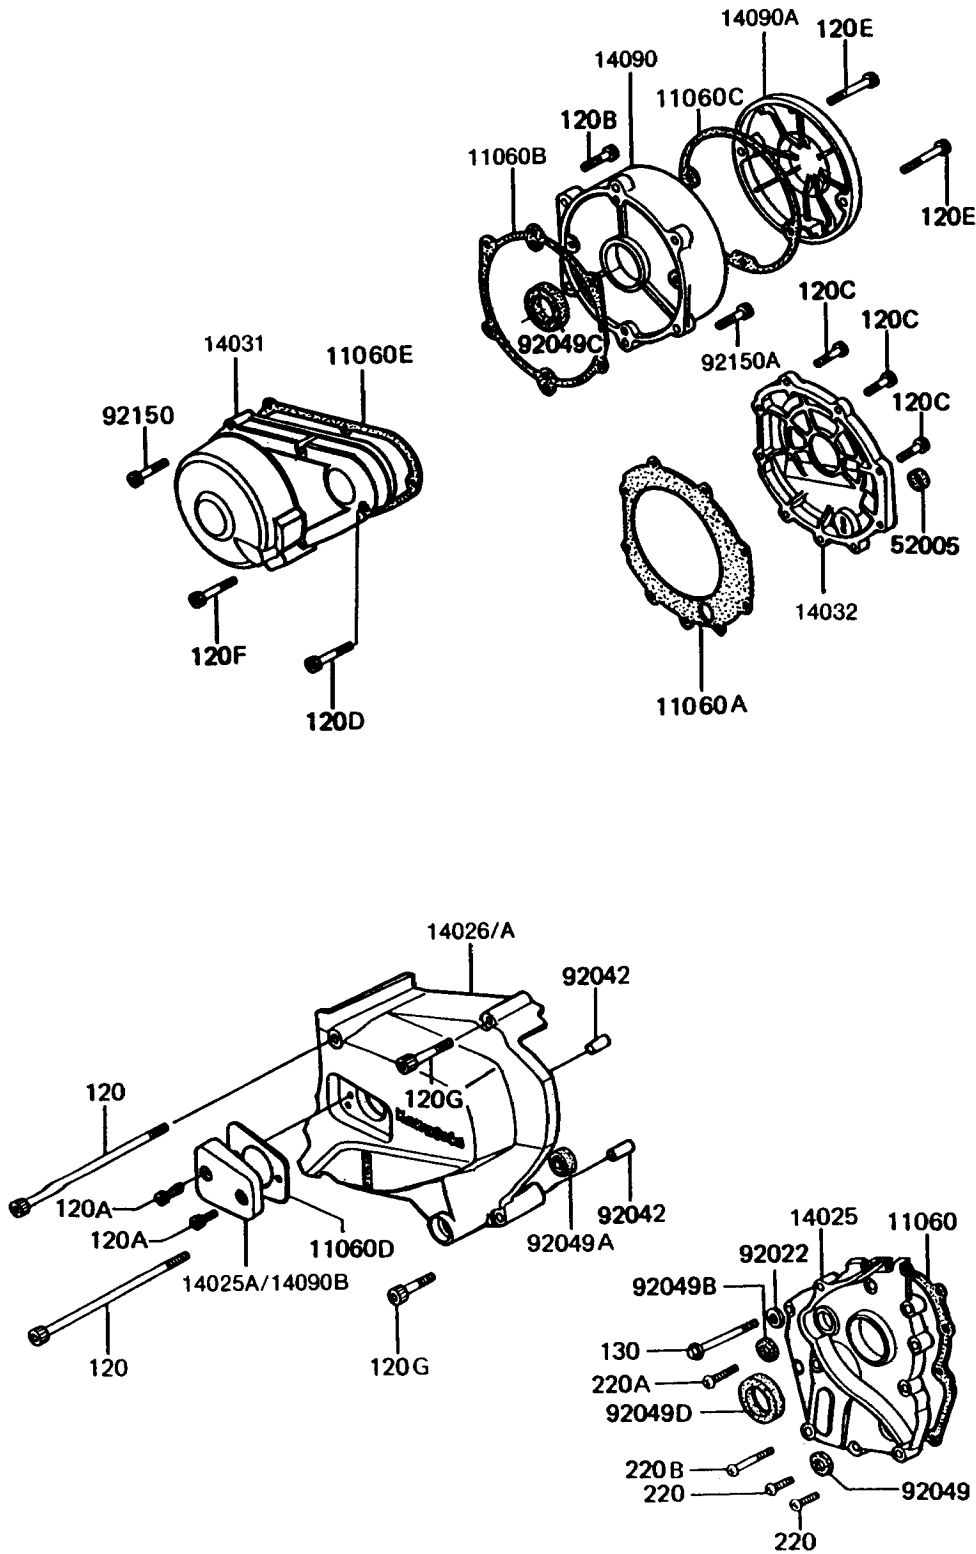

1994 Police 1000 PARTS DIAGRAM

Engine Cover(s)

E1431-0105

1994 Police 1000 PARTS LIST

Engine Cover(s)

ITEM NAME	PART NUMBER	QUANTITY
GASKET,TRANSMISSION COVER (Ref # 11060)	11060-1069	1
GASKET,CLUTCH COVER (Ref # 11060A)	11060-1070	1
GASKET,RH ENGINE COVER (Ref # 11060B)	11060-1071	1
GASKET,PULSING COIL COVER (Ref # 11060C)	11060-1072	1
GASKET,CLUTCH ADJUSTING COVER (Ref # 11060D)	11060-1073	1
GASKET,GENERATOR COVER (Ref # 11060E)	11060-1075	1
COVER,TRANSMISSION (Ref # 14025)	14025-1240	1
COVER-CHAIN (Ref # 14026A)	14026-1202	1
COVER-GENERATOR (Ref # 14031)	14031-1292	1
COVER-CLUTCH (Ref # 14032)	14032-1375	1
COVER,ENGINE COVER (Ref # 14090)	14090-1420	1
COVER,PULSING COIL (Ref # 14090A)	14090-1421	1
COVER,CLUTCH RELEASE (Ref # 14090B)	14090-1422	1
GAUGE,OIL LEVEL (Ref # 52005)	52005-1009	1
WASHER,6.1X12X1 (Ref # 92022)	92022-077	1
PIN,DOWEL,6.3X8X14 (Ref # 92042)	92042-007	2
SEAL-OIL,SB12205 (Ref # 92049)	92049-004	1
SEAL-OIL,CLUTCH RELEASE (Ref # 92049A)	92049-1003	1
SEAL-OIL,SD-8187 (Ref # 92049B)	92049-1017	1
SEAL-OIL,SC32487 (Ref # 92049C)	92049-1033	1
SEAL-OIL,AE2343F0 (Ref # 92049D)	92049-1070	1
BOLT,SOCKET,6X40 (Ref # 92150)	92150-1653	1
BOLT,SOCKET,6X22 (Ref # 92150A)	92150-1654	3
BOLT-SOCKET (Ref # 120)	120Z06125	2
BOLT-SOCKET (Ref # 120A)	120Z0614	2
BOLT-SOCKET (Ref # 120B)	120Z0622	3
BOLT-SOCKET (Ref # 120C)	120Z0625	9
BOLT-SOCKET (Ref # 120D)	120Z0630	6
BOLT-SOCKET (Ref # 120E)	120Z0635	2

1994 Police 1000 PARTS LIST

Engine Cover(s)

ITEM NAME	PART NUMBER	QUANTITY
BOLT-SOCKET (Ref # 120F)	120Z0640	1
BOLT-SOCKET (Ref # 120G)	120Z0670	2
BOLT-FLANGED,6X55 (Ref # 130)	130G0655	1
SCREW-PAN-CROS,6X20,WHITE (Ref # 220)	220B0620	6
SCREW-PAN-CROS,6X28 (Ref # 220A)	220B0628	1
SCREW-PAN-CROS,6X40 (Ref # 220B)	220B0640	2