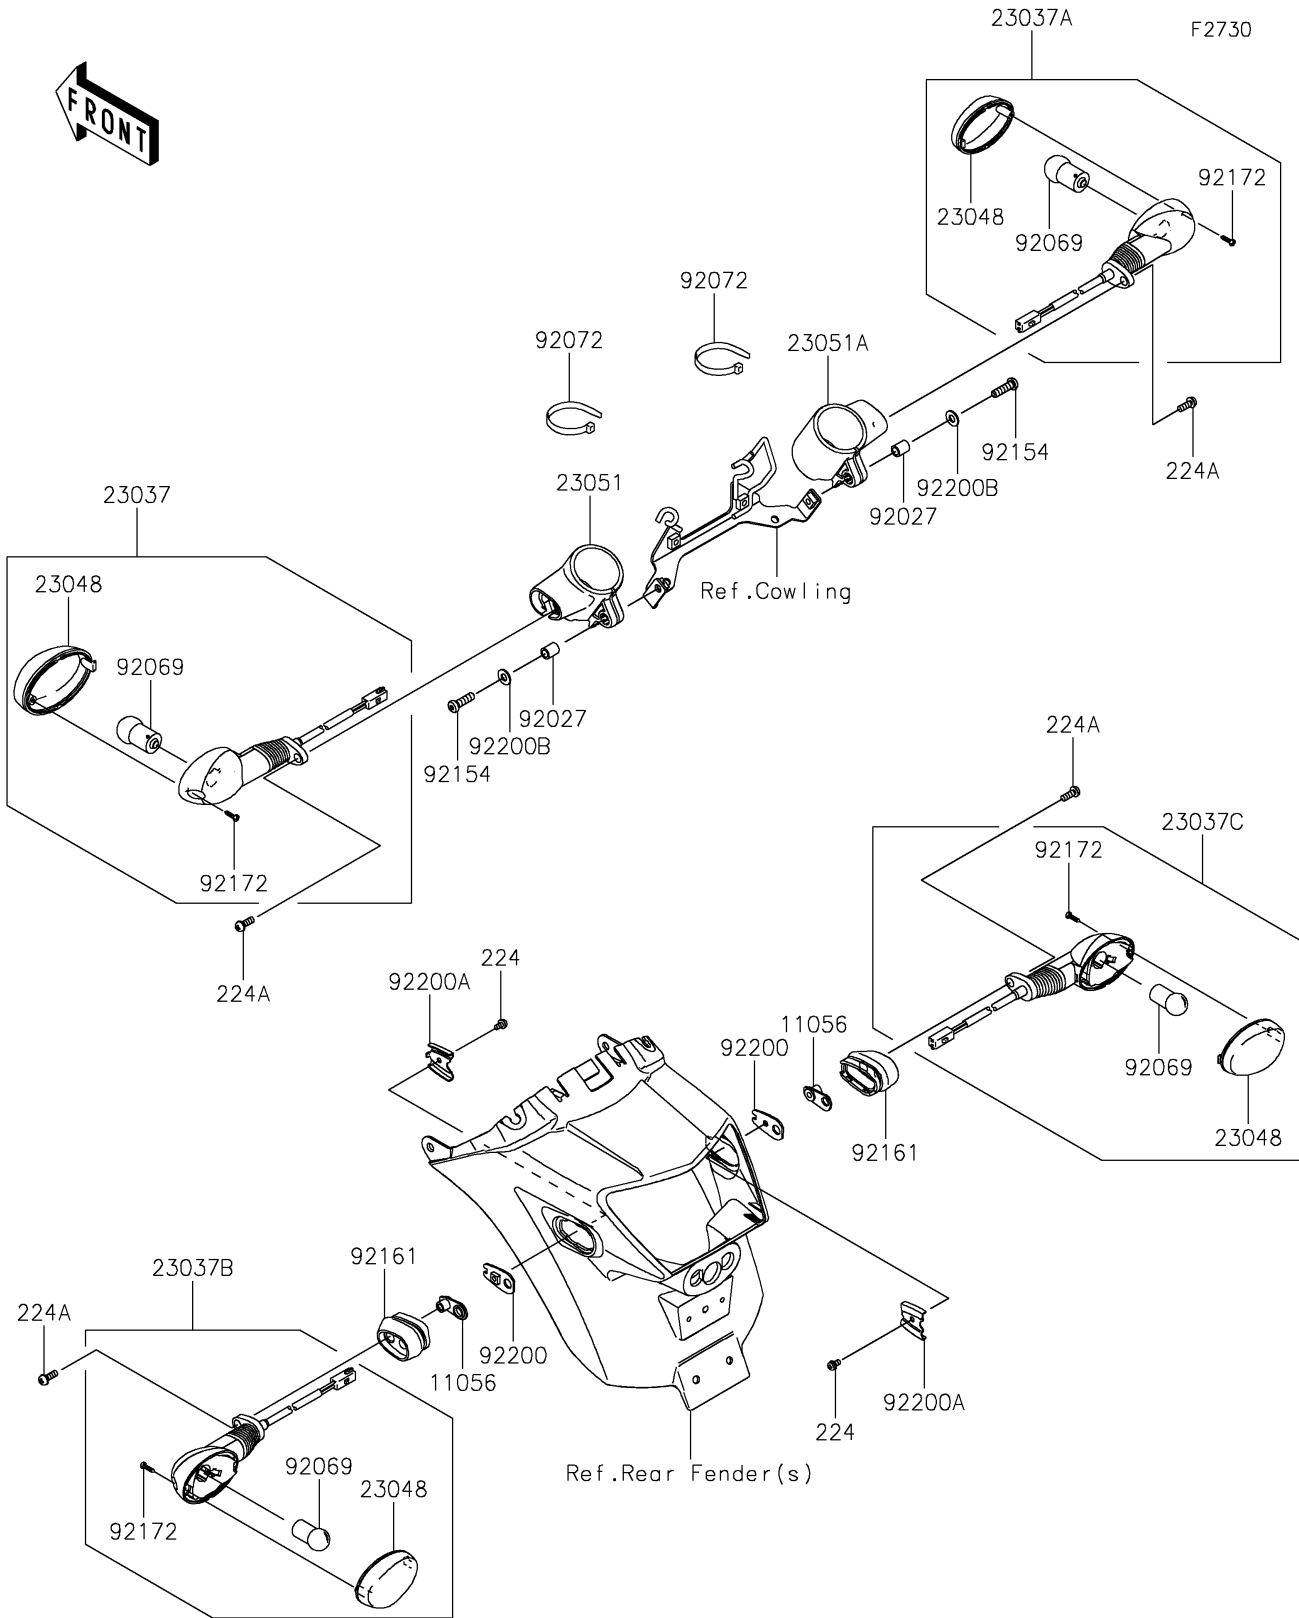

2022 VULCAN® S PARTS DIAGRAM

Turn Signals

2022 VULCAN® S PARTS LIST

Turn Signals

ITEM NAME	PART NUMBER	QUANTITY
BRACKET,6MM (Ref # 11056)	11056-4156	2
LAMP-ASSY-SIGNAL,FR,LH (Ref # 23037)	23037-0416	1
LAMP-ASSY-SIGNAL,FR,RH (Ref # 23037A)	23037-0417	1
LAMP-ASSY-SIGNAL,RR,LH (Ref # 23037B)	23037-0452	1
LAMP-ASSY-SIGNAL,RR,RH (Ref # 23037C)	23037-0453	1
LENS-SIGNAL LAMP (Ref # 23048)	23048-0035	4
BRACKET-SIGNAL LAMP,LH (Ref # 23051)	23051-0042	1
BRACKET-SIGNAL LAMP,RH (Ref # 23051A)	23051-0043	1
COLLAR,6.8X10X12 (Ref # 92027)	92027-162	2
BULB,12V 10W (Ref # 92069)	92069-0106	4
BAND,L=152 (Ref # 92072)	92072-3874	2
BOLT,SOCKET,6X22 (Ref # 92154)	92154-0402	2
DAMPER,SIGNAL LAMP (Ref # 92161)	92161-1680	2
SCREW,TAPPING,2.9X13 (Ref # 92172)	92172-0343	4
WASHER,SIGNAL LAMP (Ref # 92200)	92200-0164	2
WASHER,SIGNAL LAMP (Ref # 92200A)	92200-0165	2
WASHER,6.5X14X1.2 (Ref # 92200B)	92200-0964	2
SCREW-PAN-WP-CROS,4X8 (Ref # 224)	224AB0408	2
SCREW-PAN-WP-CROS,6X14 (Ref # 224A)	224AB0614	4