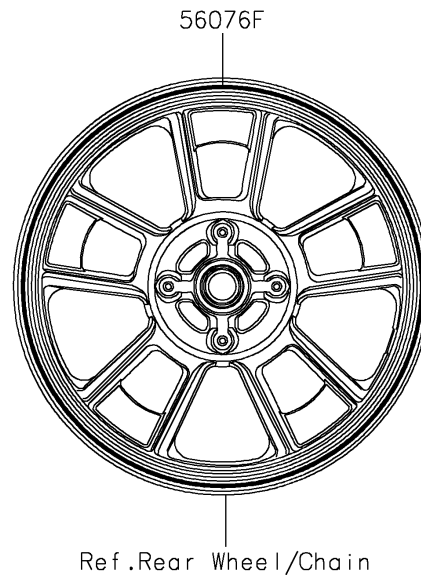

2022 VULCAN® S PARTS DIAGRAM

Decals(Graystone)(CMFAN/CMFAL)

F2861

2022 VULCAN® S PARTS LIST

Decals(Graystone)(CMFAN/CMFAL)

ITEM NAME	PART NUMBER	QUANTITY
MARK,CLUTCH COVER,KAWASAKI (Ref # 56054)	56054-1728	1
PATTERN,FUEL TANK,UPP (Ref # 56076)	56076-1809	1
PATTERN,FUEL TANK,LH (Ref # 56076A)	56076-1810	1
PATTERN,FUEL TANK,RH (Ref # 56076B)	56076-1811	1
PATTERN,SHROUD COVER,LH (Ref # 56076C)	56076-1812	1
PATTERN,SHROUD COVER,RH (Ref # 56076D)	56076-1813	1
PATTERN,FR WHEEL,RED,6X1497 (Ref # 56076E)	56076-1814	2
PATTERN,RR WHEEL,RED,6X1425 (Ref # 56076F)	56076-1815	2
RIM STRIPE APPLICATOR (Ref # 57001)	57001-1752	AR