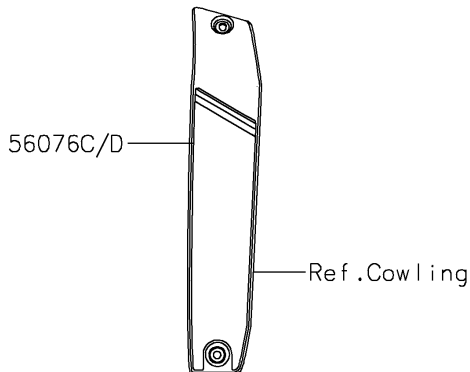

2022 VULCAN® S PARTS DIAGRAM

Decals(Graystone)(CMFAN/CMFAL)

F2861

2022 VULCAN® S PARTS LIST

Decals(Graystone)(CMFAN/CMFAL)

ITEM NAME	PART NUMBER	QUANTITY
MARK,CLUTCH COVER,KAWASAKI (Ref # 56054)	56054-1728	1
PATTERN,FUEL TANK,UPP (Ref # 56076)	56076-1809	1
PATTERN,FUEL TANK,LH (Ref # 56076A)	56076-1810	1
PATTERN,FUEL TANK,RH (Ref # 56076B)	56076-1811	1
PATTERN,SHROUD COVER,LH (Ref # 56076C)	56076-1812	1
PATTERN,SHROUD COVER,RH (Ref # 56076D)	56076-1813	1
PATTERN,FR WHEEL,RED,6X1497 (Ref # 56076E)	56076-1814	2
PATTERN,RR WHEEL,RED,6X1425 (Ref # 56076F)	56076-1815	2
RIM STRIPE APPLICATOR (Ref # 57001)	57001-1752	AR