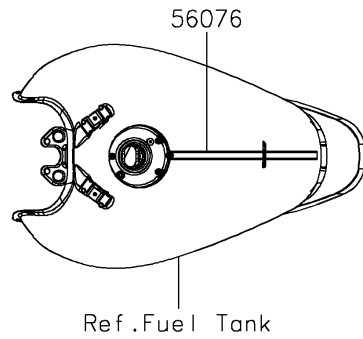

2022 VULCAN® S PARTS DIAGRAM

Decals(Graystone)(CMFAN/CMFAL)

F2861

2022 VULCAN® S PARTS LIST

Decals(Graystone)(CMFAN/CMFAL)

ITEM NAME	PART NUMBER	QUANTITY
MARK,CLUTCH COVER,KAWASAKI (Ref # 56054)	56054-1728	1
PATTERN,FUEL TANK,UPP (Ref # 56076)	56076-1809	1
PATTERN,FUEL TANK,LH (Ref # 56076A)	56076-1810	1
PATTERN,FUEL TANK,RH (Ref # 56076B)	56076-1811	1
PATTERN,SHROUD COVER,LH (Ref # 56076C)	56076-1812	1
PATTERN,SHROUD COVER,RH (Ref # 56076D)	56076-1813	1
PATTERN,FR WHEEL,RED,6X1497 (Ref # 56076E)	56076-1814	2
PATTERN,RR WHEEL,RED,6X1425 (Ref # 56076F)	56076-1815	2
RIM STRIPE APPLICATOR (Ref # 57001)	57001-1752	AR