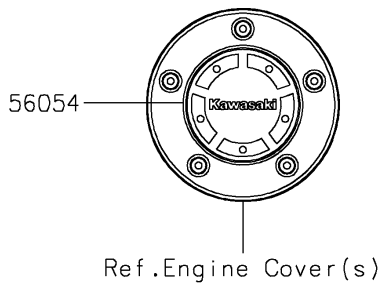

2022 VULCAN® S PARTS DIAGRAM

Decals(Graystone)(CMFAN/CMFAL)

F2861

2022 VULCAN® S PARTS LIST

Decals(Graystone)(CMFAN/CMFAL)

ITEM NAME	PART NUMBER	QUANTITY
MARK,CLUTCH COVER,KAWASAKI (Ref # 56054)	56054-1728	1
PATTERN,FUEL TANK,UPP (Ref # 56076)	56076-1809	1
PATTERN,FUEL TANK,LH (Ref # 56076A)	56076-1810	1
PATTERN,FUEL TANK,RH (Ref # 56076B)	56076-1811	1
PATTERN,SHROUD COVER,LH (Ref # 56076C)	56076-1812	1
PATTERN,SHROUD COVER,RH (Ref # 56076D)	56076-1813	1
PATTERN,FR WHEEL,RED,6X1497 (Ref # 56076E)	56076-1814	2
PATTERN,RR WHEEL,RED,6X1425 (Ref # 56076F)	56076-1815	2
RIM STRIPE APPLICATOR (Ref # 57001)	57001-1752	AR