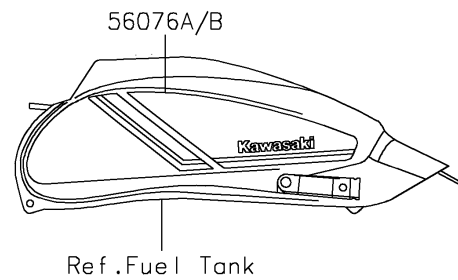

2022 VULCAN® S PARTS DIAGRAM

Decals(Graystone)(CMFAN/CMFAL)

F2861

2022 VULCAN® S PARTS LIST

Decals(Graystone)(CMFAN/CMFAL)

ITEM NAME	PART NUMBER	QUANTITY
MARK,CLUTCH COVER,KAWASAKI (Ref # 56054)	56054-1728	1
PATTERN,FUEL TANK,UPP (Ref # 56076)	56076-1809	1
PATTERN,FUEL TANK,LH (Ref # 56076A)	56076-1810	1
PATTERN,FUEL TANK,RH (Ref # 56076B)	56076-1811	1
PATTERN,SHROUD COVER,LH (Ref # 56076C)	56076-1812	1
PATTERN,SHROUD COVER,RH (Ref # 56076D)	56076-1813	1
PATTERN,FR WHEEL,RED,6X1497 (Ref # 56076E)	56076-1814	2
PATTERN,RR WHEEL,RED,6X1425 (Ref # 56076F)	56076-1815	2
RIM STRIPE APPLICATOR (Ref # 57001)	57001-1752	AR