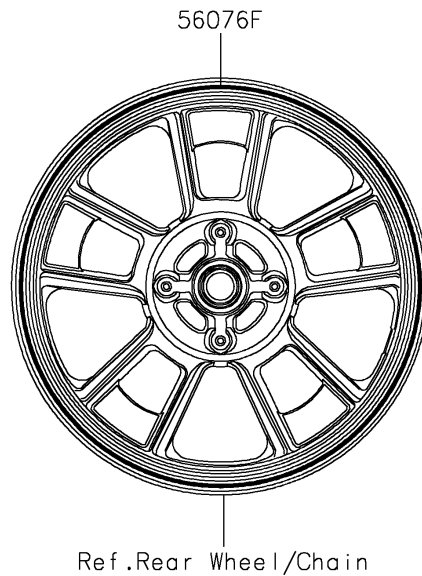

# 2022 VULCAN® S PARTS DIAGRAM

Decals(Graystone)(CMFAN/CMFAL)

F2861

## 2022 VULCAN® S PARTS LIST

Decals(Graystone)(CMFAN/CMFAL)

ITEM NAME	PART NUMBER	QUANTITY
MARK,CLUTCH COVER,KAWASAKI (Ref # 56054)	56054-1728	1
PATTERN,FUEL TANK,UPP (Ref # 56076)	56076-1809	1
PATTERN,FUEL TANK,LH (Ref # 56076A)	56076-1810	1
PATTERN,FUEL TANK,RH (Ref # 56076B)	56076-1811	1
PATTERN,SHROUD COVER,LH (Ref # 56076C)	56076-1812	1
PATTERN,SHROUD COVER,RH (Ref # 56076D)	56076-1813	1
PATTERN,FR WHEEL,RED,6X1497 (Ref # 56076E)	56076-1814	2
PATTERN,RR WHEEL,RED,6X1425 (Ref # 56076F)	56076-1815	2
RIM STRIPE APPLICATOR (Ref # 57001)	57001-1752	AR