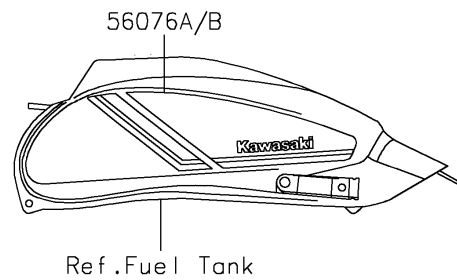

# 2022 VULCAN® S PARTS DIAGRAM

Decals(Graystone)(CMFAN/CMFAL)

F2861

## 2022 VULCAN® S PARTS LIST

Decals(Graystone)(CMFAN/CMFAL)

ITEM NAME	PART NUMBER	QUANTITY
MARK,CLUTCH COVER,KAWASAKI (Ref # 56054)	56054-1728	1
PATTERN,FUEL TANK,UPP (Ref # 56076)	56076-1809	1
PATTERN,FUEL TANK,LH (Ref # 56076A)	56076-1810	1
PATTERN,FUEL TANK,RH (Ref # 56076B)	56076-1811	1
PATTERN,SHROUD COVER,LH (Ref # 56076C)	56076-1812	1
PATTERN,SHROUD COVER,RH (Ref # 56076D)	56076-1813	1
PATTERN,FR WHEEL,RED,6X1497 (Ref # 56076E)	56076-1814	2
PATTERN,RR WHEEL,RED,6X1425 (Ref # 56076F)	56076-1815	2
RIM STRIPE APPLICATOR (Ref # 57001)	57001-1752	AR