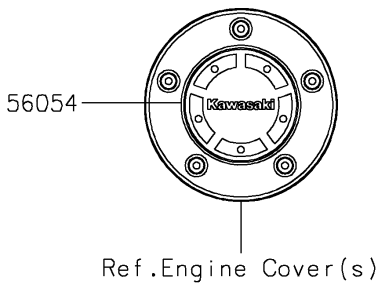

# 2022 VULCAN® S PARTS DIAGRAM

Decals(Graystone)(CMFAN/CMFAL)

F2861

## 2022 VULCAN® S PARTS LIST

Decals(Graystone)(CMFAN/CMFAL)

ITEM NAME	PART NUMBER	QUANTITY
MARK,CLUTCH COVER,KAWASAKI (Ref # 56054)	56054-1728	1
PATTERN,FUEL TANK,UPP (Ref # 56076)	56076-1809	1
PATTERN,FUEL TANK,LH (Ref # 56076A)	56076-1810	1
PATTERN,FUEL TANK,RH (Ref # 56076B)	56076-1811	1
PATTERN,SHROUD COVER,LH (Ref # 56076C)	56076-1812	1
PATTERN,SHROUD COVER,RH (Ref # 56076D)	56076-1813	1
PATTERN,FR WHEEL,RED,6X1497 (Ref # 56076E)	56076-1814	2
PATTERN,RR WHEEL,RED,6X1425 (Ref # 56076F)	56076-1815	2
RIM STRIPE APPLICATOR (Ref # 57001)	57001-1752	AR