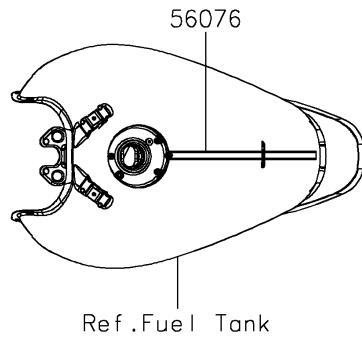

# 2022 VULCAN® S PARTS DIAGRAM

Decals(Graystone)(CMFAN/CMFAL)

F2861

## 2022 VULCAN® S PARTS LIST

Decals(Graystone)(CMFAN/CMFAL)

ITEM NAME	PART NUMBER	QUANTITY
MARK,CLUTCH COVER,KAWASAKI (Ref # 56054)	56054-1728	1
PATTERN,FUEL TANK,UPP (Ref # 56076)	56076-1809	1
PATTERN,FUEL TANK,LH (Ref # 56076A)	56076-1810	1
PATTERN,FUEL TANK,RH (Ref # 56076B)	56076-1811	1
PATTERN,SHROUD COVER,LH (Ref # 56076C)	56076-1812	1
PATTERN,SHROUD COVER,RH (Ref # 56076D)	56076-1813	1
PATTERN,FR WHEEL,RED,6X1497 (Ref # 56076E)	56076-1814	2
PATTERN,RR WHEEL,RED,6X1425 (Ref # 56076F)	56076-1815	2
RIM STRIPE APPLICATOR (Ref # 57001)	57001-1752	AR