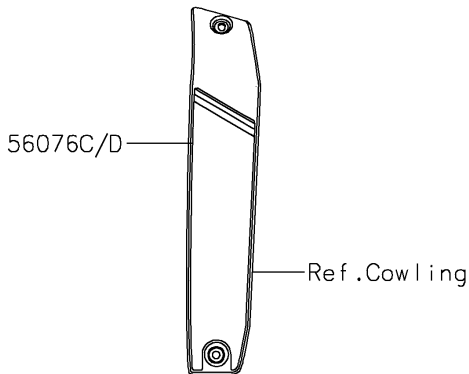

# 2022 VULCAN® S PARTS DIAGRAM

Decals(Graystone)(CMFAN/CMFAL)

F2861

## 2022 VULCAN® S PARTS LIST

Decals(Graystone)(CMFAN/CMFAL)

ITEM NAME	PART NUMBER	QUANTITY
MARK,CLUTCH COVER,KAWASAKI (Ref # 56054)	56054-1728	1
PATTERN,FUEL TANK,UPP (Ref # 56076)	56076-1809	1
PATTERN,FUEL TANK,LH (Ref # 56076A)	56076-1810	1
PATTERN,FUEL TANK,RH (Ref # 56076B)	56076-1811	1
PATTERN,SHROUD COVER,LH (Ref # 56076C)	56076-1812	1
PATTERN,SHROUD COVER,RH (Ref # 56076D)	56076-1813	1
PATTERN,FR WHEEL,RED,6X1497 (Ref # 56076E)	56076-1814	2
PATTERN,RR WHEEL,RED,6X1425 (Ref # 56076F)	56076-1815	2
RIM STRIPE APPLICATOR (Ref # 57001)	57001-1752	AR